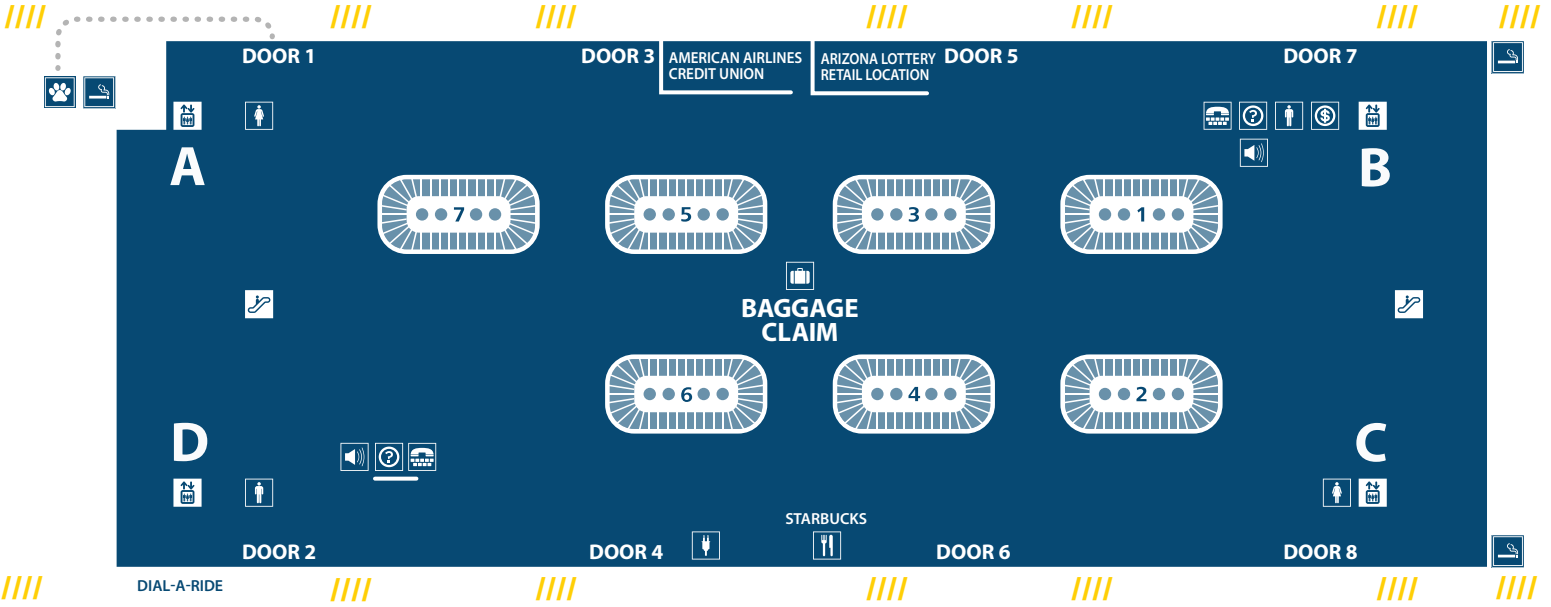

TERMINAL 4

LEVEL 1, BAGGAGE CLAIM

RIDE SHARE

PREARRANGED

INTER-CITY

TAXIS

COURTESY PICK-UP

NORTH CURB ▶

◀ SOUTH CURB

CHARTER

RENTAL CAR SHUTTLE PICK-UP

TAXI

RIDE SHARE

/// ACCESSIBILITY LOADING/UNLOADING ZONES

-  ANIMAL RELIEF AREA
-  ATM
-  BAGGAGE CLAIM
-  CHARGING STATION
-  DESIGNATED SMOKING AREA
-  INFORMATION COUNTER
-  MEN'S RESTROOM
-  PAGING ASSISTANCE LOCATION
-  RESTAURANT
-  TTY/VIDEO RELAY SERVICE
-  WOMEN'S RESTROOM
-  ELEVATOR
-  ESCALATOR

FREE WIFI IN ALL AIRPORT TERMINALS

BOARD THE PHX SKY TRAIN* AT LEVEL 3 TO TERMINAL 3, ECONOMY PARKING OR VALLEY METRO RAIL