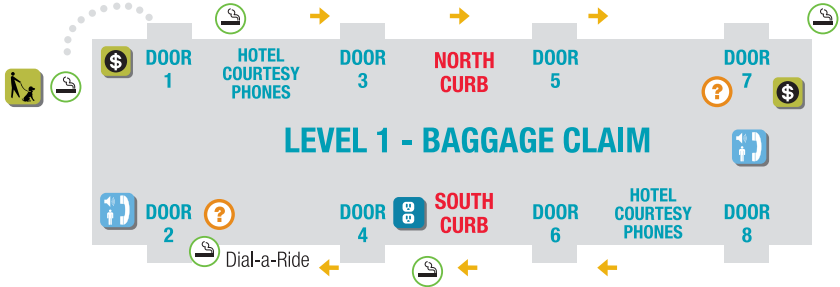

PHX Airport Shuttle to light rail & East Economy Parking
Van Service • Blue Diamond • Taxis • Inter-City • Charter

Van Service • Rental Car Center Shuttle • Limos
Blue Diamond • Inter-City
PHX Airport Shuttle to T2, T3 & West Economy Parking