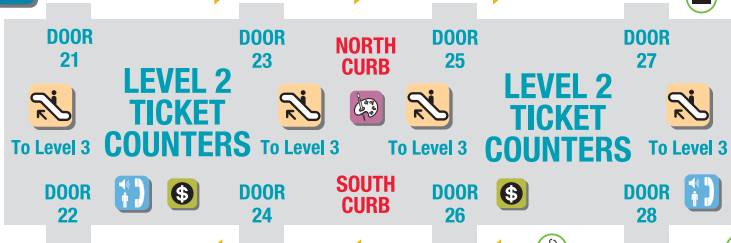

City Bus

City Bus • Dial-a-Ride

PHX Airport Shuttle to T2 & T3