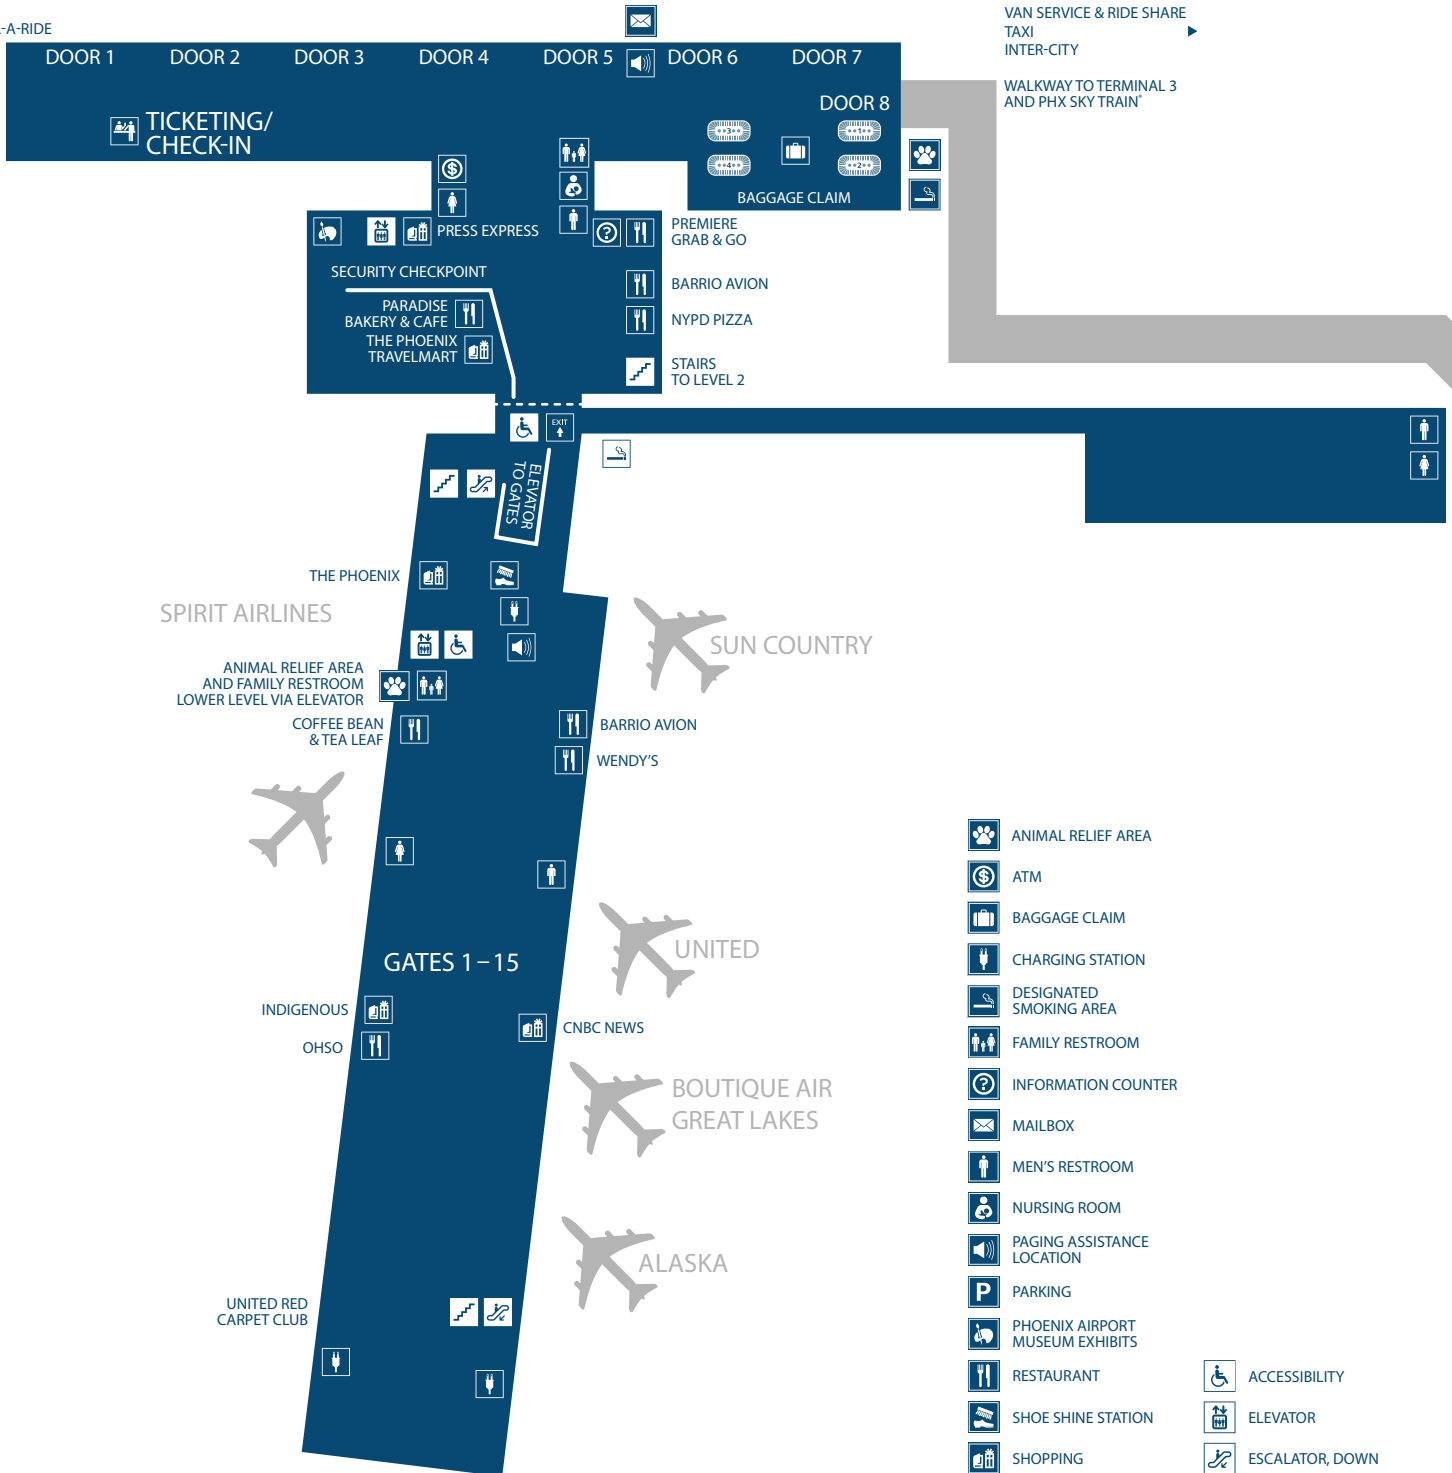

TERMINAL 2

LEVEL 1

P TERMINAL PARKING

CHARTER VEHICLES

COURTESY VEHICLES

RENTAL CAR SHUTTLE PICK UP

PREARRANGED & CITY BUS ▶

DIAL-A-RIDE

FREE WIFI IN ALL AIRPORT TERMINALS
 BOARD THE PHX SKY TRAIN® AT TERMINAL 3 TO ACCESS
 TERMINAL 4, EAST ECONOMY PARKING OR VALLEY METRO RAIL