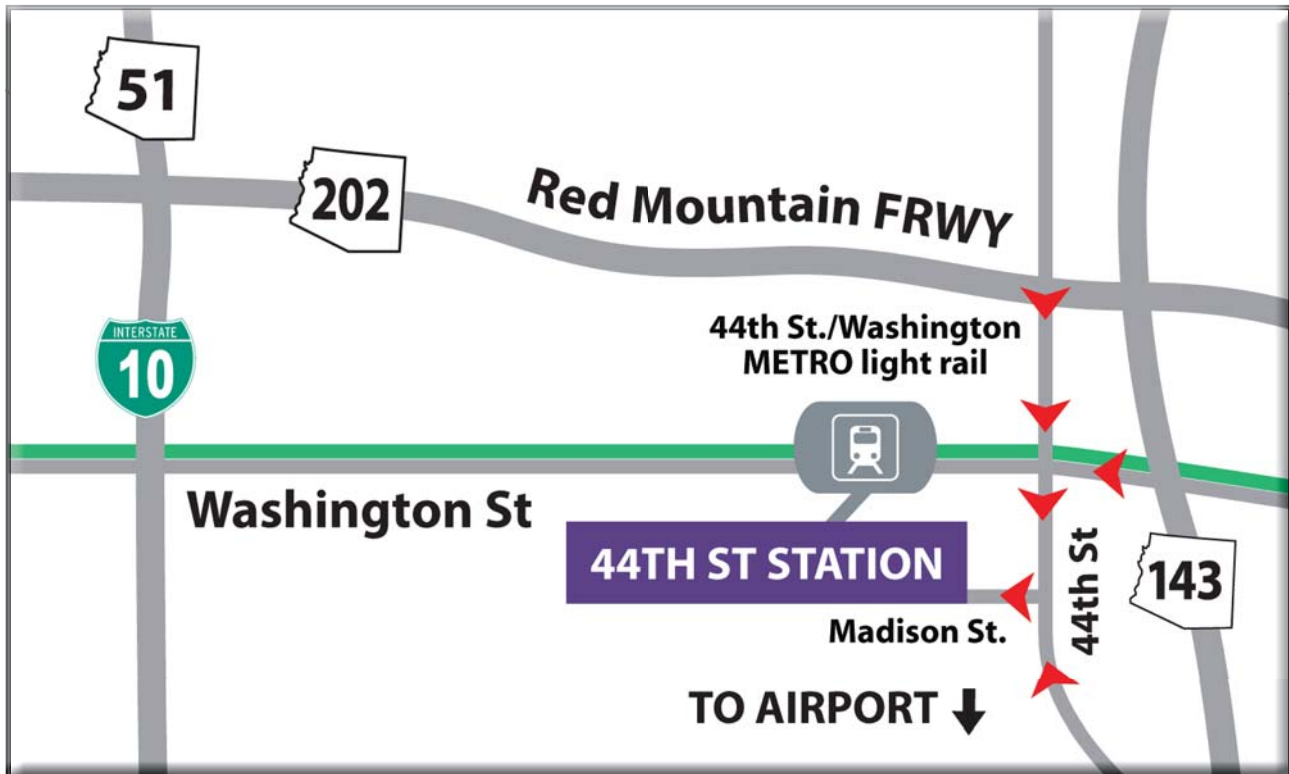

Pick Up & Drop Off at the 44TH Street PHX Sky Train[®] Station

Easy alternative for passengers using Terminal 4:

- American
- Southwest
- US Airways
- Air Canada
- British Airways
- Volaris
- WestJet

Early Bag Check for American, Southwest, United & US Airways customers. Boarding pass printing for participating airlines.

Cell Phone Lot: Wait for your party free of charge

4-hour parking meters