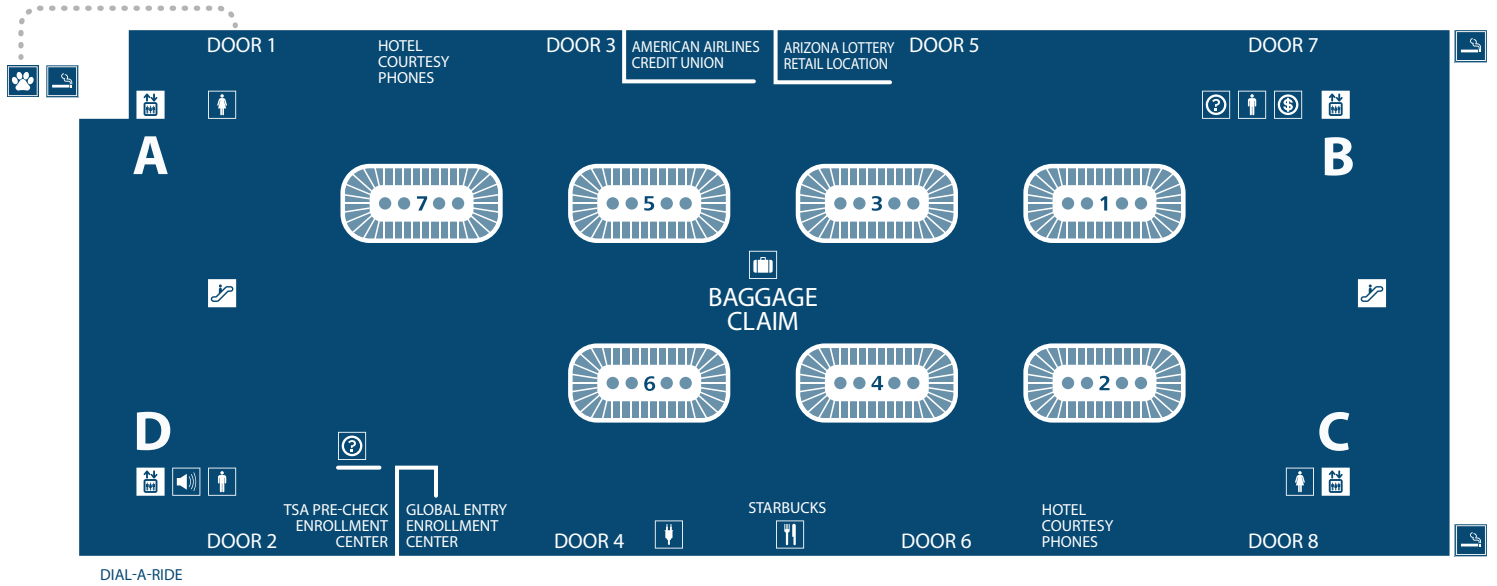

TERMINAL 4

LEVEL 1, BAGGAGE CLAIM

RIDE SHARE PREARRANGED INTER-CITY TAXIS COURTESY PICK-UP

NORTH CURB ▶

◀ SOUTH CURB

CHARTER RENTAL CAR SHUTTLE TAXI VAN SERVICE RIDE SHARE

-  ANIMAL RELIEF AREA
-  ATM
-  BAGGAGE CLAIM
-  CHARGING STATION
-  DESIGNATED SMOKING AREA
-  INFORMATION COUNTER
-  MEN'S RESTROOM
-  PAGING ASSISTANCE LOCATION
-  RESTAURANT
-  WOMEN'S RESTROOM
-  ELEVATOR
-  ESCALATOR

FREE WIFI IN ALL AIRPORT TERMINALS
 BOARD THE PHX SKY TRAIN® AT LEVEL 3 TO TERMINAL 2 WALKWAY
 AND TERMINAL 3, EAST ECONOMY PARKING OR VALLEY METRO RAIL