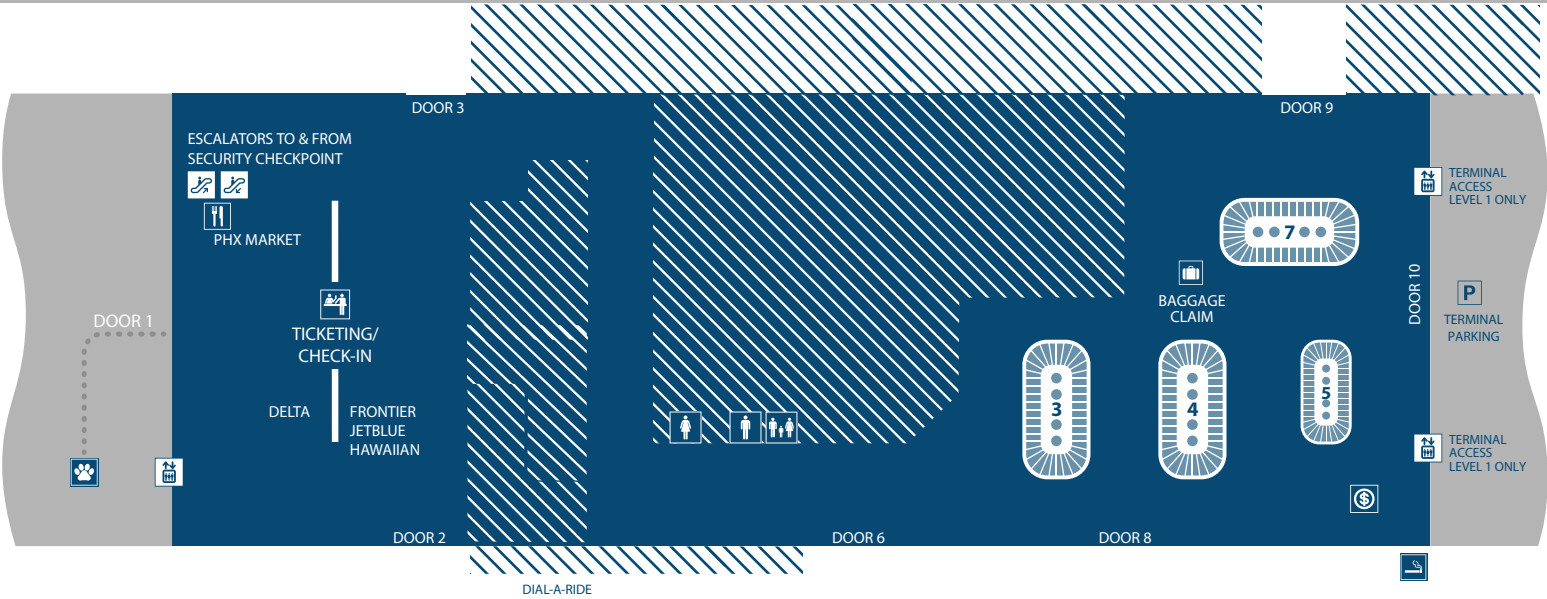

TERMINAL 3

LEVEL 1, TICKETING/CHECK-IN & BAGGAGE CLAIM

TAXIS

INTER-CITY

COURTESY

RENTAL CAR SHUTTLE

NORTH CURB

SOUTH CURB

RIDE SHARE

PREARRANGED

VAN SERVICE

CHARTER

TERMINAL MODERNIZATION PROJECT UNDERWAY

- ANIMAL RELIEF AREA
- ATM
- BAGGAGE CLAIM
- DESIGNATED SMOKING AREA
- FAMILY RESTROOM
- MAILBOX
- MEN'S RESTROOM
- PARKING
- RESTAURANT
- TICKETING/CHECK-IN
- WOMEN'S RESTROOM
- ELEVATOR
- ESCALATOR, DOWN
- ESCALATOR, UP
- UNDER CONSTRUCTION

FREE WIFI IN ALL AIRPORT TERMINALS

BOARD THE PHX SKY TRAIN® ON LEVEL 4 TO ACCESS TERMINAL 4, EAST ECONOMY PARKING OR VALLEY METRO RAIL USE WALKWAY TO ACCESS TERMINAL 2