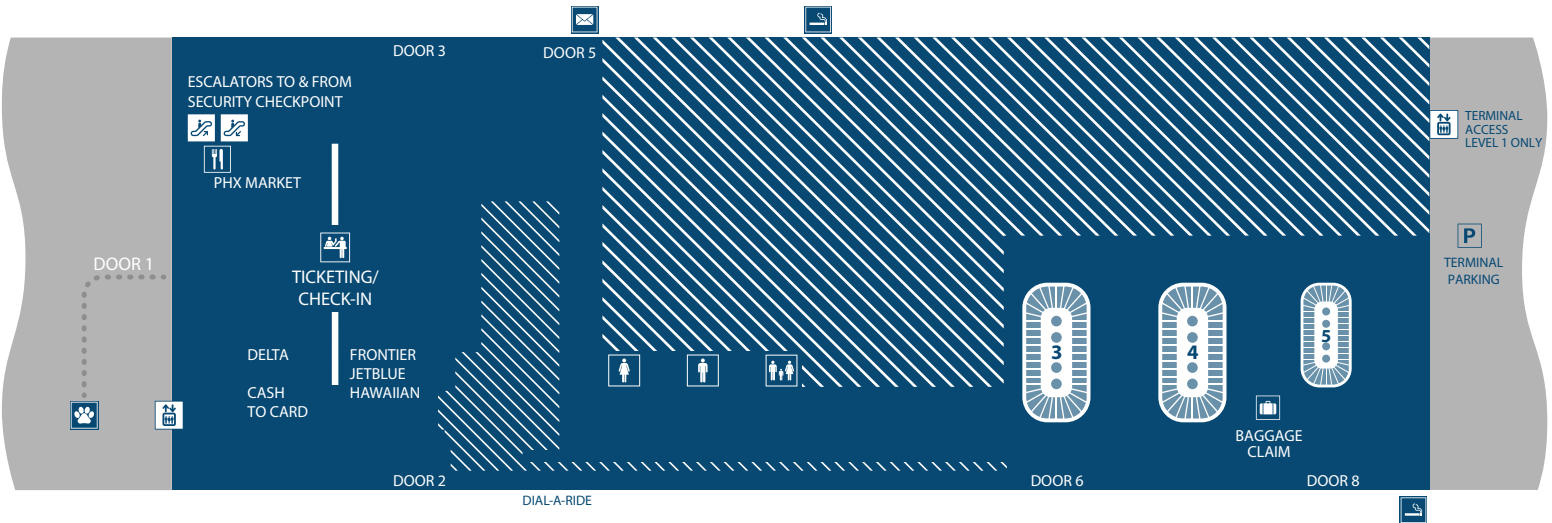

TERMINAL 3

LEVEL 1, TICKETING/CHECK-IN & BAGGAGE CLAIM

RENTAL CAR SHUTTLE DROP-OFF

TAXIS

INTER-CITY

COURTESY

NO PASSENGER PICK-UP/DROP-OFF

NORTH CURB

SOUTH CURB

RIDE SHARE

PREARRANGED

VAN SERVICE

CHARTER

RENTAL CAR SHUTTLE PICK-UP

TERMINAL MODERNIZATION PROJECT UNDERWAY

FREE WIFI IN ALL AIRPORT TERMINALS

BOARD THE PHX SKY TRAIN® ON LEVEL 4 TO ACCESS TERMINAL 4, EAST ECONOMY PARKING OR VALLEY METRO RAIL USE WALKWAY TO ACCESS TERMINAL 2

- ANIMAL RELIEF AREA
- BAGGAGE CLAIM
- DESIGNATED SMOKING AREA
- FAMILY RESTROOM
- MAILBOX
- MEN'S RESTROOM
- PARKING
- RESTAURANT
- TICKETING/CHECK-IN
- WOMEN'S RESTROOM
- ELEVATOR
- ESCALATOR, DOWN
- ESCALATOR, UP
- UNDER CONSTRUCTION