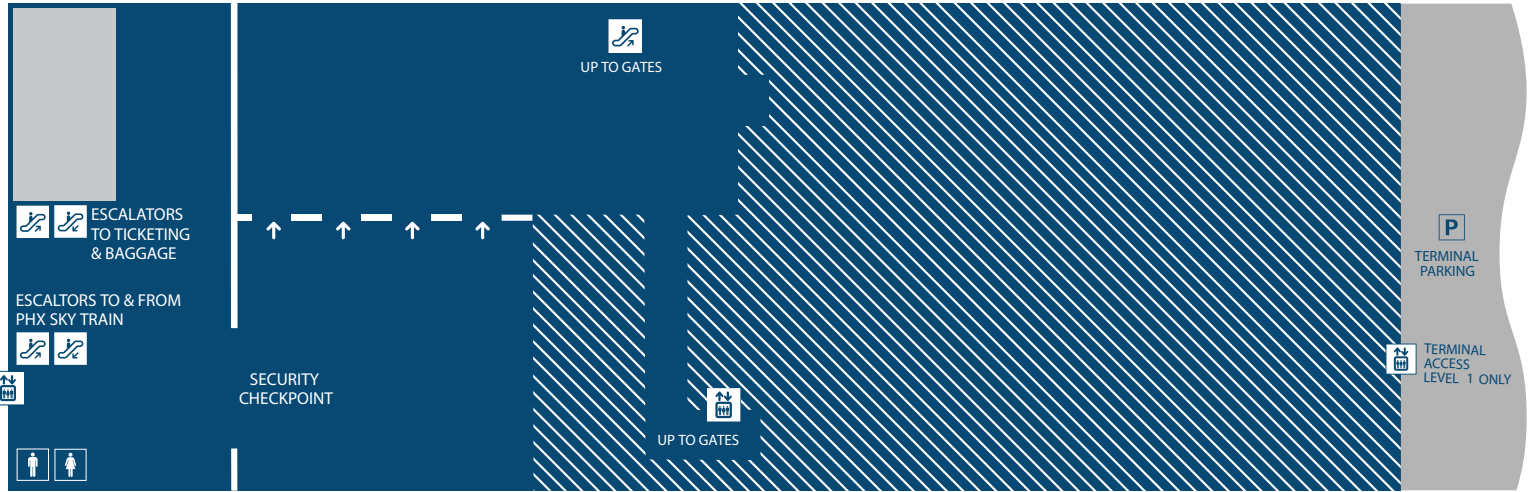

TERMINAL 3

LEVEL 2, SECURITY CHECKPOINT

FREE WIFI IN ALL AIRPORT TERMINALS

BOARD THE PHX SKY TRAIN ON LEVEL 4 TO ACCESS
 TERMINAL 4, EAST ECONOMY PARKING OR VALLEY METRO RAIL
 USE WALKWAY TO ACCESS TERMINAL 2

-  MEN'S RESTROOM
-  WOMEN'S RESTROOM
-  ELEVATOR
-  ESCALATOR, DOWN
-  ESCALATOR, UP
-  UNDER CONSTRUCTION