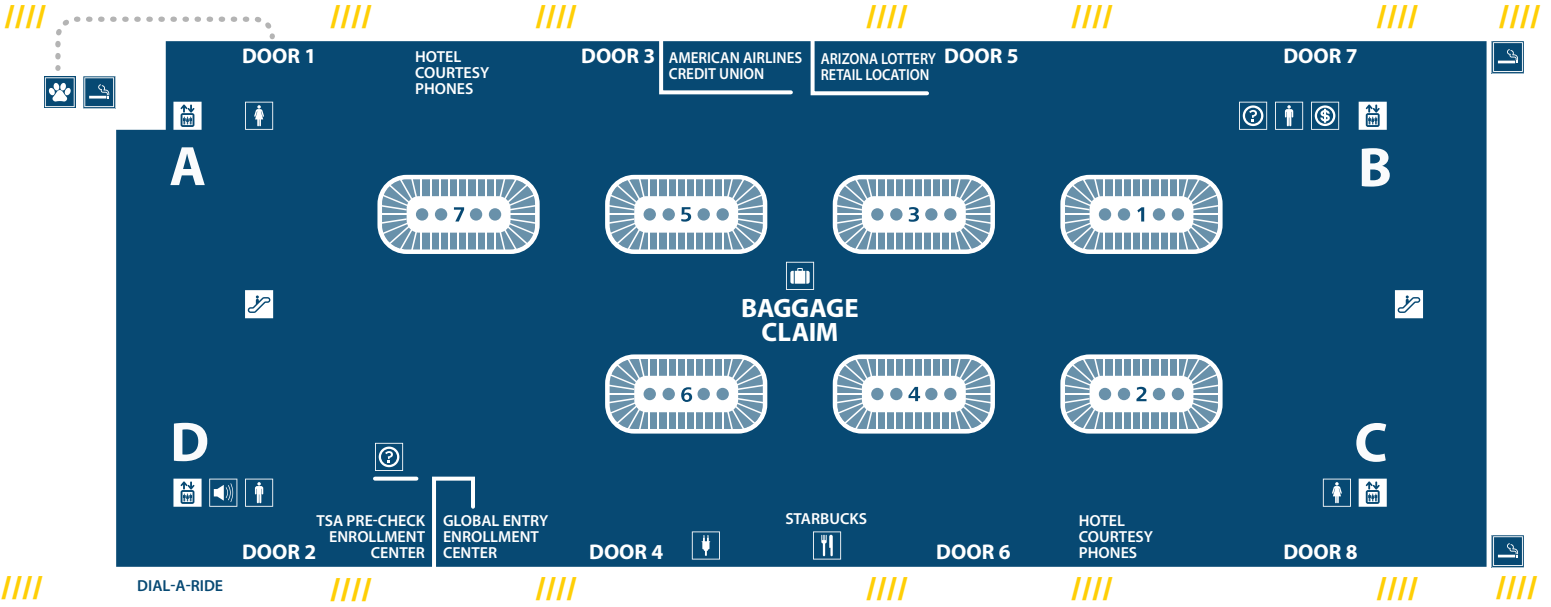

TERMINAL 4

LEVEL 1, BAGGAGE CLAIM

RIDE SHARE PREARRANGED INTER-CITY TAXIS COURTESY PICK-UP

NORTH CURB ▶

◀ SOUTH CURB

CHARTER RENTAL CAR SHUTTLE TAXI VAN SERVICE RIDE SHARE

/// ACCESSIBILITY LOADING/UNLOADING ZONES

-  ANIMAL RELIEF AREA
-  ATM
-  BAGGAGE CLAIM
-  CHARGING STATION
-  DESIGNATED SMOKING AREA
-  INFORMATION COUNTER
-  MEN'S RESTROOM
-  PAGING ASSISTANCE LOCATION
-  RESTAURANT
-  WOMEN'S RESTROOM
-  ELEVATOR
-  ESCALATOR

FREE WIFI IN ALL AIRPORT TERMINALS

BOARD THE PHX SKY TRAIN* AT LEVEL 3 TO TERMINAL 2 WALKWAY AND TERMINAL 3, EAST ECONOMY PARKING OR VALLEY METRO RAIL