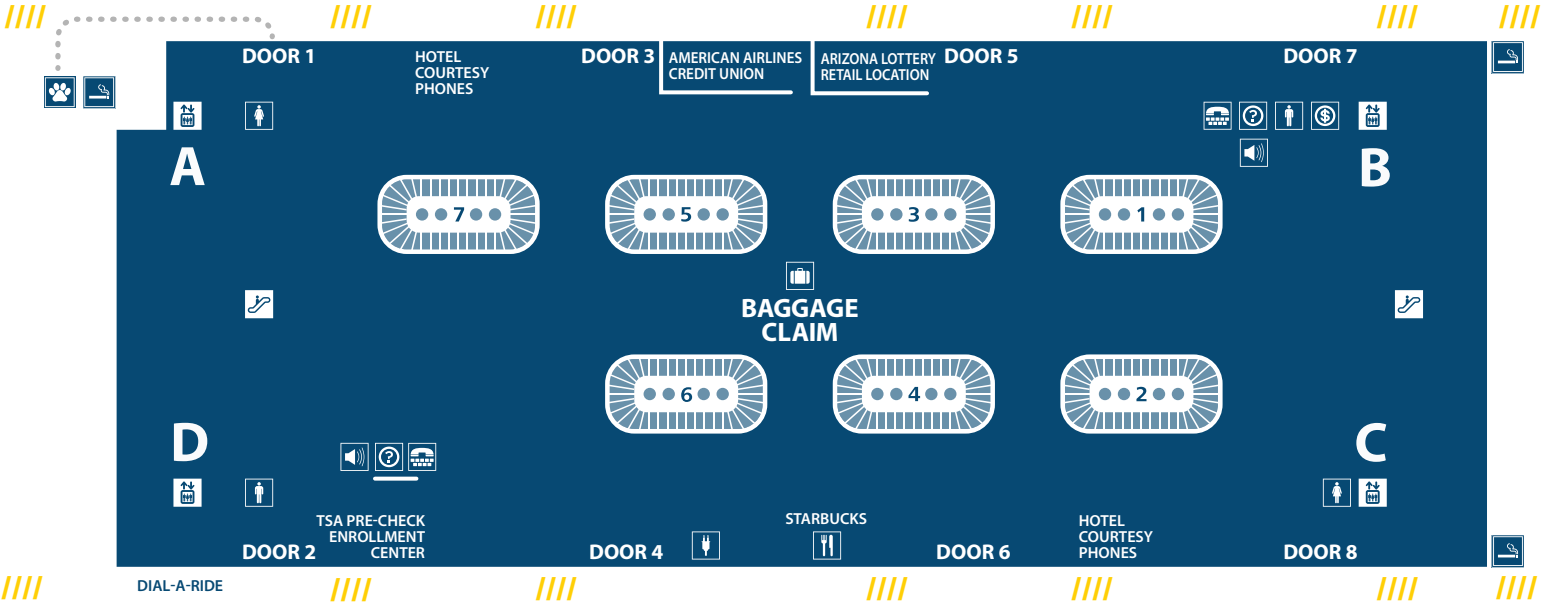

TERMINAL 4

LEVEL 1, BAGGAGE CLAIM

RIDE SHARE PREARRANGED INTER-CITY TAXIS COURTESY PICK-UP

NORTH CURB ▶

◀ SOUTH CURB

CHARTER RENTAL CAR SHUTTLE TAXI RIDE SHARE

/// ACCESSIBILITY LOADING/UNLOADING ZONES

-  ANIMAL RELIEF AREA
-  ATM
-  BAGGAGE CLAIM
-  CHARGING STATION
-  DESIGNATED SMOKING AREA
-  INFORMATION COUNTER
-  MEN'S RESTROOM
-  PAGING ASSISTANCE LOCATION
-  RESTAURANT
-  TTY/VIDEO RELAY SERVICE
-  WOMEN'S RESTROOM
-  ELEVATOR
-  ESCALATOR

FREE WIFI IN ALL AIRPORT TERMINALS

BOARD THE PHX SKY TRAIN* AT LEVEL 3 TO TERMINAL 2 WALKWAY AND TERMINAL 3, EAST ECONOMY PARKING OR VALLEY METRO RAIL