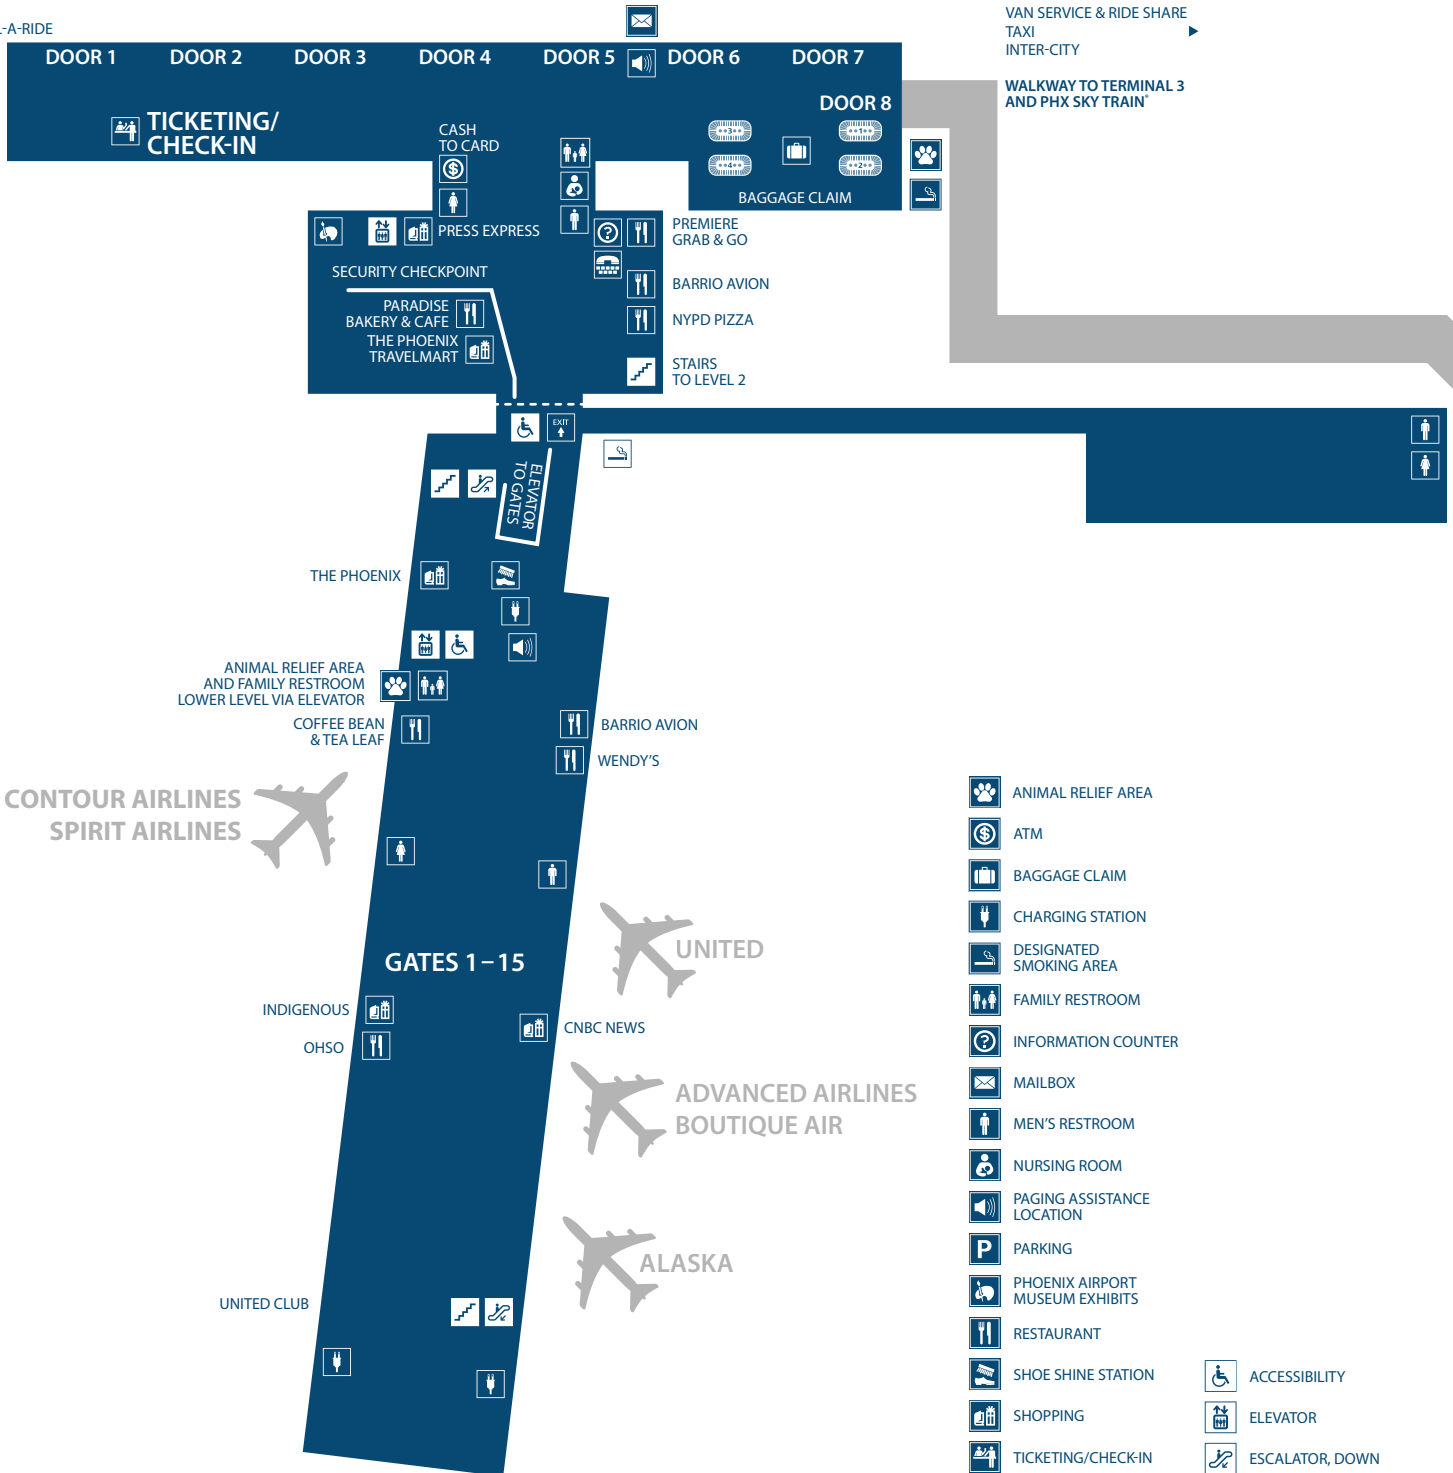

TERMINAL 2

LEVEL 1

P TERMINAL PARKING

CHARTER VEHICLES

COURTESY VEHICLES

RENTAL CAR SHUTTLE PICK UP

PREARRANGED & CITY BUS ▶

DIAL-A-RIDE

FREE WIFI IN ALL AIRPORT TERMINALS

BOARD THE PHX SKY TRAIN* AT TERMINAL 3 TO ACCESS
TERMINAL 4, EAST ECONOMY PARKING OR VALLEY METRO RAIL

- ANIMAL RELIEF AREA
- ATM
- BAGGAGE CLAIM
- CHARGING STATION
- DESIGNATED SMOKING AREA
- FAMILY RESTROOM
- INFORMATION COUNTER
- MAILBOX
- MEN'S RESTROOM
- NURSING ROOM
- PAGING ASSISTANCE LOCATION
- PARKING
- PHOENIX AIRPORT MUSEUM EXHIBITS
- RESTAURANT
- SHOE SHINE STATION
- SHOPPING
- TICKETING/CHECK-IN
- TTY/VIDEO RELAY SERVICE
- WOMEN'S RESTROOM
- ACCESSIBILITY
- ELEVATOR
- ESCALATOR, DOWN
- ESCALATOR, UP
- STAIRS