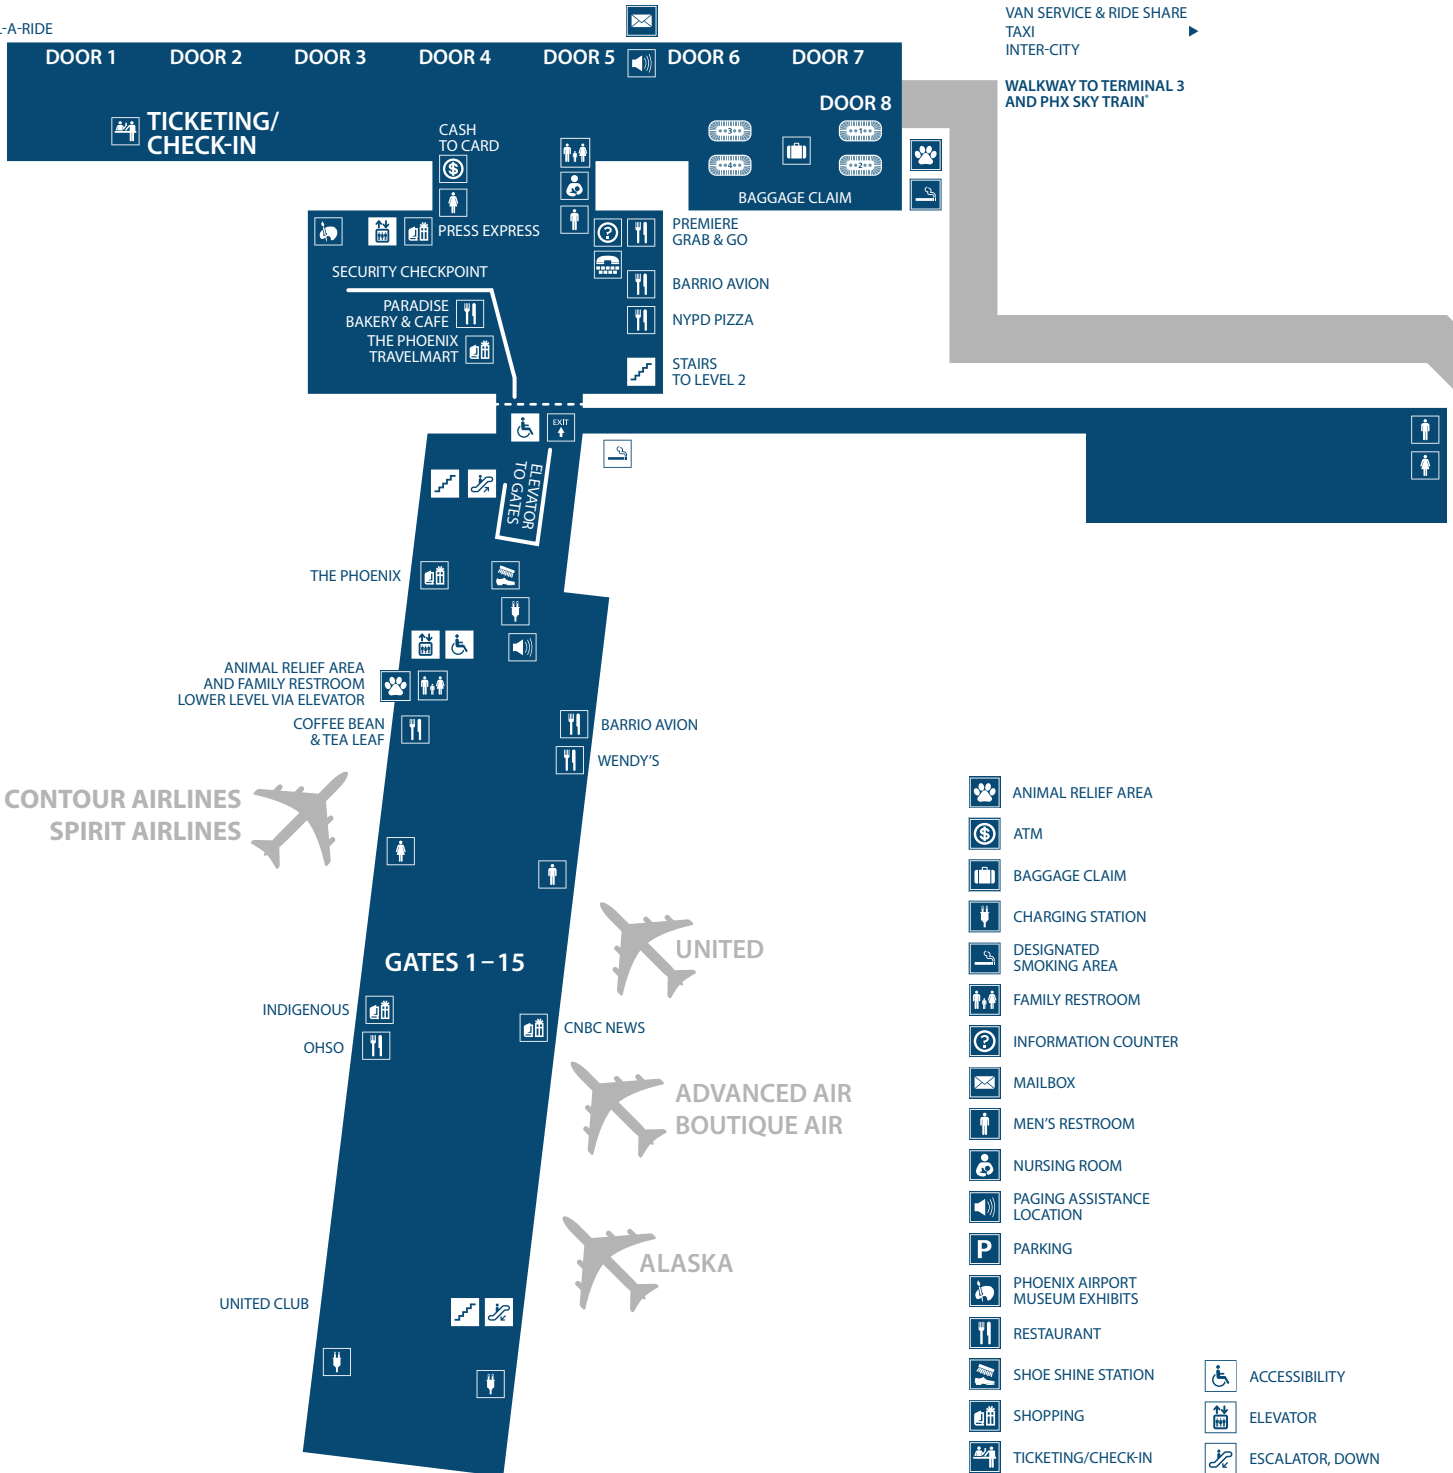

TERMINAL 2

LEVEL 1

P TERMINAL PARKING

CHARTER VEHICLES

COURTESY VEHICLES

RENTAL CAR SHUTTLE PICK UP

PREARRANGED & CITY BUS ▶

DIAL-A-RIDE

FREE WIFI IN ALL AIRPORT TERMINALS

BOARD THE PHX SKY TRAIN* AT TERMINAL 3 TO ACCESS TERMINAL 4, EAST ECONOMY PARKING OR VALLEY METRO RAIL

- ANIMAL RELIEF AREA
- ATM
- BAGGAGE CLAIM
- CHARGING STATION
- DESIGNATED SMOKING AREA
- FAMILY RESTROOM
- INFORMATION COUNTER
- MAILBOX
- MEN'S RESTROOM
- NURSING ROOM
- PAGING ASSISTANCE LOCATION
- PARKING
- PHOENIX AIRPORT MUSEUM EXHIBITS
- RESTAURANT
- SHOE SHINE STATION
- SHOPPING
- TICKETING/CHECK-IN
- TTY/VIDEO RELAY SERVICE
- WOMEN'S RESTROOM
- ACCESSIBILITY
- ELEVATOR
- ESCALATOR, DOWN
- ESCALATOR, UP
- STAIRS