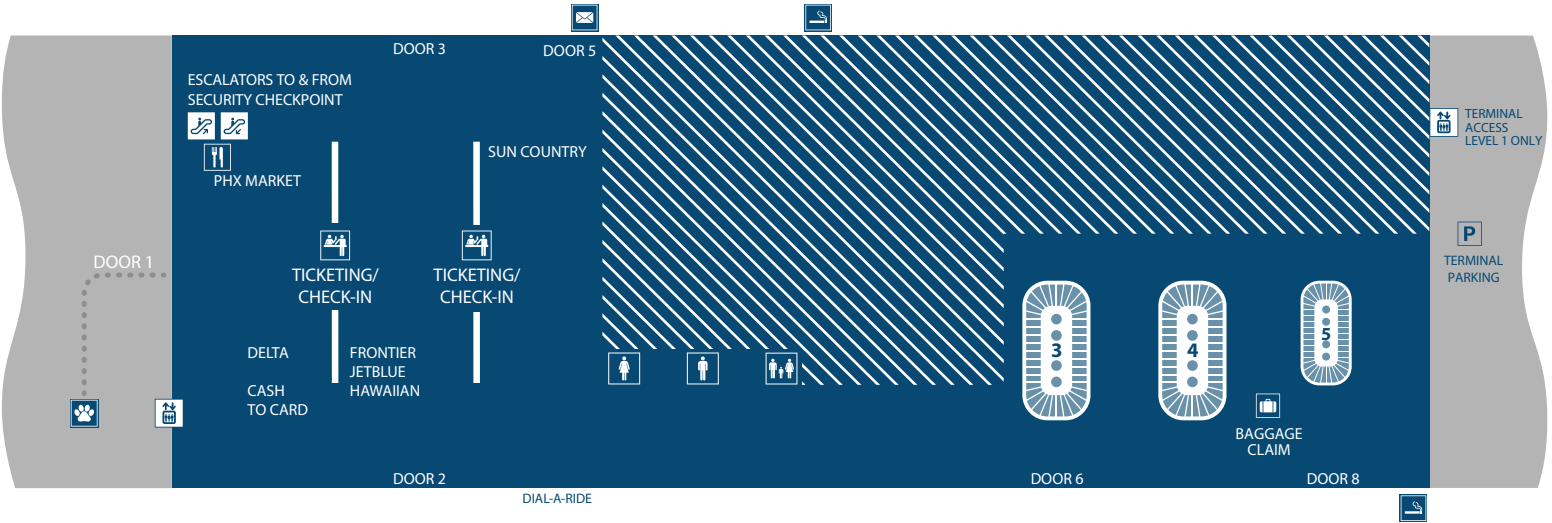

TERMINAL 3

LEVEL 1, TICKETING/CHECK-IN & BAGGAGE CLAIM

RENTAL CAR SHUTTLE DROP-OFF

TAXIS

INTER-CITY

COURTESY

NO PASSENGER PICK-UP/DROP-OFF

NORTH CURB

SOUTH CURB

RIDE SHARE

PREARRANGED

VAN SERVICE

CHARTER

RENTAL CAR SHUTTLE PICK-UP

TERMINAL MODERNIZATION PROJECT UNDERWAY

FREE WIFI IN ALL AIRPORT TERMINALS

BOARD THE PHX SKY TRAIN® ON LEVEL 4 TO ACCESS TERMINAL 4, EAST ECONOMY PARKING OR VALLEY METRO RAIL USE WALKWAY TO ACCESS TERMINAL 2

- ANIMAL RELIEF AREA
- BAGGAGE CLAIM
- DESIGNATED SMOKING AREA
- FAMILY RESTROOM
- MAILBOX
- MEN'S RESTROOM
- PARKING
- RESTAURANT
- TICKETING/CHECK-IN
- WOMEN'S RESTROOM
- ELEVATOR
- ESCALATOR, DOWN
- ESCALATOR, UP
- UNDER CONSTRUCTION