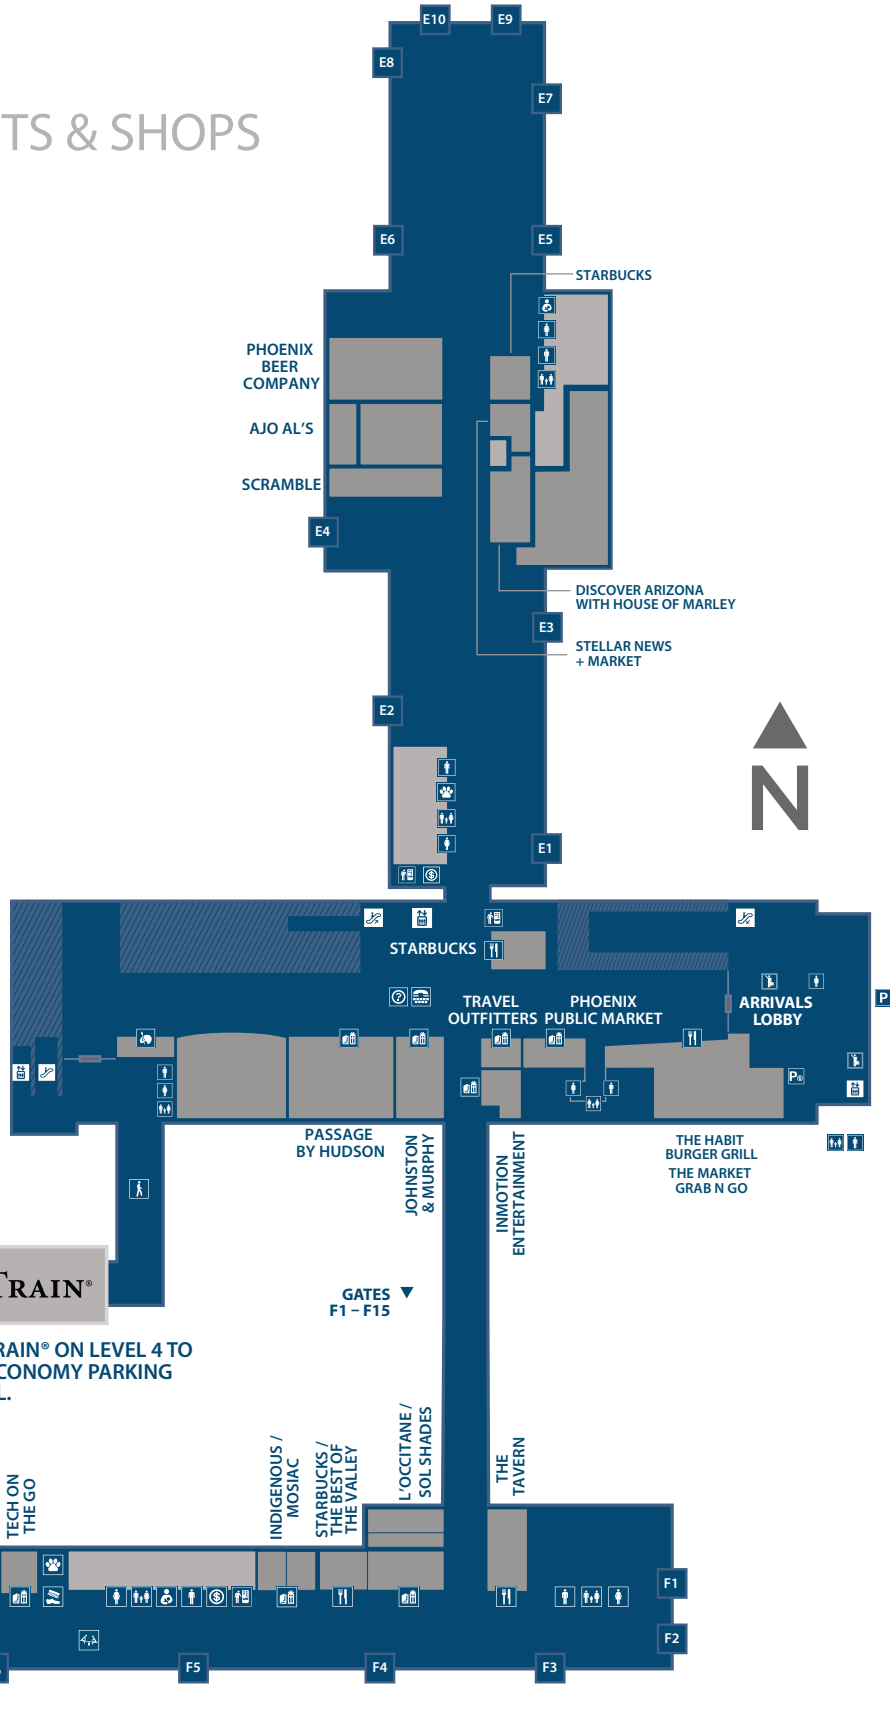

# TERMINAL 3

## LEVEL 4 GATES, RESTAURANTS & SHOPS

- |   |  |
|---|--|
|  AIRLINE CLUB        |  PHX PLAY-VIATION PARK (CHILDREN'S PLAY AREA) |
|  ANIMAL RELIEF AREA  |  RESTAURANT                                   |
|  ATM                 |  SHOE SHINE STATION                           |
|  FAMILY RESTROOM     |  SHOPPING                                     |
|  INFORMATION COUNTER |  TTY/VIDEO RELAY SERVICE                      |
|  MEN'S RESTROOM      |  VENDING                                      |
|  MUSEUM GALLERY      |  WOMEN'S RESTROOM                             |
|  NURSING ROOM        |  ELEVATOR                                     |
|  PARKING             |  ESCALATOR                                    |
|  PASSENGER PICK-UP   |  ESCALATOR, DOWN                              |
|  PAY PARKING         |  ESCALATOR, UP                                |

 HEARING LOOP CONNECTIVITY  
AVAILABLE AT ALL GATES/HOLD ROOMS

 TO REACH ADDITIONAL NURSING ROOM ON LEVEL 5,  
TAKE THE ELEVATORS NEAR THE ARRIVALS LOBBY.  
PLEASE NOTE THIS NURSING ROOM IS LOCATED IN A PRE-SECURITY AREA.

TO REACH TSA LOST AND FOUND ON LEVEL 7,  
TAKE THE ELEVATORS NEAR THE ARRIVALS LOBBY.  
PLEASE NOTE THE TSA LOST AND FOUND IS  
LOCATED IN A PRE-SECURITY AREA.