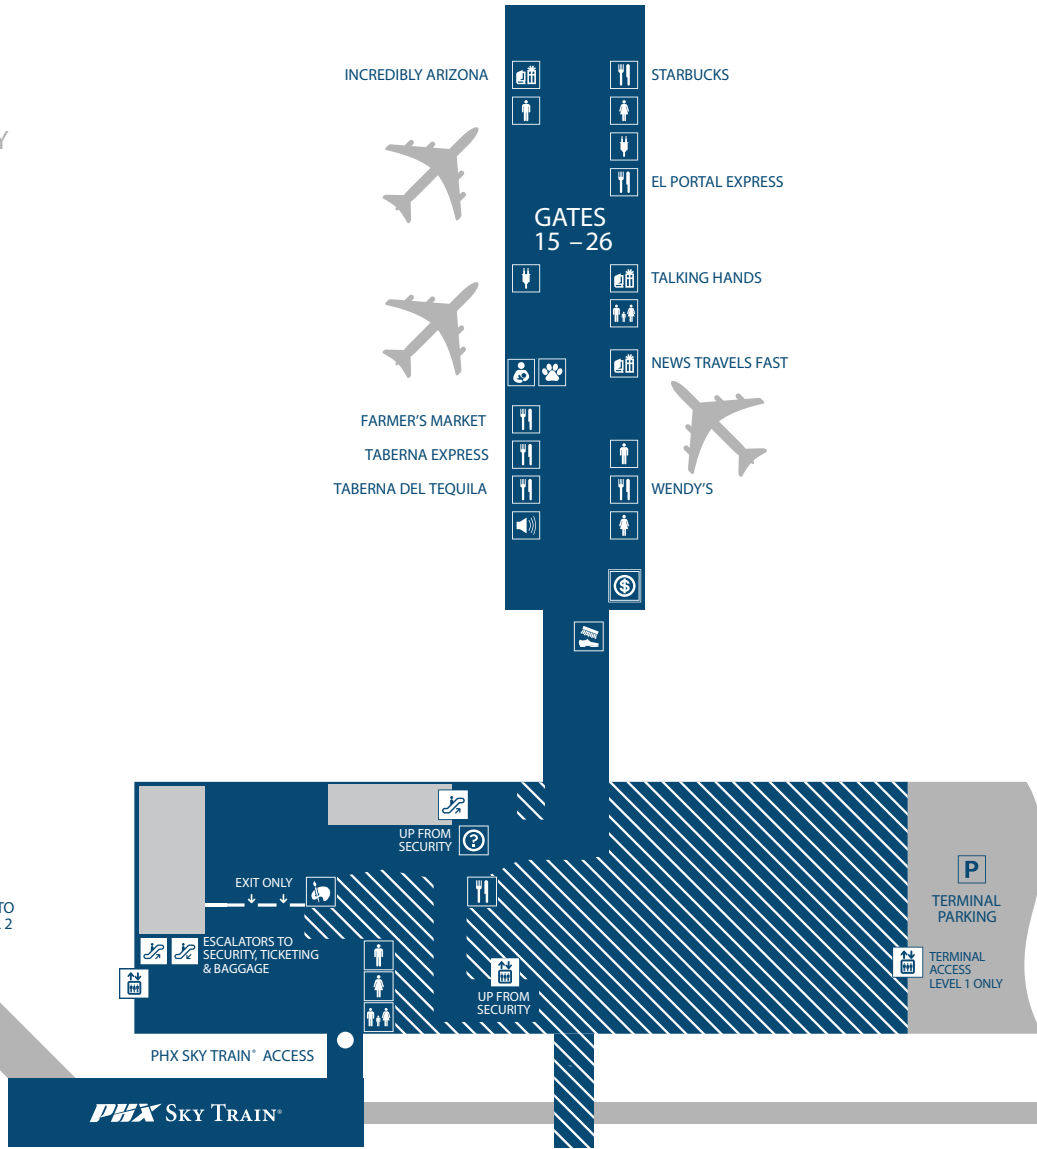

TERMINAL 3

LEVEL 4, GATES, RESTAURANTS & SHOPS

DELTA
FRONTIER
HAWAIIAN
JETBLUE
SUN COUNTRY

BOARD THE PHX SKY TRAIN® TO ACCESS TERMINAL 4,
EAST ECONOMY PARKING OR VALLEY METRO RAIL

TERMINAL MODERNIZATION
PROJECT UNDERWAY

- ANIMAL RELIEF AREA
- ATM
- CHARGING STATION
- FAMILY RESTROOM
- INFORMATION COUNTER
- MEN'S RESTROOM
- NURSING ROOM
- PAGING ASSISTANCE LOCATION
- PHOENIX AIRPORT MUSEUM EXHIBITS
- PHX SKY TRAIN® ACCESS
- RESTAURANT
- SHOE SHINE STATION
- SHOPPING
- WOMEN'S RESTROOM
- ELEVATOR
- ESCALATOR, DOWN
- ESCALATOR, UP
- WALKWAY
- UNDER CONSTRUCTION

FREE WIFI IN ALL AIRPORT TERMINALS