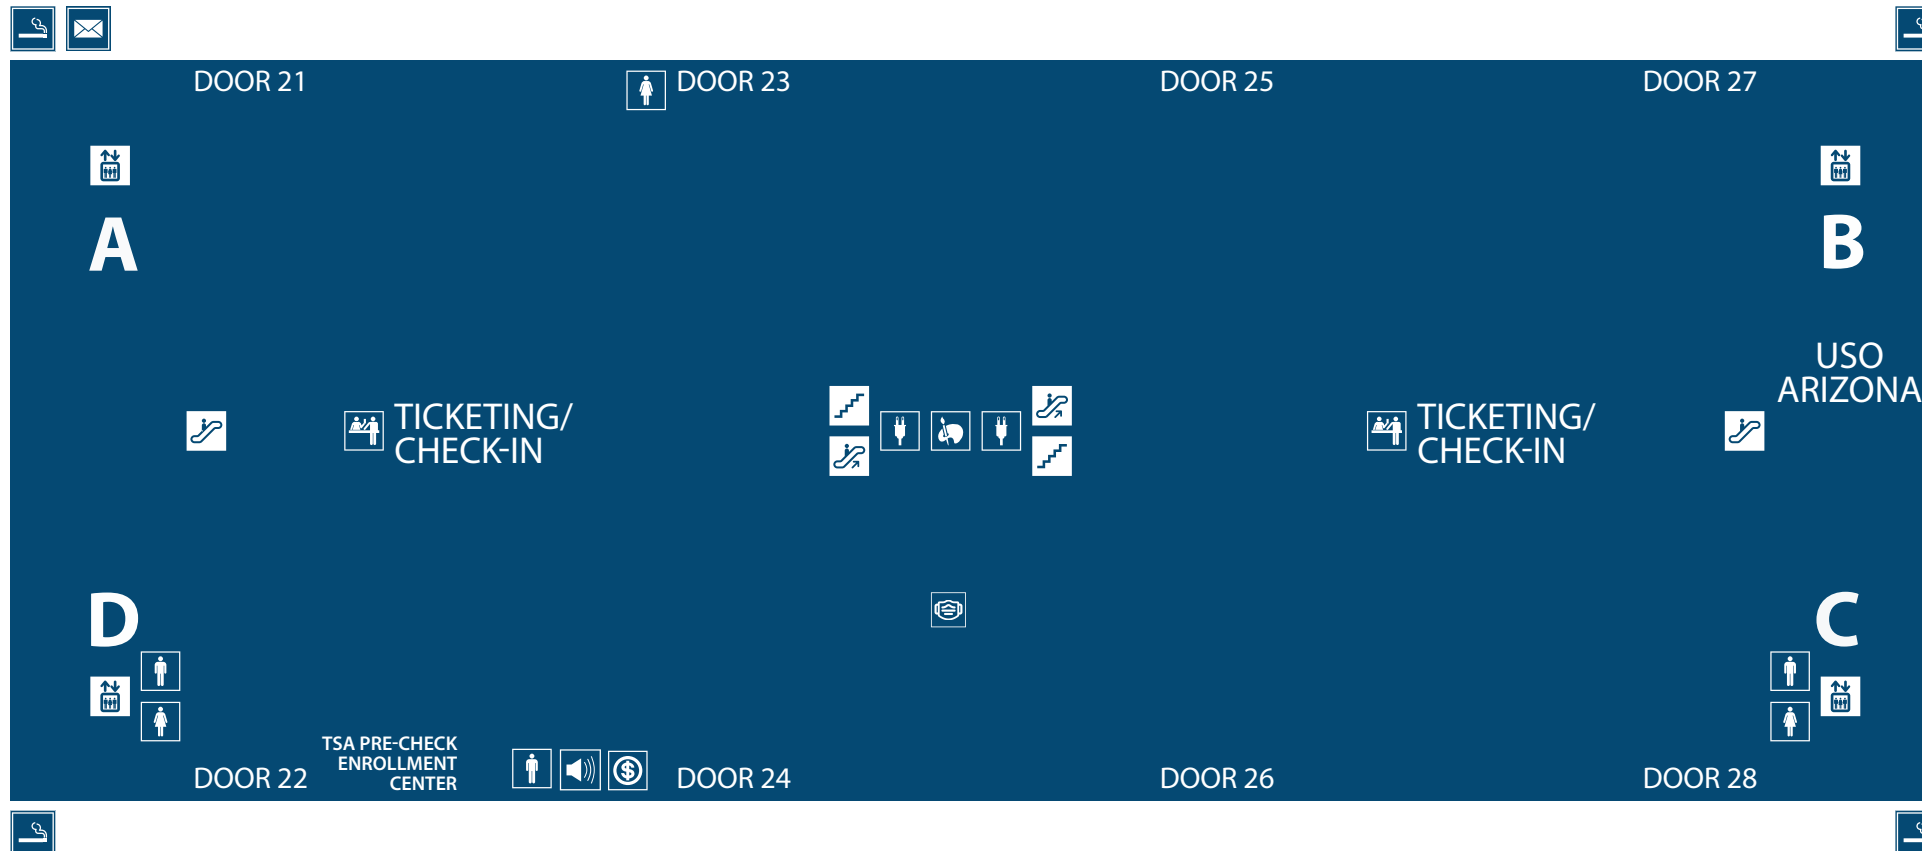

# TERMINAL 4

## LEVEL 2, TICKETING/CHECK-IN

NORTH CURB ▶

-  ATM
-  DESIGNATED SMOKING AREA
-  CHARGING STATION
-  MAILBOX
-  MEN'S RESTROOM
-  PAGING ASSISTANCE LOCATION
-  PHOENIX AIRPORT MUSEUM EXHIBITS
-  PPE VENDING
-  TICKETING/CHECK-IN
-  WOMEN'S RESTROOM
-  ELEVATOR
-  ESCALATOR
-  ESCALATOR, UP

PHX VALET CURBSIDE DIAL-A-RIDE

◀ SOUTH CURB

PHX VALET GARAGE LEVEL 4 EAST & WEST ENDS

FREE WIFI IN ALL AIRPORT TERMINALS

BOARD THE PHX SKY TRAIN® AT LEVEL 3 TO  
TERMINAL 3, ECONOMY PARKING OR VALLEY METRO RAIL