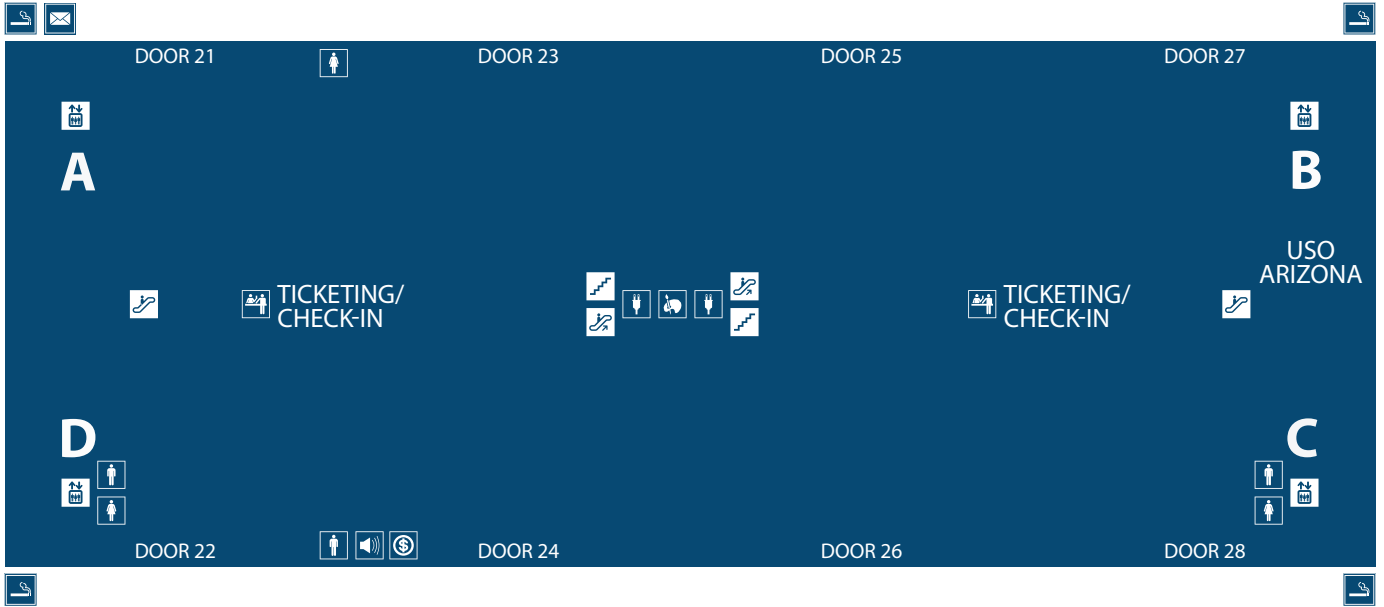

TERMINAL 4

LEVEL 2, TICKETING/CHECK-IN

NORTH CURB ▶

PHX VALET CURBSIDE DIAL-A-RIDE

◀ SOUTH CURB

PHX VALET GARAGE LEVEL 4 EAST & WEST ENDS

-  ATM
-  DESIGNATED SMOKING AREA
-  CHARGING STATION
-  MAILBOX
-  MEN'S RESTROOM
-  PAGING ASSISTANCE LOCATION
-  PHOENIX AIRPORT MUSEUM EXHIBITS
-  TICKETING/CHECK-IN
-  WOMEN'S RESTROOM
-  ELEVATOR
-  ESCALATOR
-  ESCALATOR, UP

FREE WIFI IN ALL AIRPORT TERMINALS

BOARD THE PHX SKY TRAIN® AT LEVEL 3 TO TERMINAL 2 WALKWAY AND TERMINAL 3, EAST ECONOMY PARKING OR VALLEY METRO RAIL