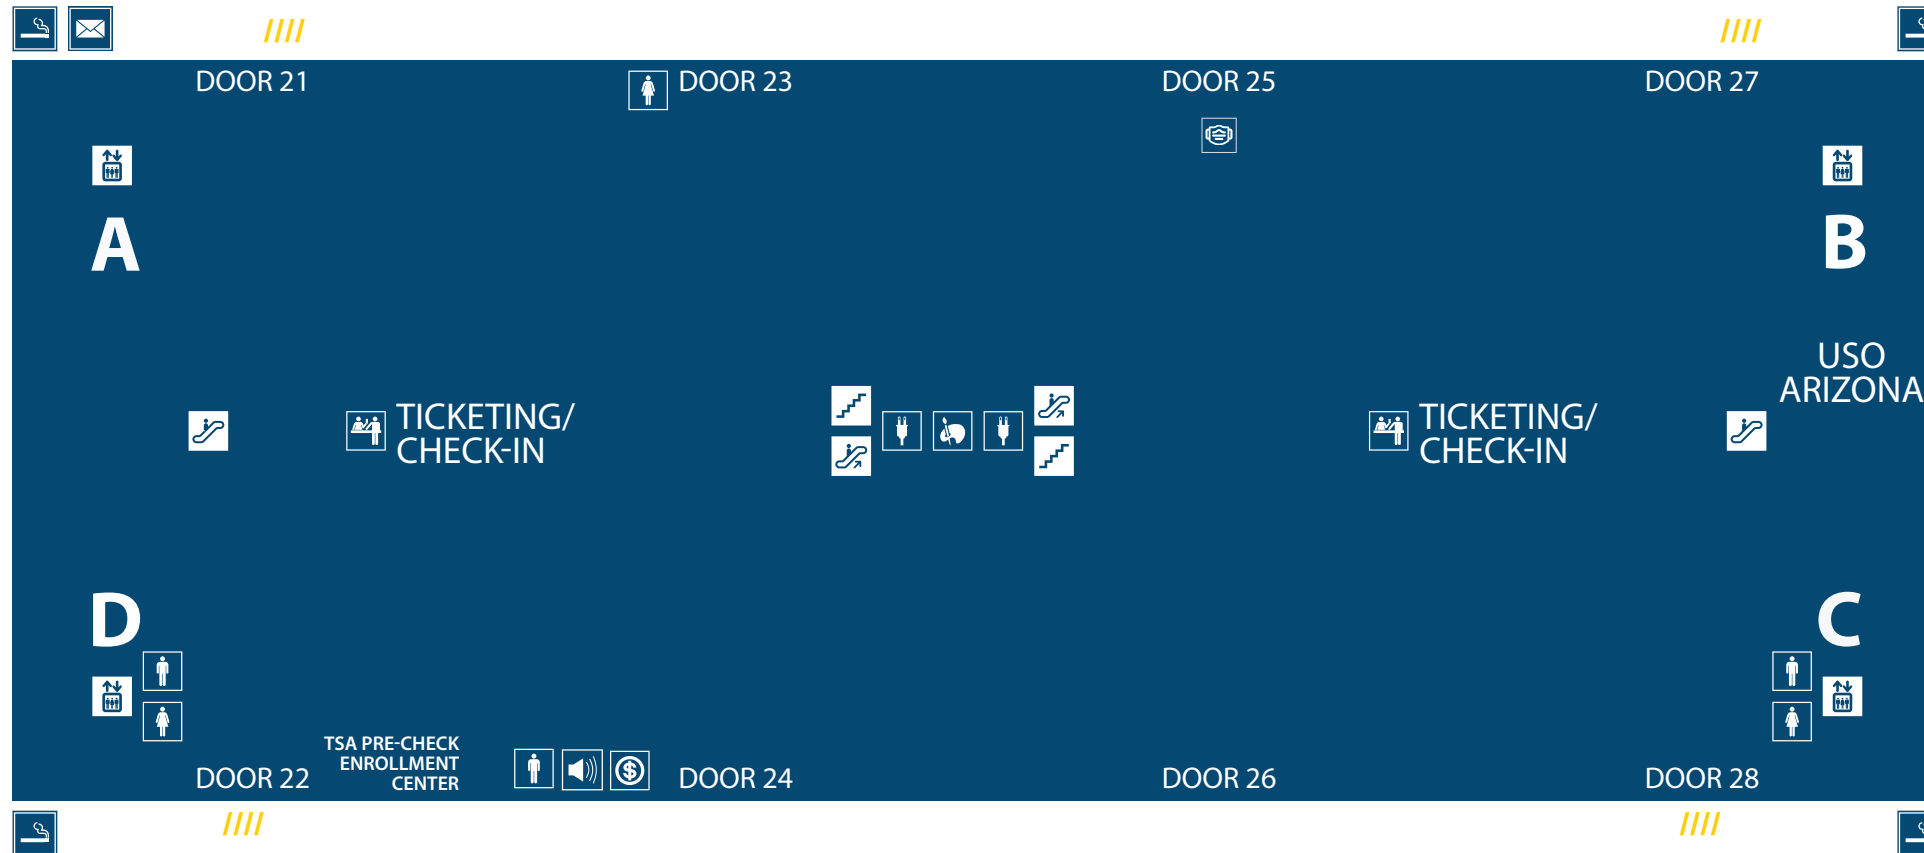

TERMINAL 4

LEVEL 2, TICKETING/CHECK-IN

RENTAL CAR SHUTTLE DROP-OFF

RENTAL CAR SHUTTLE DROP-OFF

NORTH CURB ▶

-  ATM
-  DESIGNATED SMOKING AREA
-  CHARGING STATION
-  MAILBOX
-  MEN'S RESTROOM
-  PAGING ASSISTANCE LOCATION
-  PHOENIX AIRPORT MUSEUM EXHIBITS
-  PPE VENDING
-  TICKETING/CHECK-IN
-  WOMEN'S RESTROOM
-  ELEVATOR
-  ESCALATOR
-  ESCALATOR, UP

PHX VALET CURBSIDE DIAL-A-RIDE

◀ SOUTH CURB

PHX VALET GARAGE LEVEL 4 EAST & WEST ENDS

//// ACCESSIBILITY LOADING/UNLOADING ZONES

FREE WIFI IN ALL AIRPORT TERMINALS

BOARD THE PHX SKY TRAIN® AT LEVEL 3 TO
TERMINAL 3, ECONOMY PARKING OR VALLEY METRO RAIL