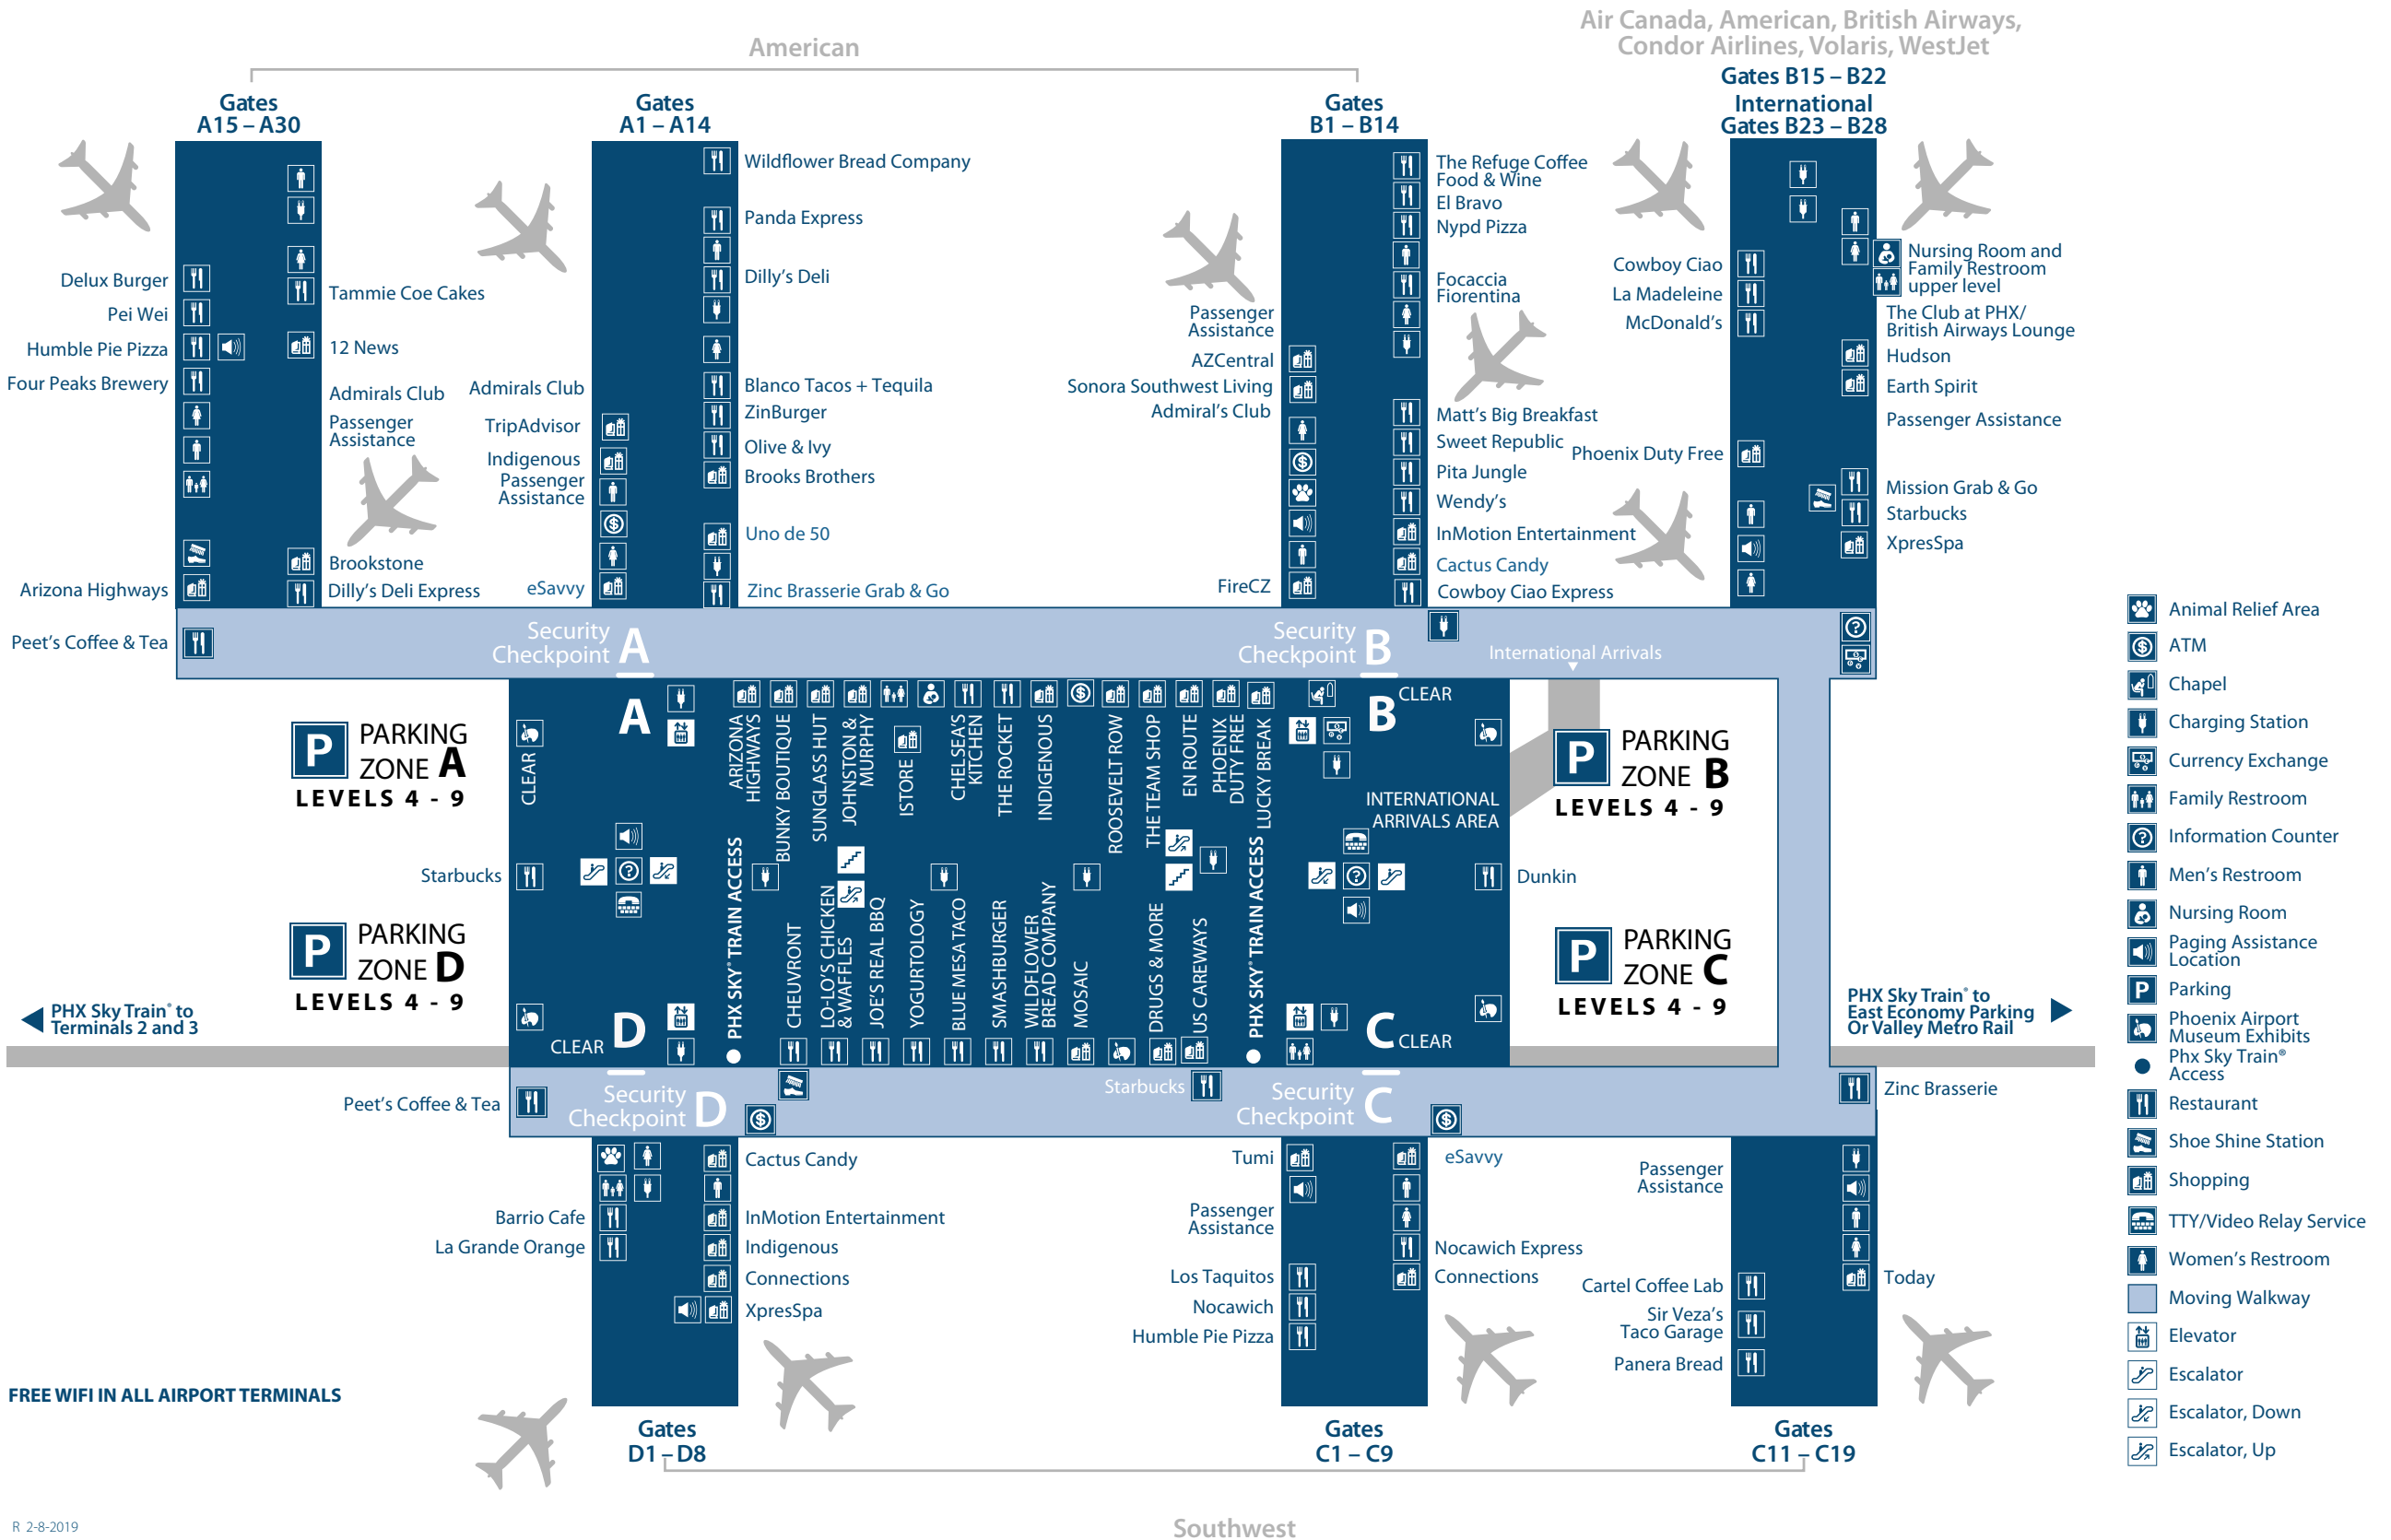

TERMINAL 4

LEVEL 3, GATES, RESTAURANTS & SHOPS

- Animal Relief Area
- ATM
- Chapel
- Charging Station
- Currency Exchange
- Family Restroom
- Information Counter
- Men's Restroom
- Nursing Room
- Paging Assistance Location
- Parking
- Phoenix Airport Museum Exhibits
- Phx Sky Train Access
- Restaurant
- Shoe Shine Station
- Shopping
- TTY/Video Relay Service
- Women's Restroom
- Moving Walkway
- Elevator
- Escalator
- Escalator, Down
- Escalator, Up

FREE WIFI IN ALL AIRPORT TERMINALS