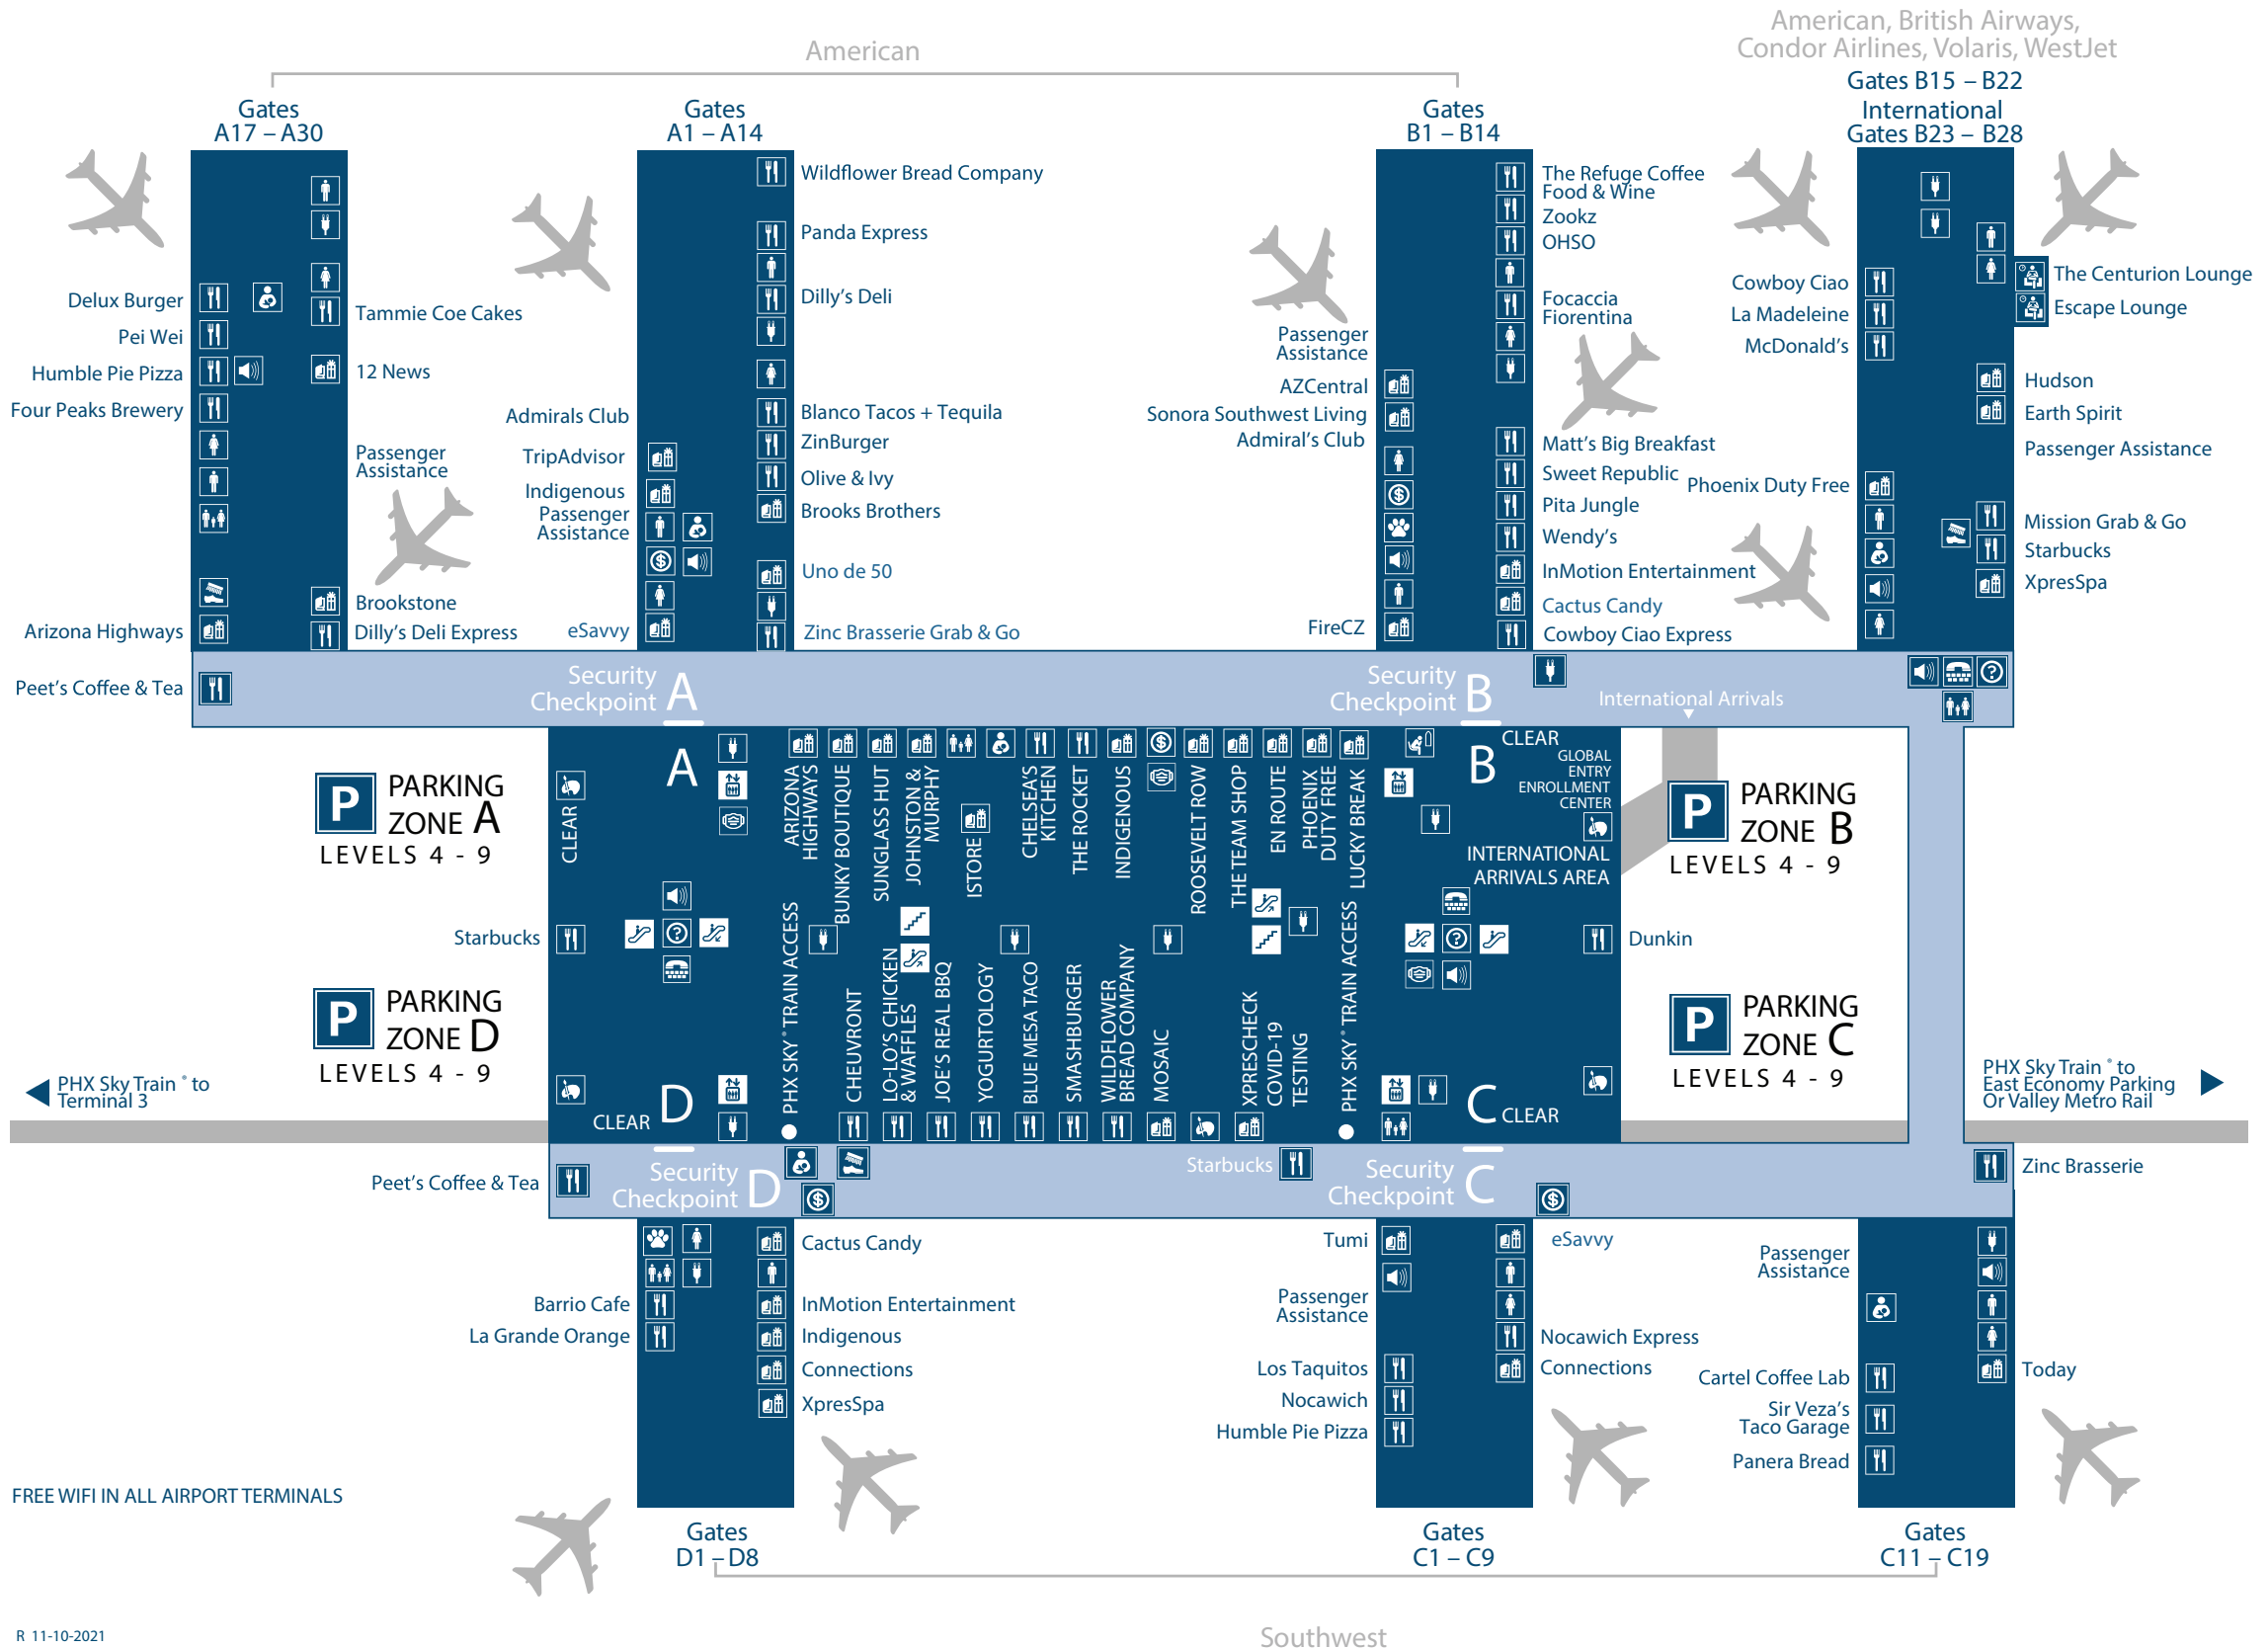

# TERMINAL 4

LEVEL 3, GATES, RESTAURANTS & SHOPS

- Airline Club
- Animal Relief Area
- ATM
- Compassion Corner/Chapel
- Charging Station
- Family Restroom
- Information Counter
- Men's Restroom
- Nursing Room/Pod
- Visual Paging Location
- Parking
- Phoenix Airport Museum Exhibits
- Phx Sky Train Access
- PPE Vending
- Restaurant
- Shoe Shine Station
- Shopping
- TTY/Video Relay Service
- Vending
- Women's Restroom
- Moving Walkway
- Elevator
- Escalator
- Escalator, Down
- Escalator, Up

FREE WIFI IN ALL AIRPORT TERMINALS

Southwest