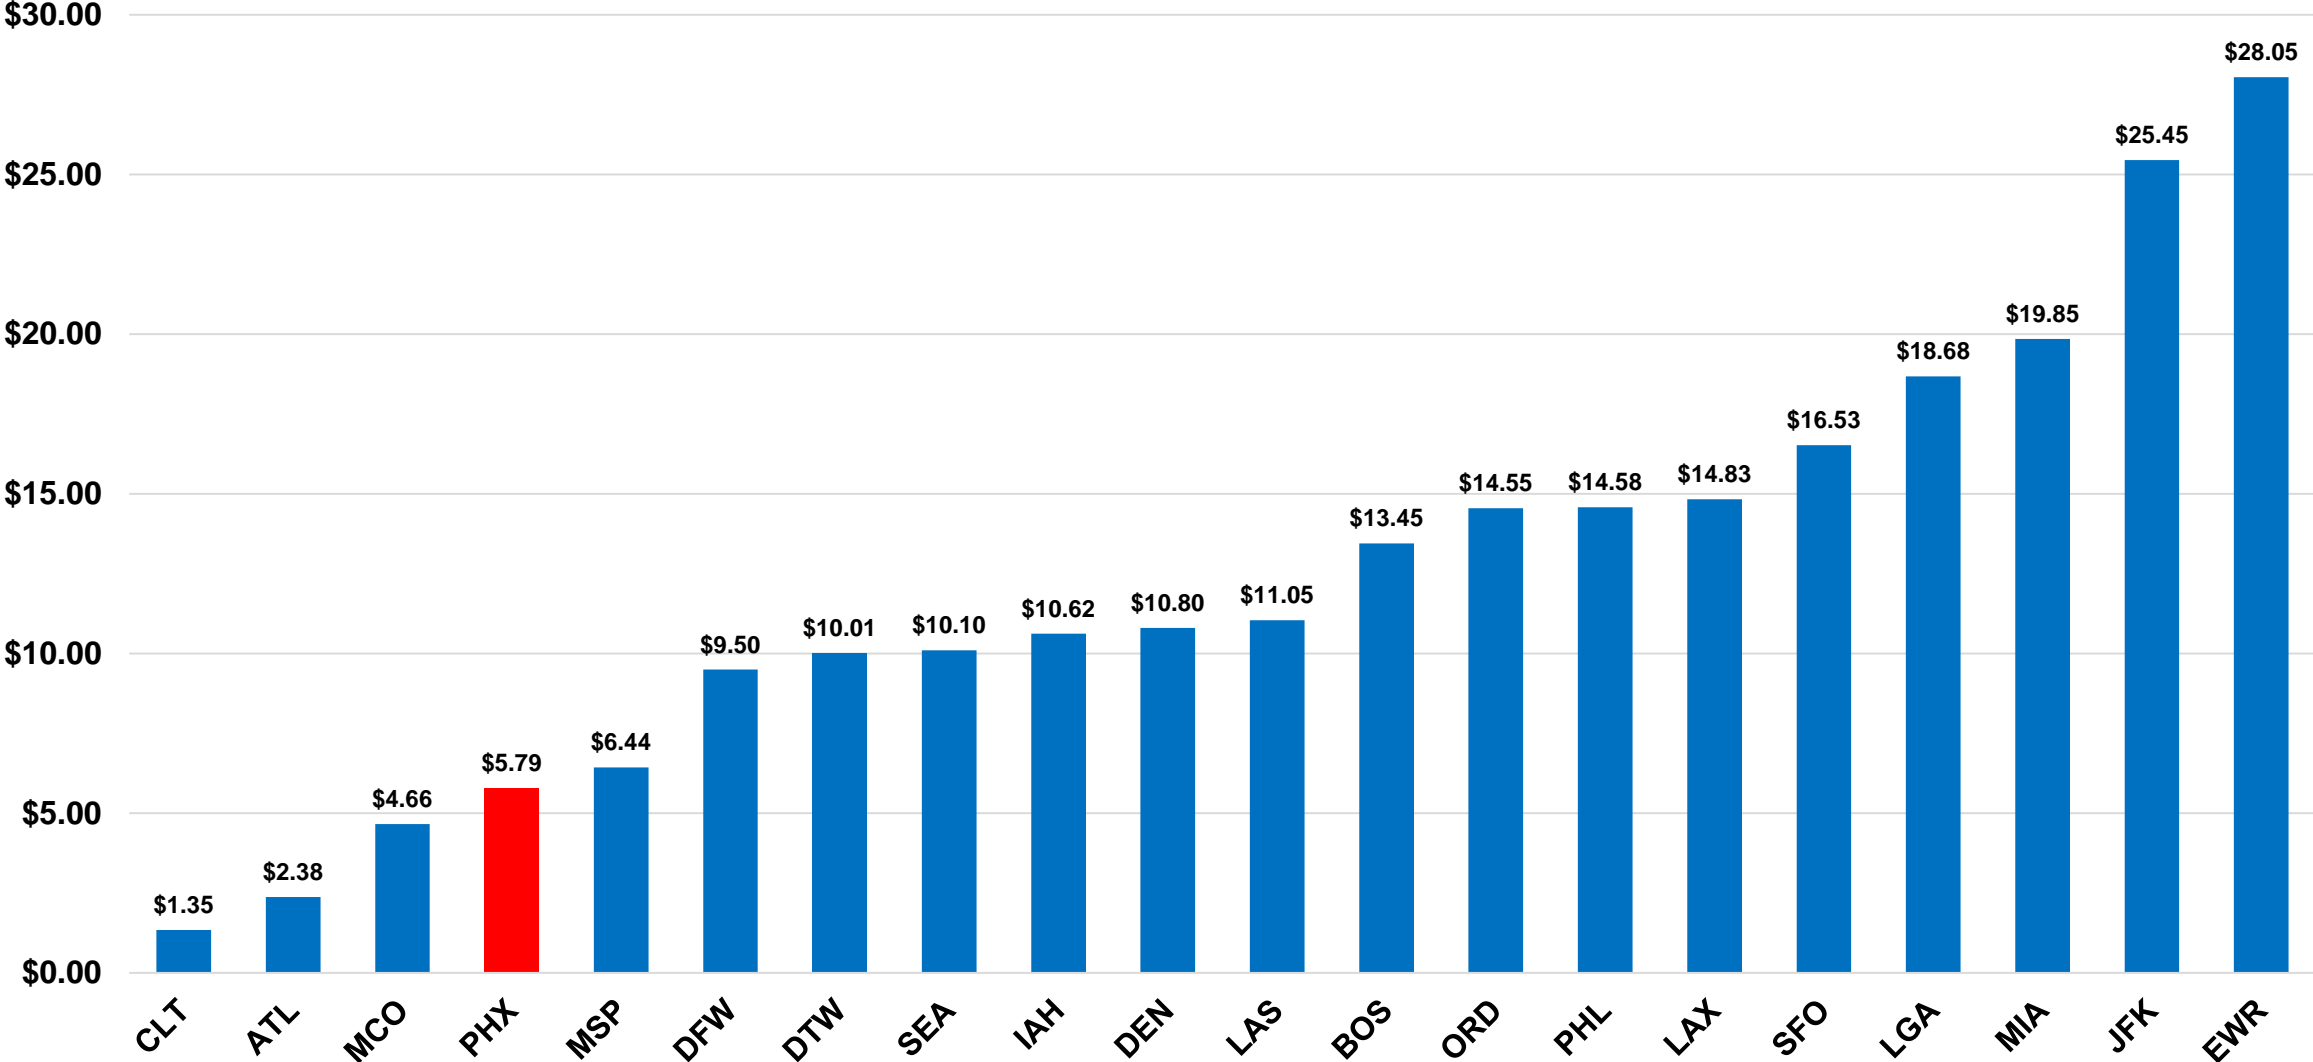

Cost Per Enplanement (CPE) Comparison

Source: Official Statements, Airport Records, Consolidated Airport Financial Reports (CAFRs), Rating Agency Reports, FAA Compliance Activity Tracking System (CATS), FAA Annual Ranking of Enplanements at US Airports, and City of Phoenix, Aviation Department.