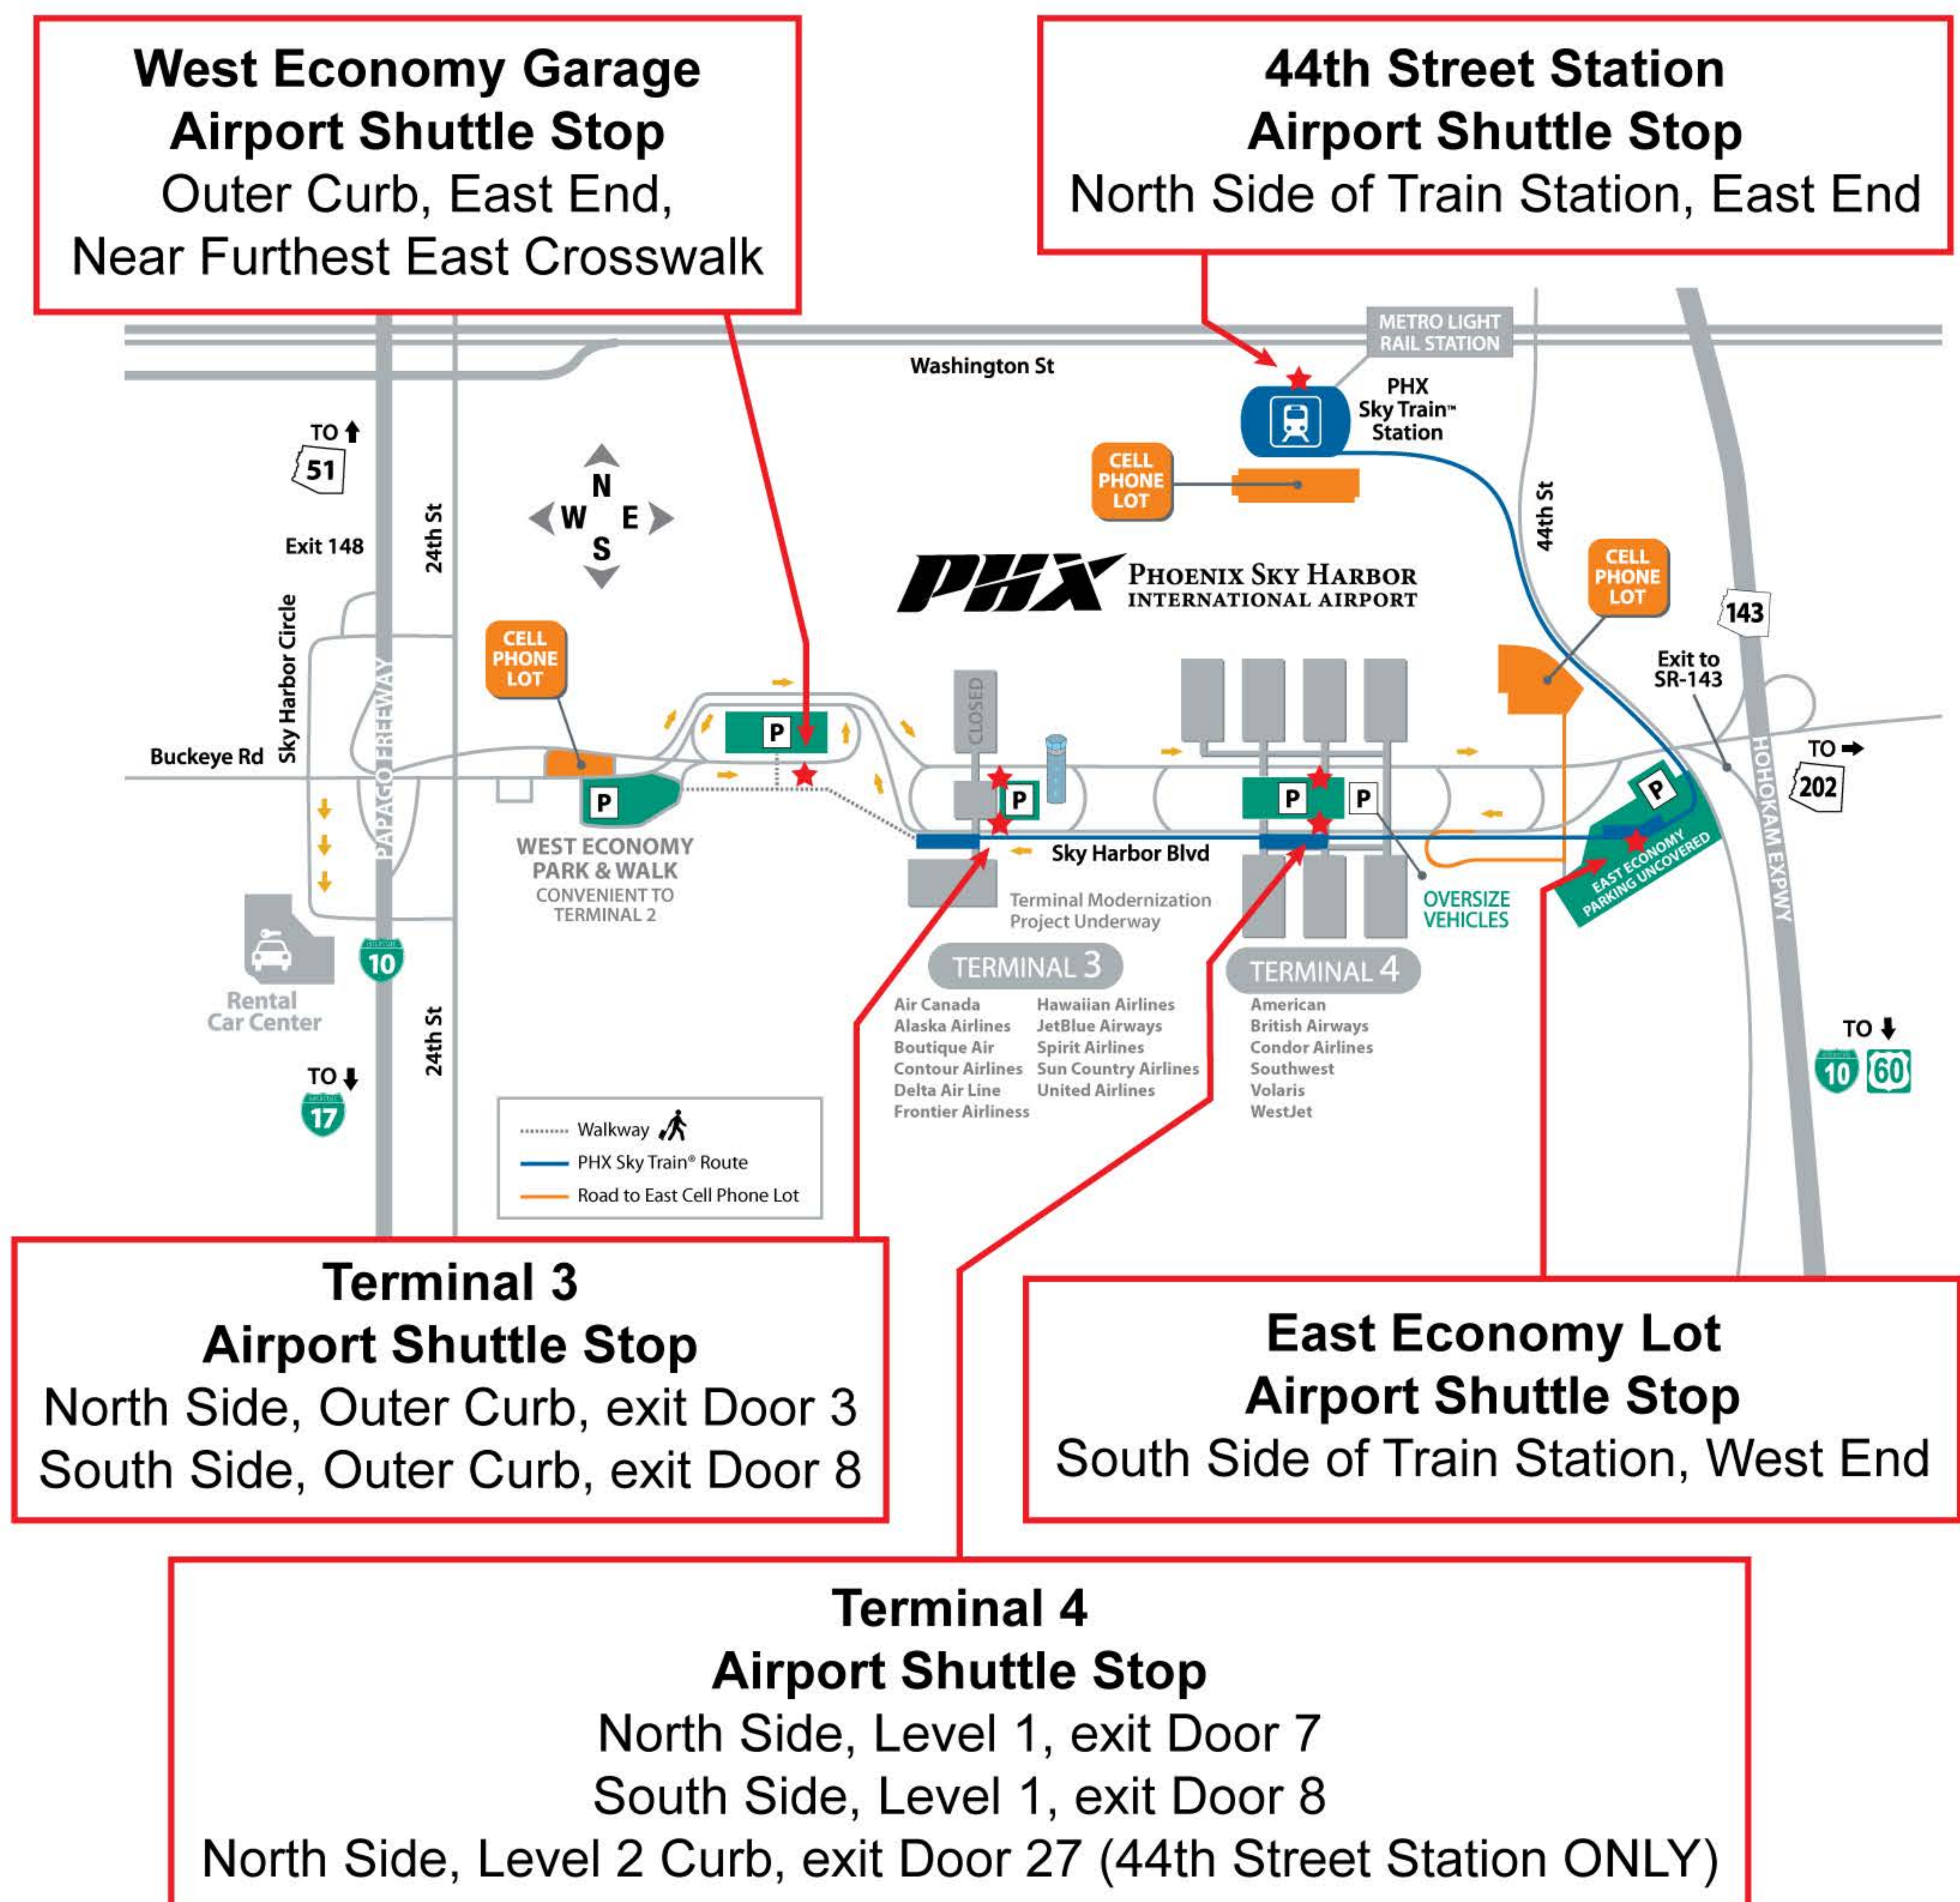

# PHX SKY TRAIN®

# Nightly Shutdowns

**Wednesday, October 13 thru Thursday, November 11 (30-Nights)  
Nightly, 10:00 PM until 5:00 AM**

**Airport Shuttle will be in service.**

**NOTE: Shuttle buses arrive every 20 minutes on average during overnight hours when the PHX Sky Train® is not operating.**

Nightly Sky Train Shutdowns will continue through 2021 for Testing. Please check signage for exact dates of shutdowns for the upcoming months.