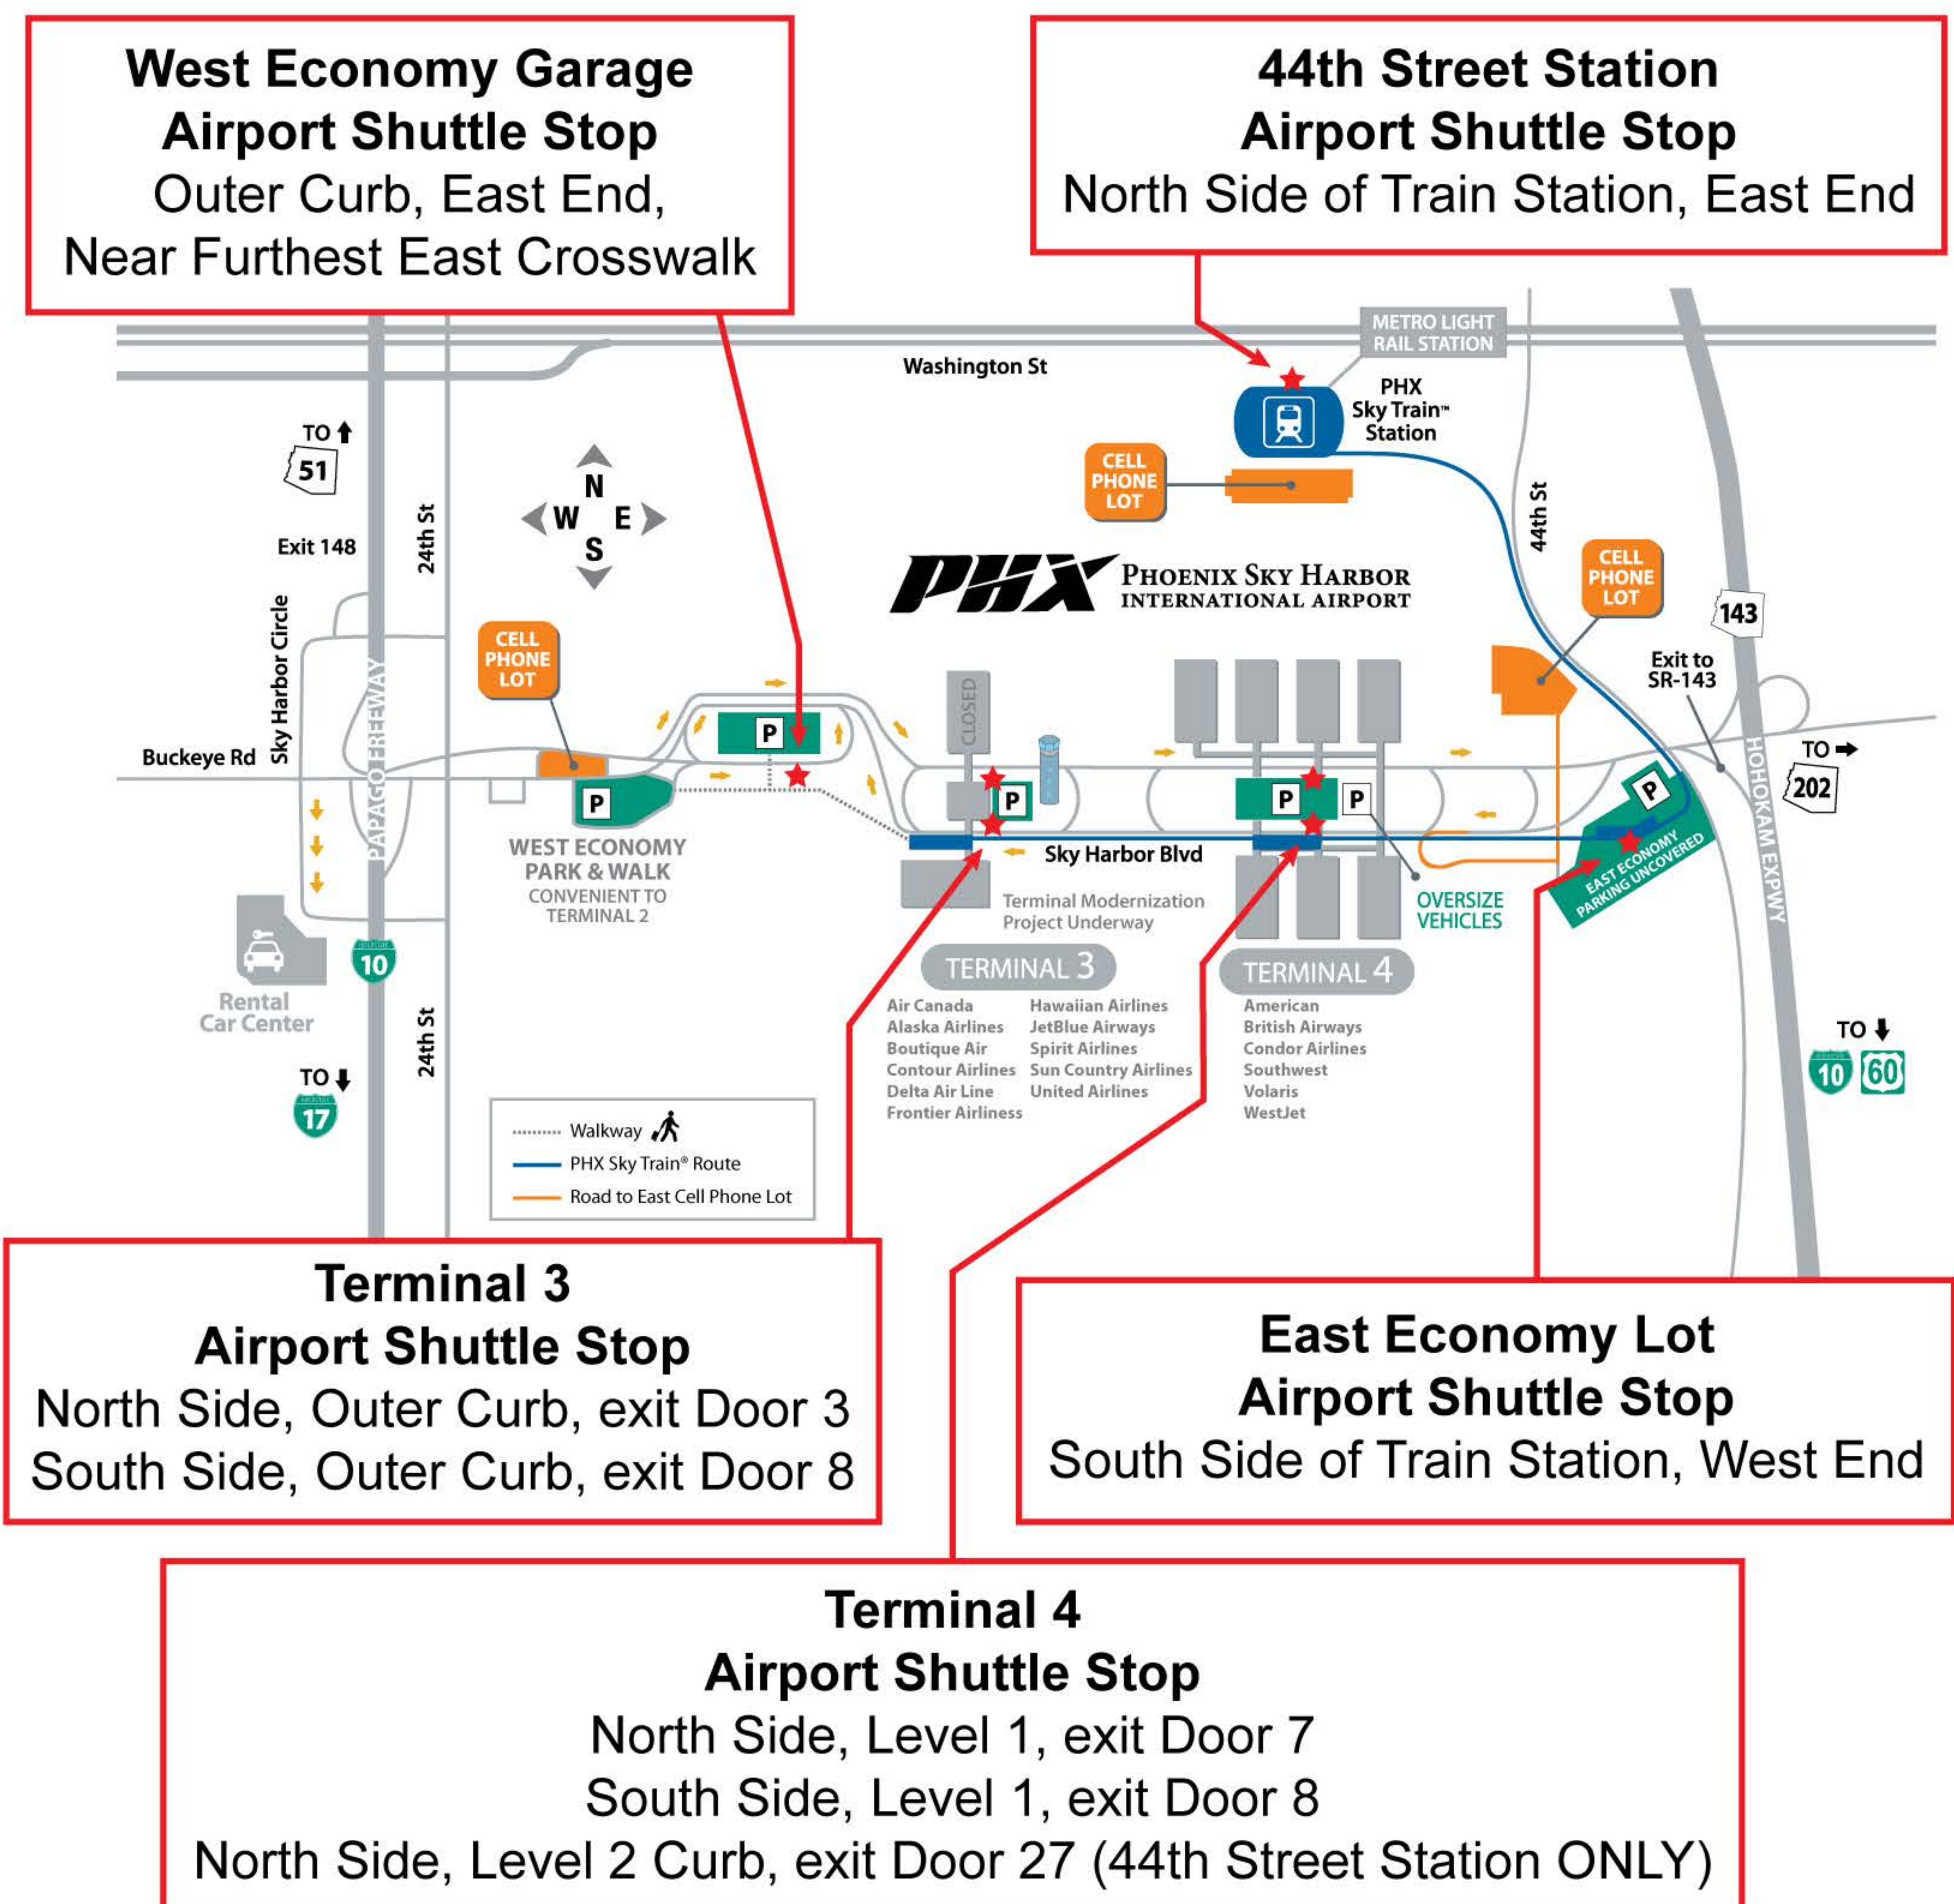

# PHX SKY TRAIN<sup>®</sup>

# Nightly Shutdowns

**Tuesday, January 4, 2022 thru Monday, January 24 (21-Nights)  
Nightly, 10:00 PM until 5:00 AM**

**Airport Shuttle will be in service.**

**NOTE: Shuttle buses arrive every 20 minutes on average during overnight hours when the PHX Sky Train<sup>®</sup> is not operating.**

Nightly Sky Train Shutdowns will continue through 2022 for Testing. Please check signage for exact dates of shutdowns for the upcoming months.