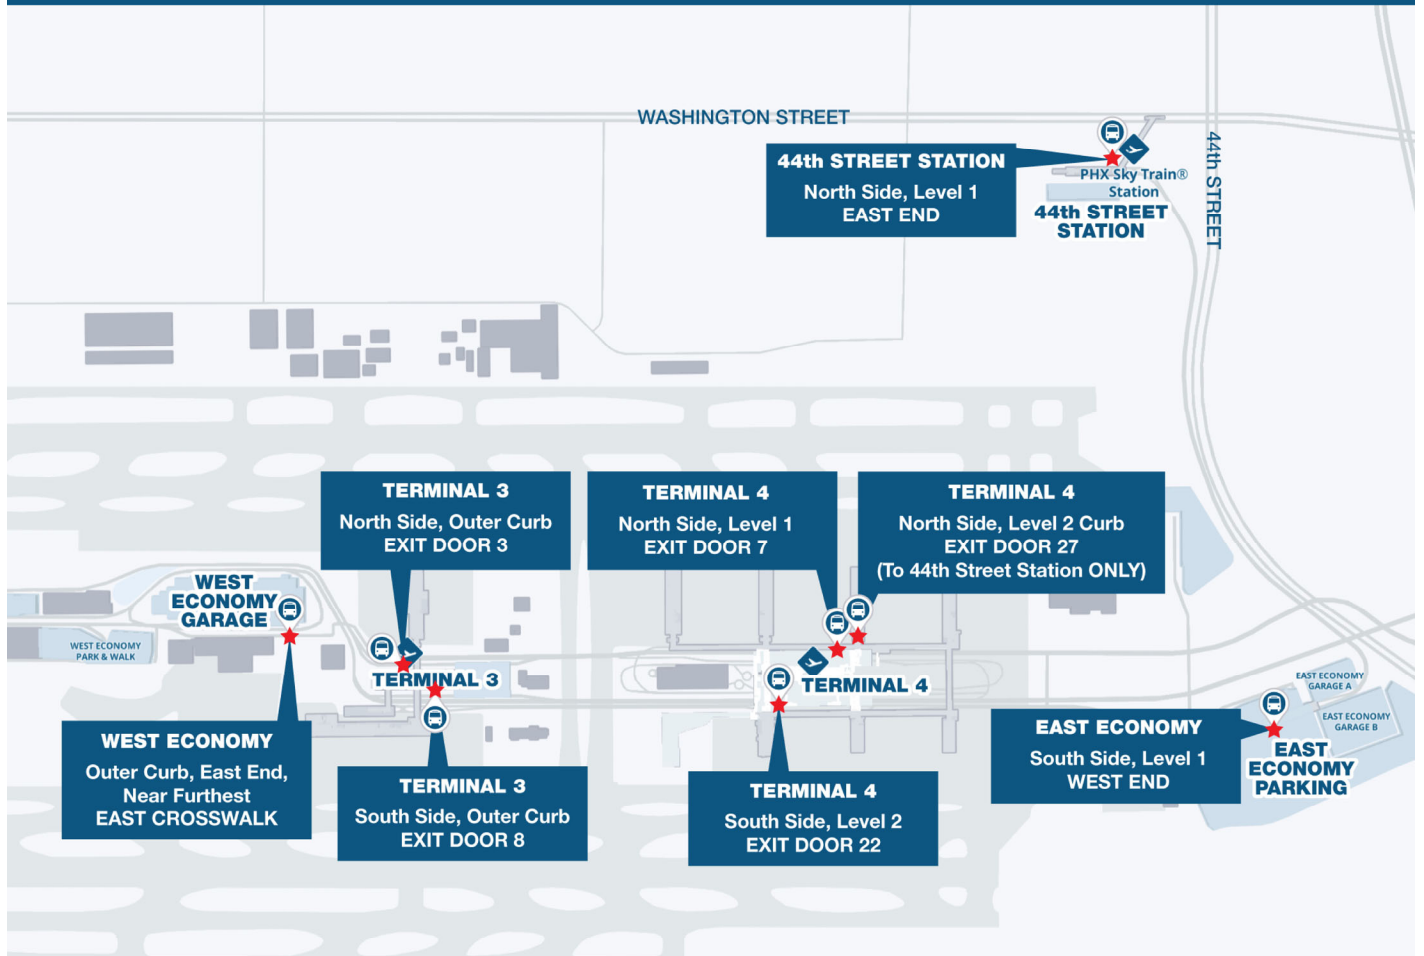

PHX SKY TRAIN NIGHTLY SHUTDOWNS

May 2022 Shutdown Timeline

		Tu	We	Th	Fr	Sa	Su	Mo	Tu	We	Th	Fr	Sa	Su	Mo	Tu	We	Th	Fr	Sa	Su	Mo	Tu	We	Th					
1	2	3	4	5	6	7	8	9	10	11	12	13	14	15	16	17	18	19	20	21	22	23	24	25	26	27	28	29	30	31

DAYS IN ORANGE: Nightly Shutdown – 10 PM to 6 AM

DAYS IN PURPLE: Nightly Shutdown – 10 PM to 5 AM

Shutdowns are due to testing and expansion of the system.

Airport Shuttle will be in service, arriving every 20 minutes on average.

AIRPORT SHUTTLE PICK-UP LOCATIONS

Nightly Sky Train Shutdowns will continue through 2022 for Testing. Please check signage for exact dates of shutdowns for the upcoming months.