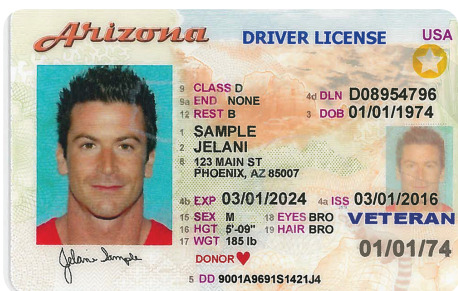

WILL YOUR LICENSE FLY?

DON'T GET GROUNDED

NEW DRIVER LICENSE AND ID CARD REQUIREMENTS STARTING OCTOBER 2020

You will need a Travel ID endorsement to use your Arizona Driver License or Identification Card at TSA security checkpoints.

UNSURE WHETHER YOUR LICENSE OR ID WILL FLY?

The star in the upper right corner tells you it's a Travel ID and you're set for October 2020 and beyond.

DON'T WAIT UNTIL THE LAST MINUTE

If you want a Travel ID or will need one: