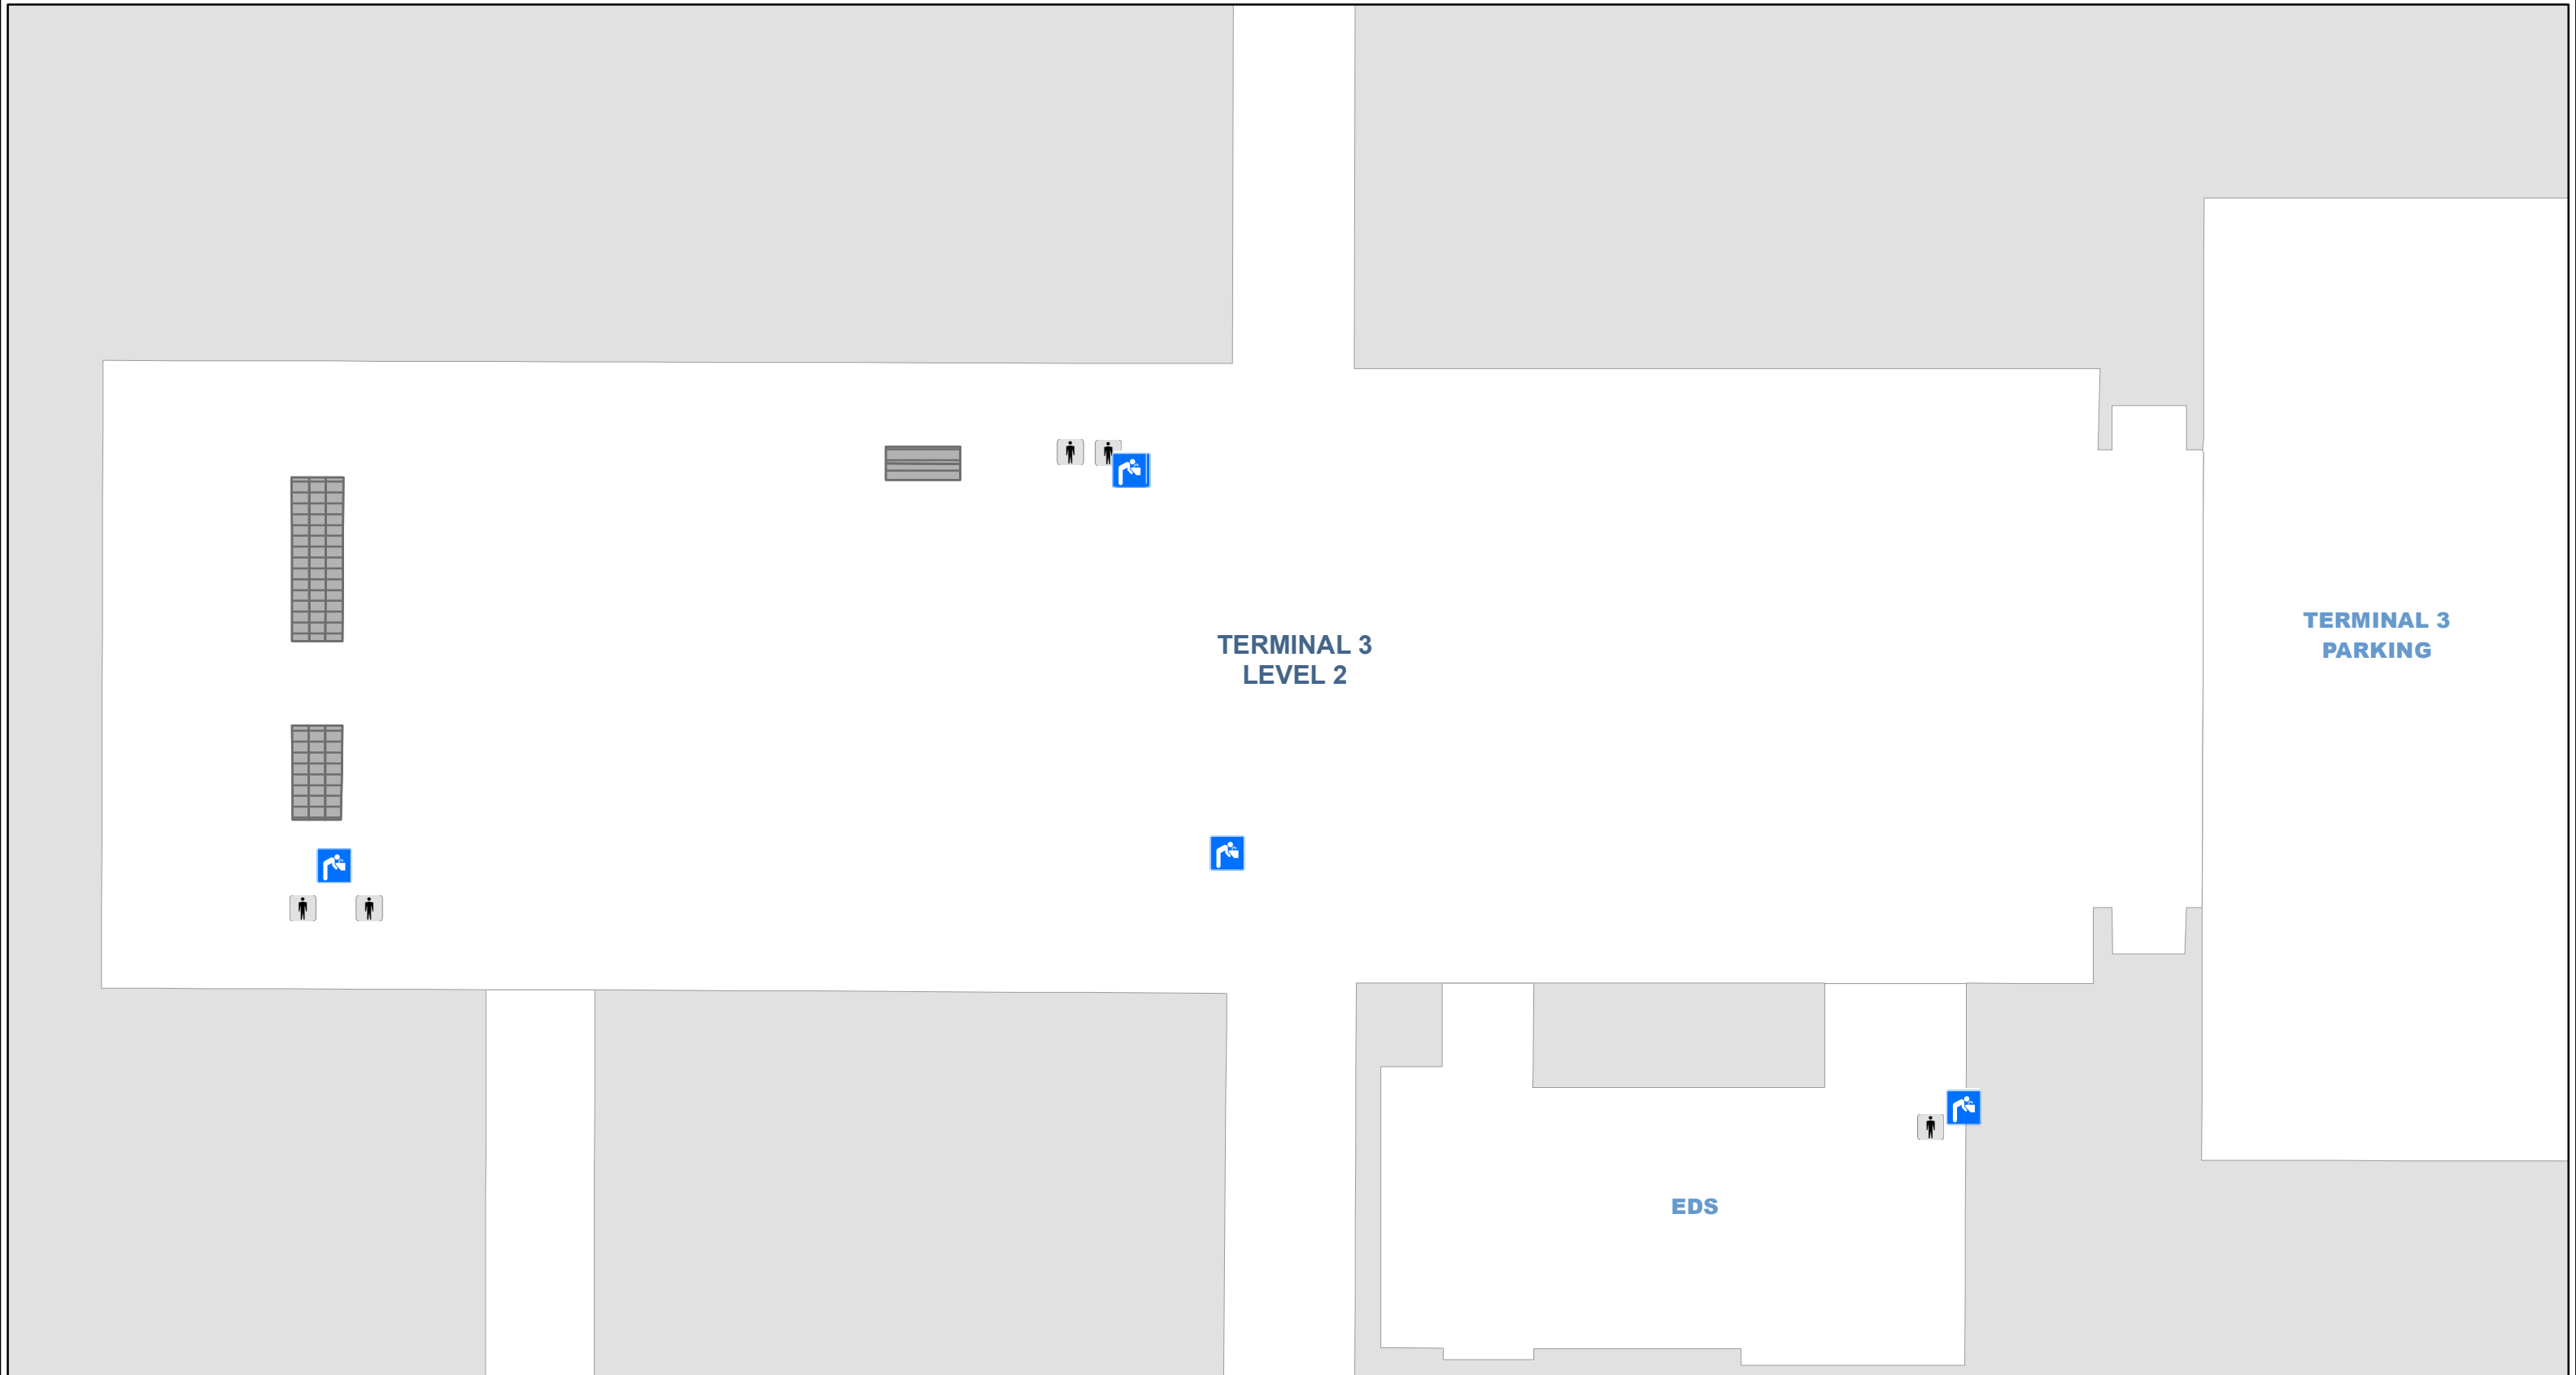

PHX SKY HARBOR
INTERNATIONAL AIRPORT
CITY OF PHOENIX
AVIATION DEPARTMENT
TECHNOLOGY DIVISION
Map Date: 2/12/2025

Terminal 3 Main Terminal Level 2- Service Level