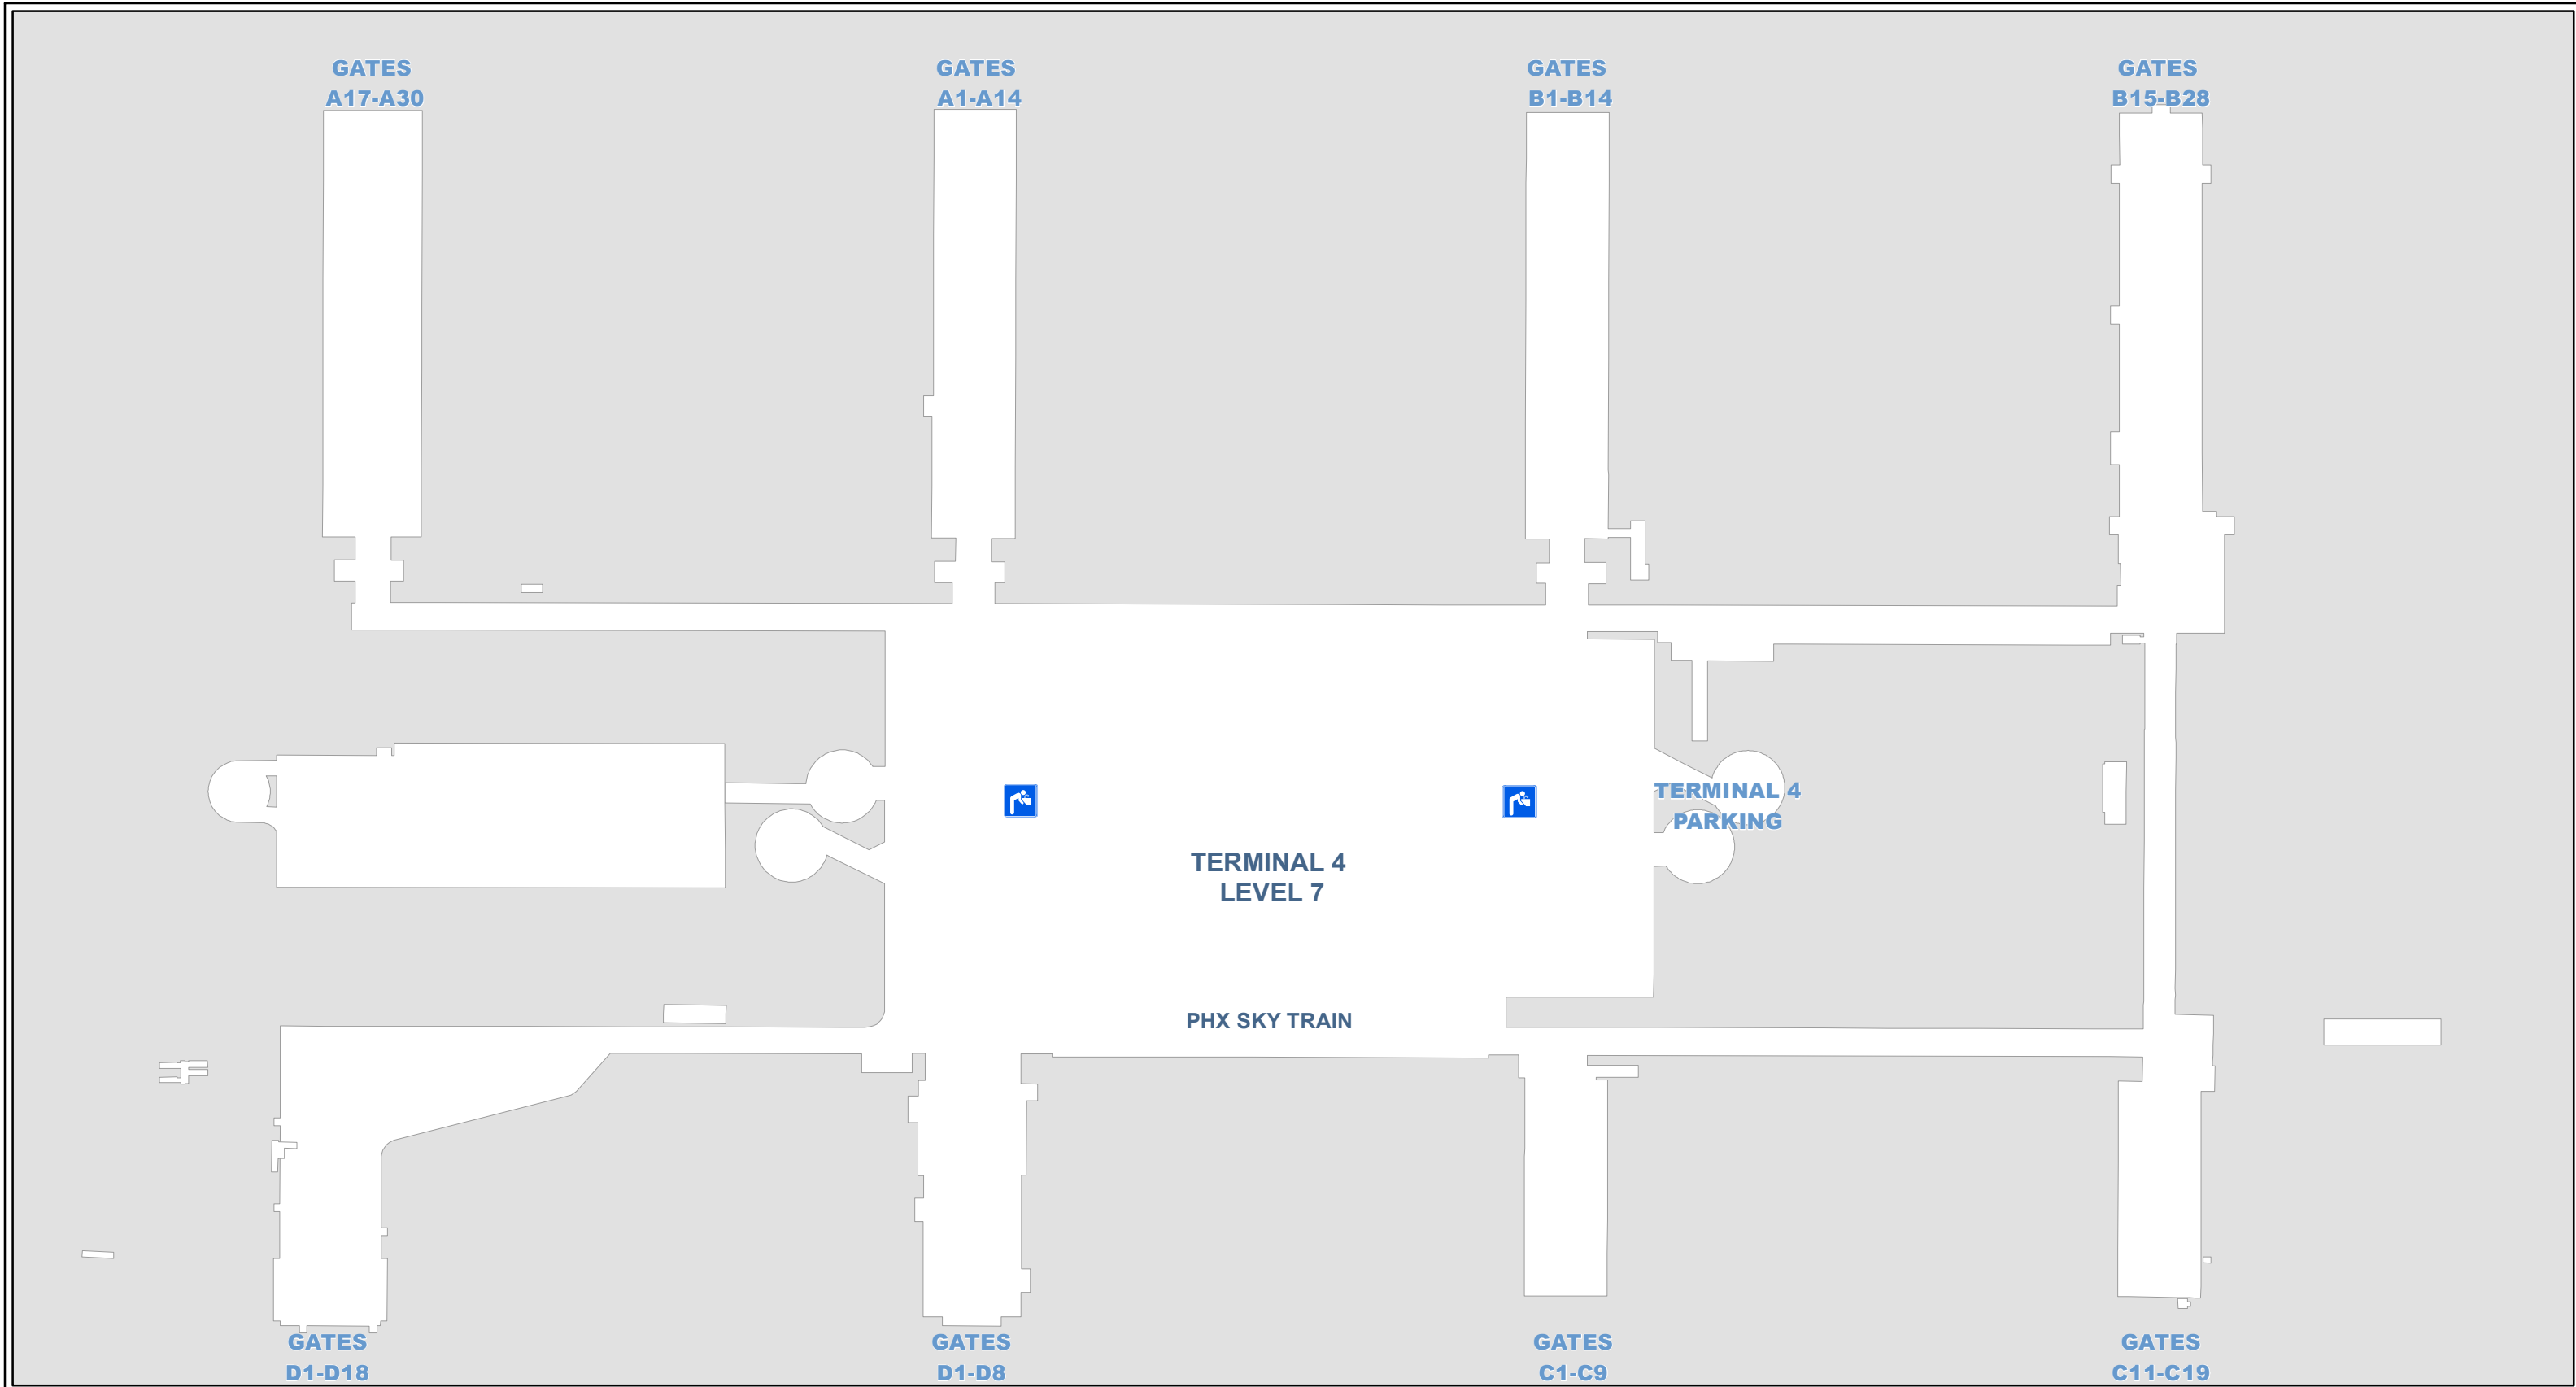

PHX SKY HARBOR
INTERNATIONAL AIRPORT

CITY OF PHOENIX
AVIATION DEPARTMENT
TECHNOLOGY DIVISION

Map Date: 2/13/2025

**Terminal 4 Main Terminal
Level 7- Parking Level**