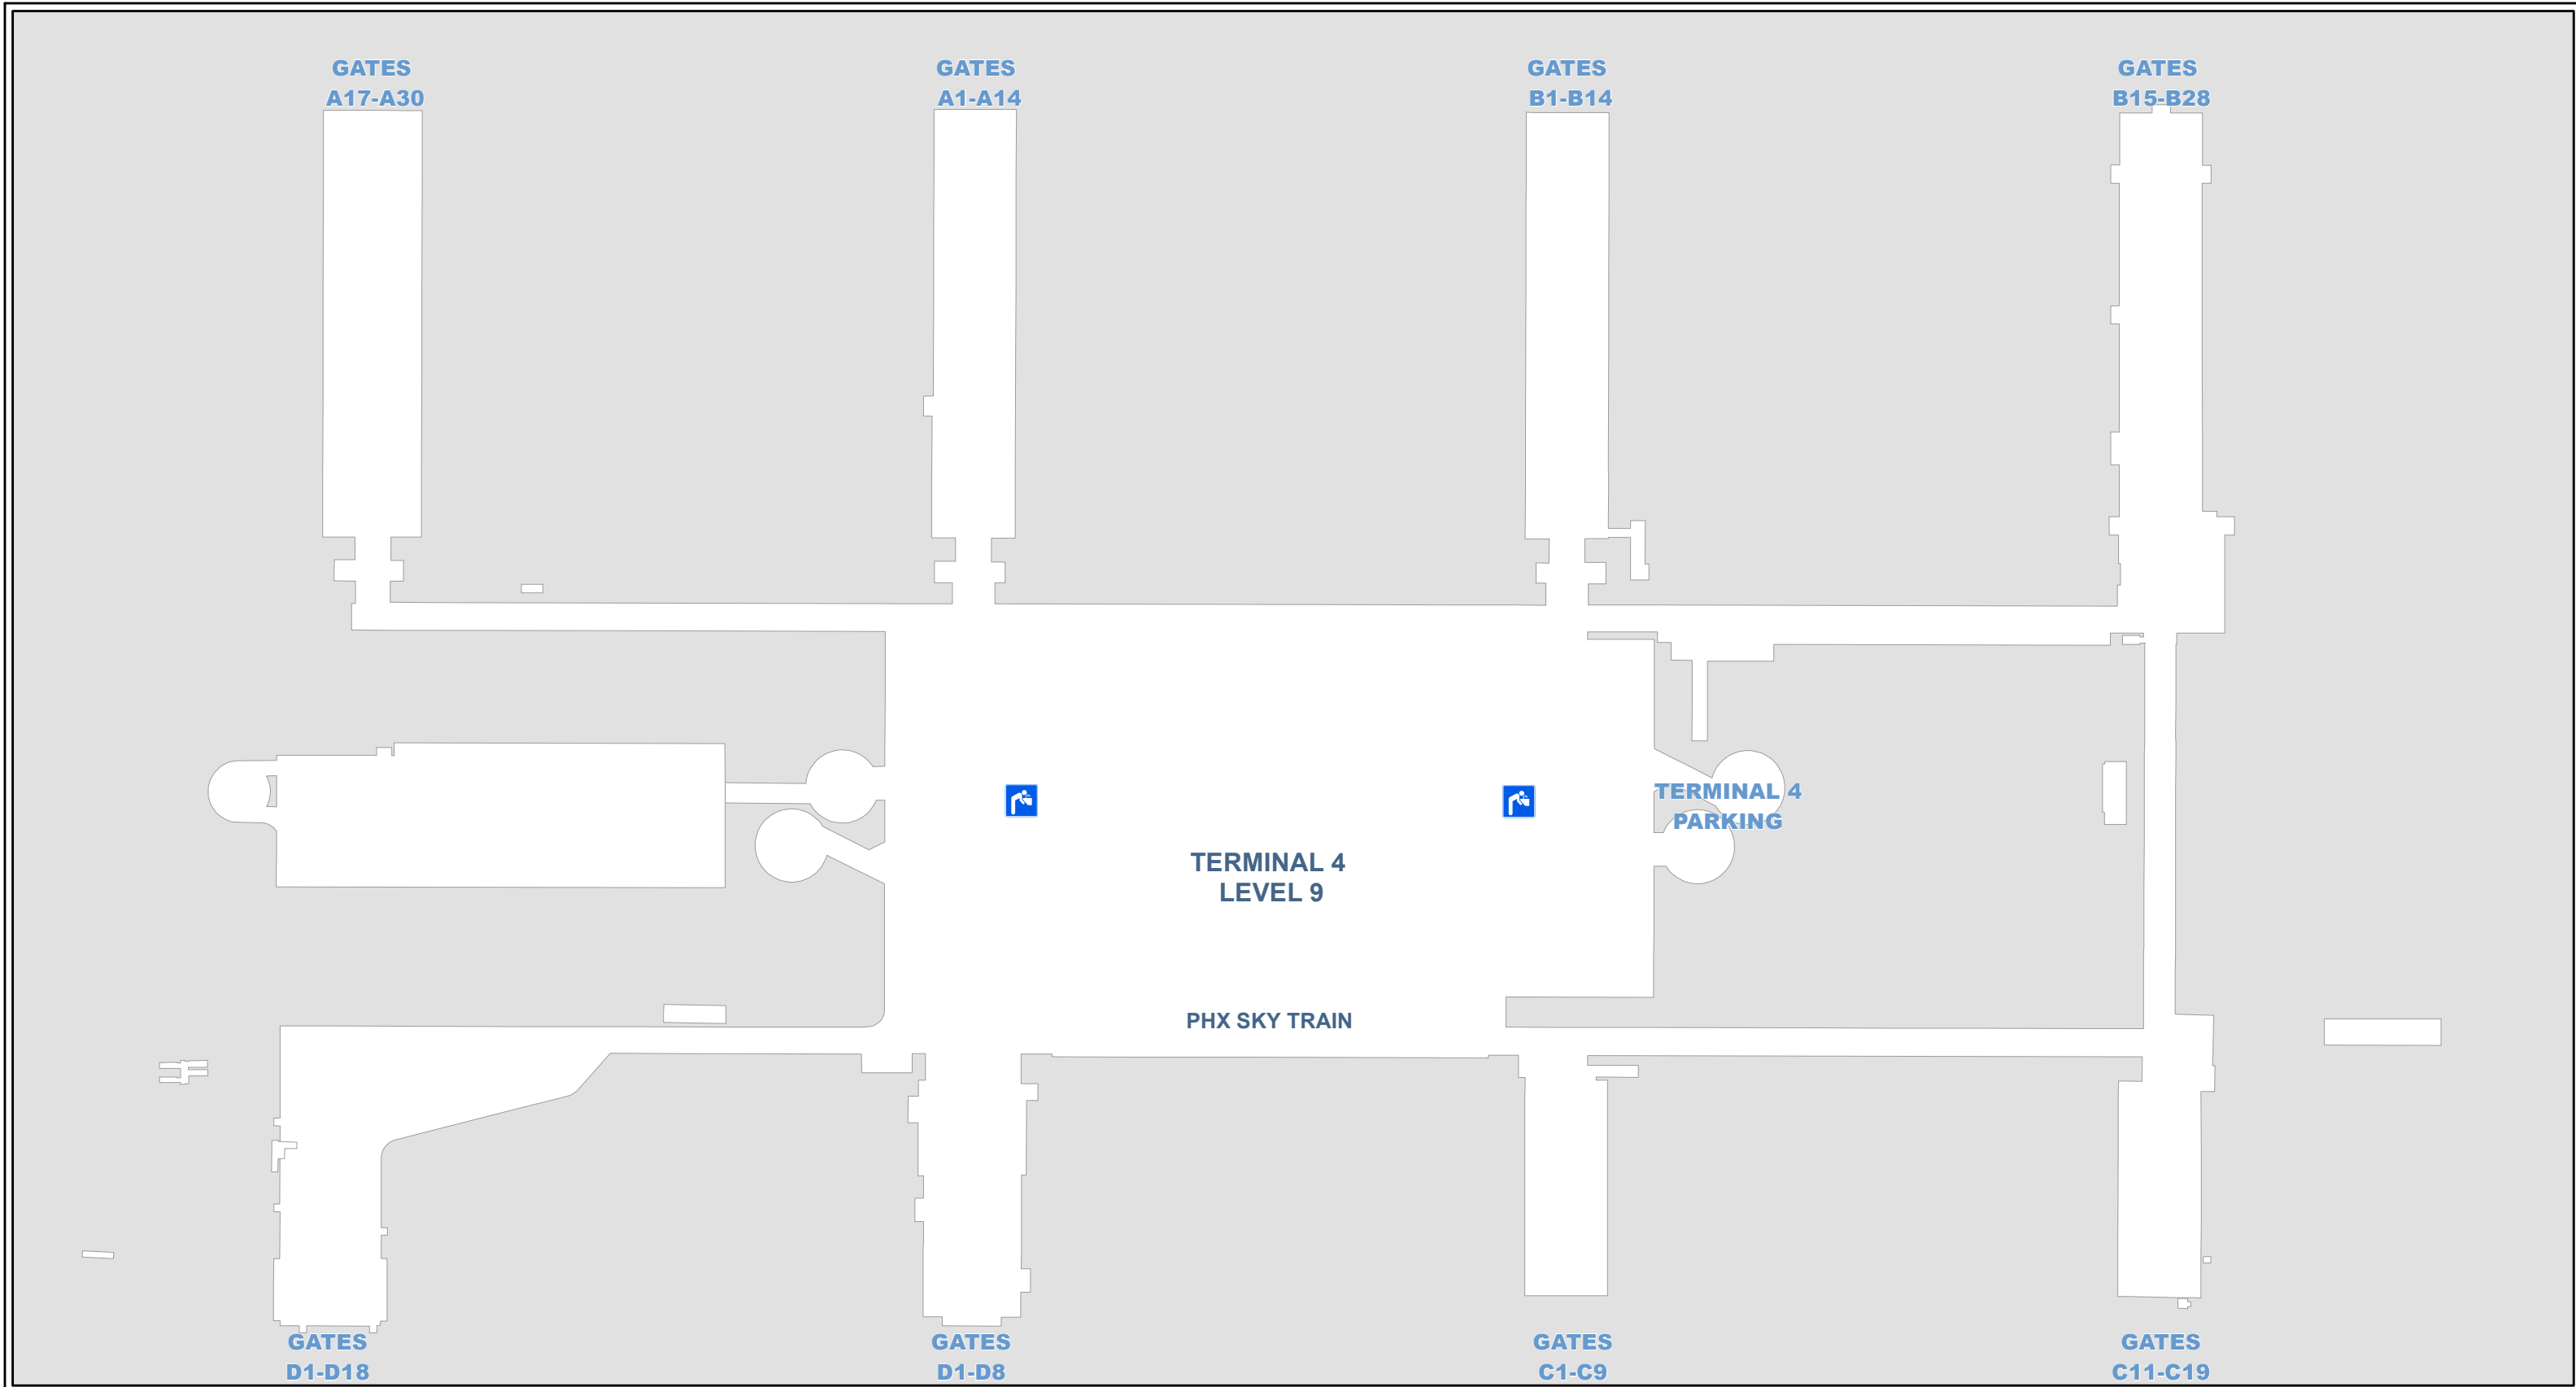

Map Date: 2/13/2025

**Terminal 4 Main Terminal  
Level 7- Parking Level**

PHX SKY HARBOR  
INTERNATIONAL AIRPORT

CITY OF PHOENIX  
AVIATION DEPARTMENT  
TECHNOLOGY DIVISION

Map Date: 2/13/2025

**Terminal 4 Main Terminal  
Level 8- Parking Level**