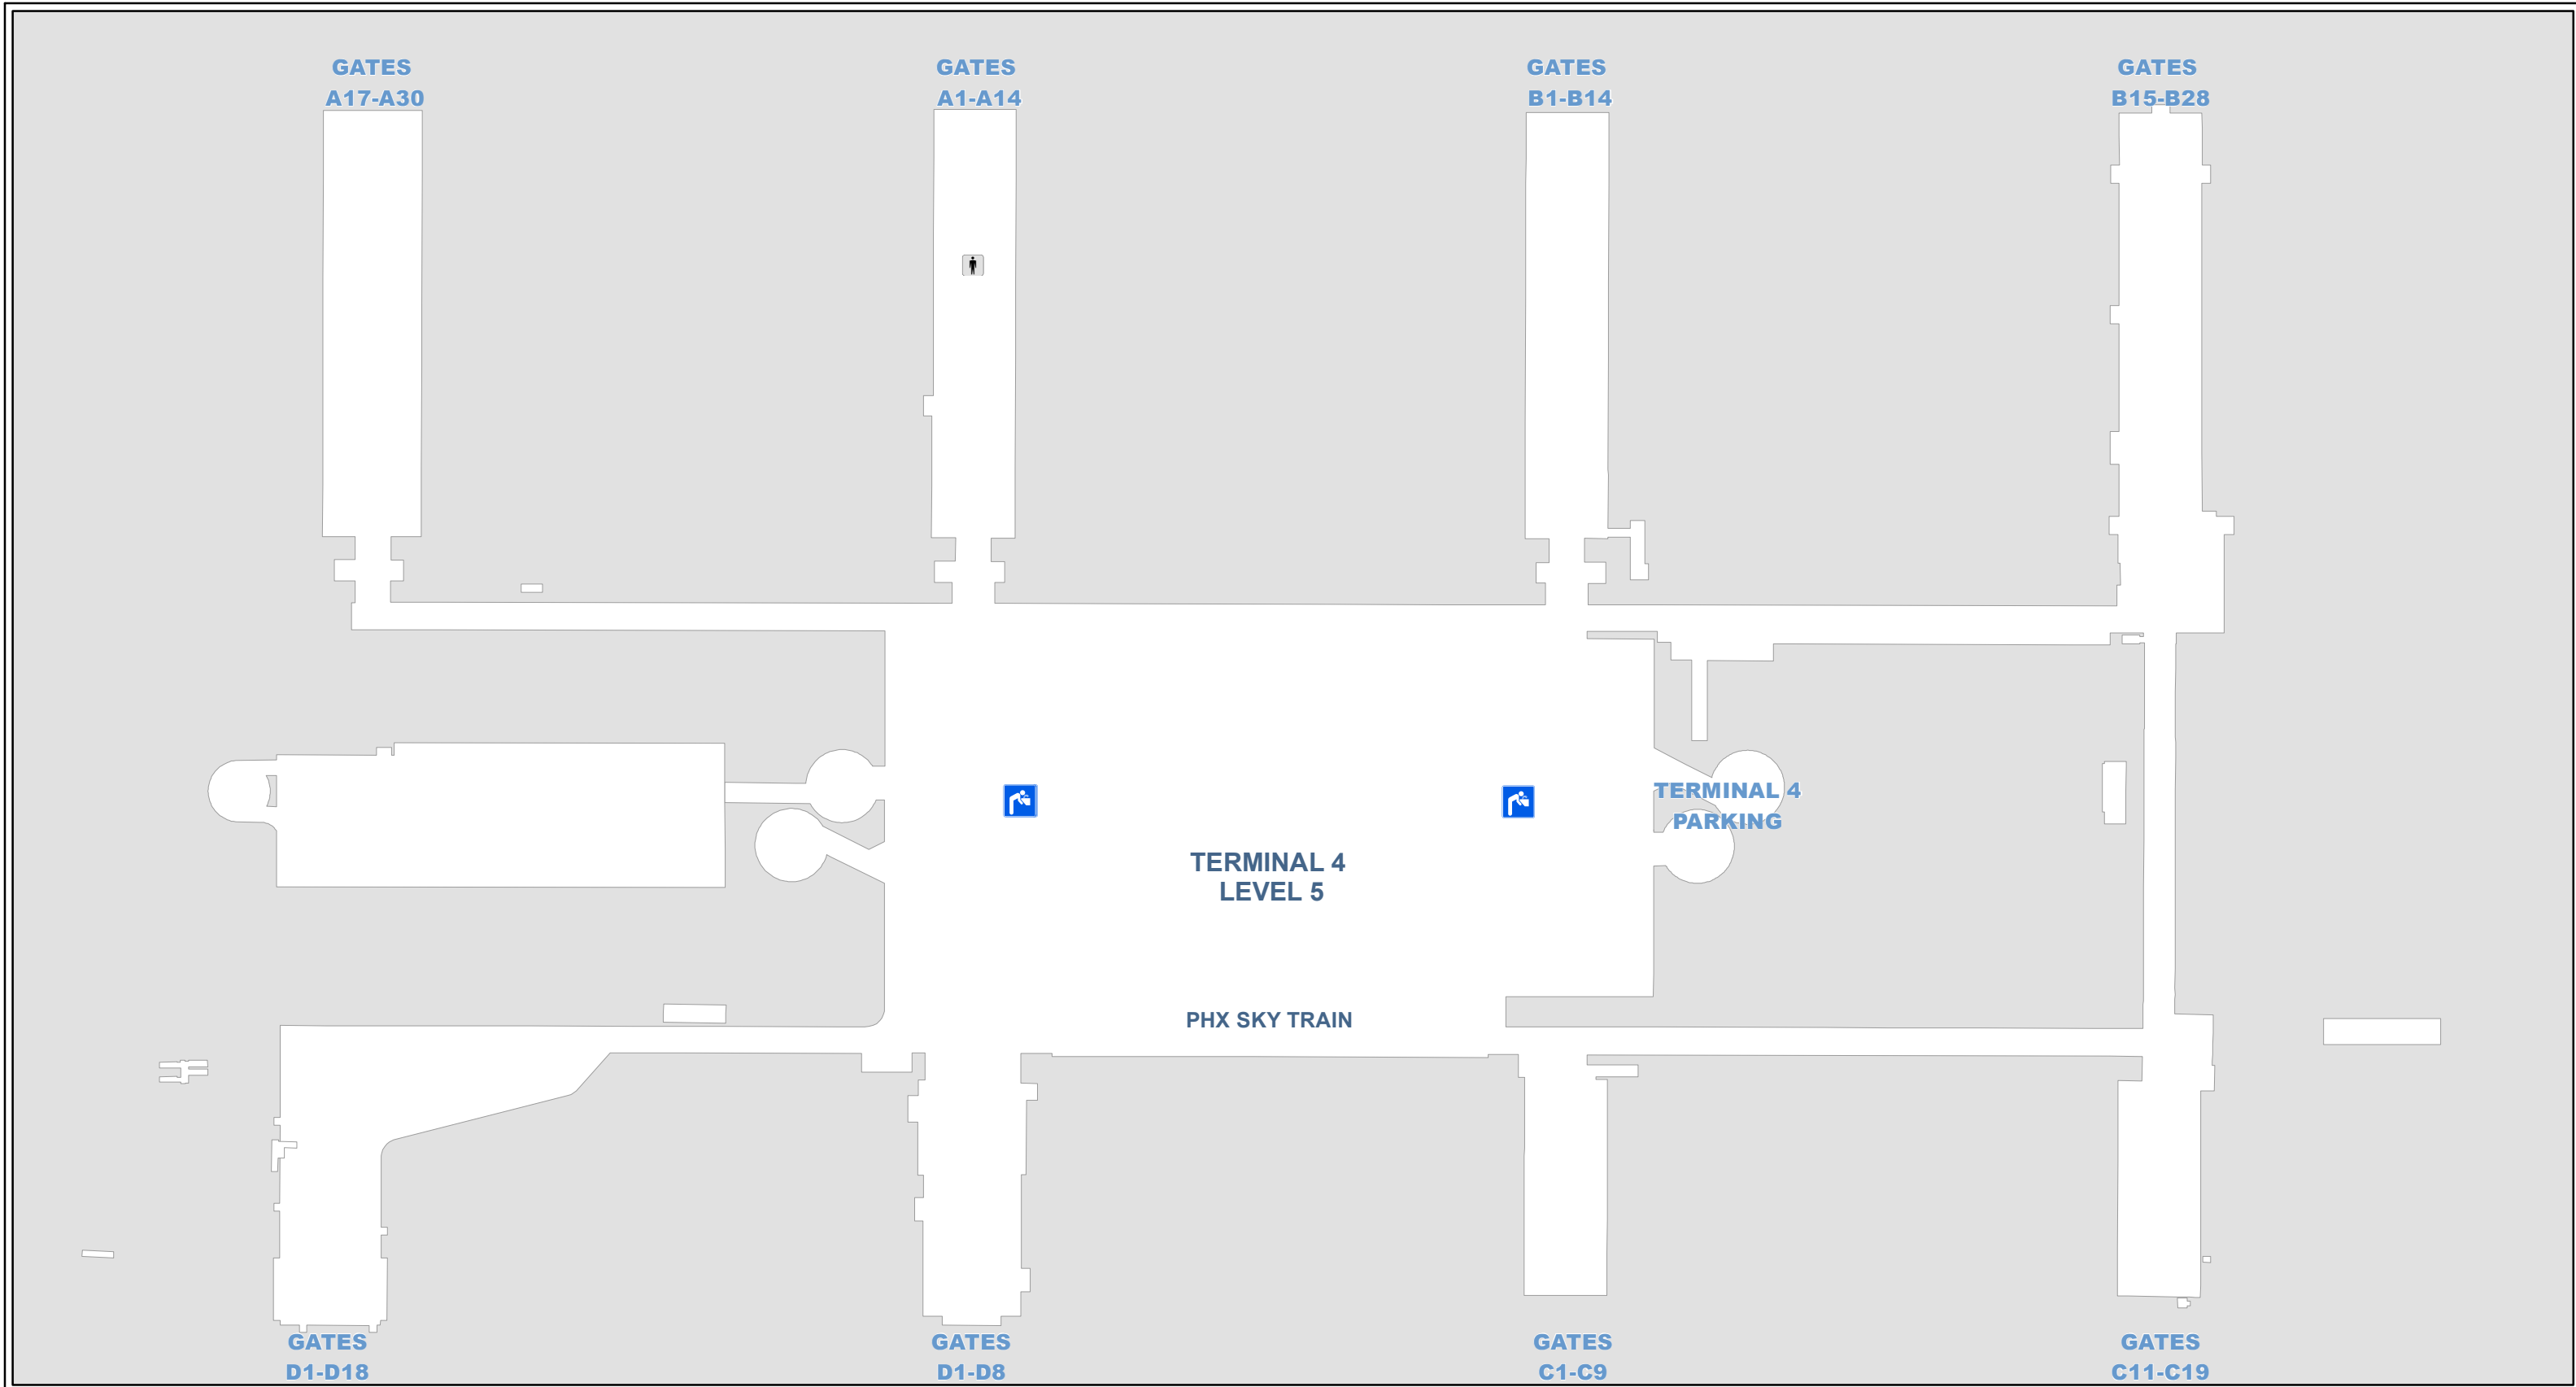

**Terminal 4 Main Terminal  
Level 3- Passenger Level**

PHX SKY HARBOR  
INTERNATIONAL AIRPORT  
CITY OF PHOENIX  
AVIATION DEPARTMENT  
TECHNOLOGY DIVISION  
Map Date: 12/3/2024

**Terminal 4 Main Terminal  
Level 4- Mezzanine/Parking Level**