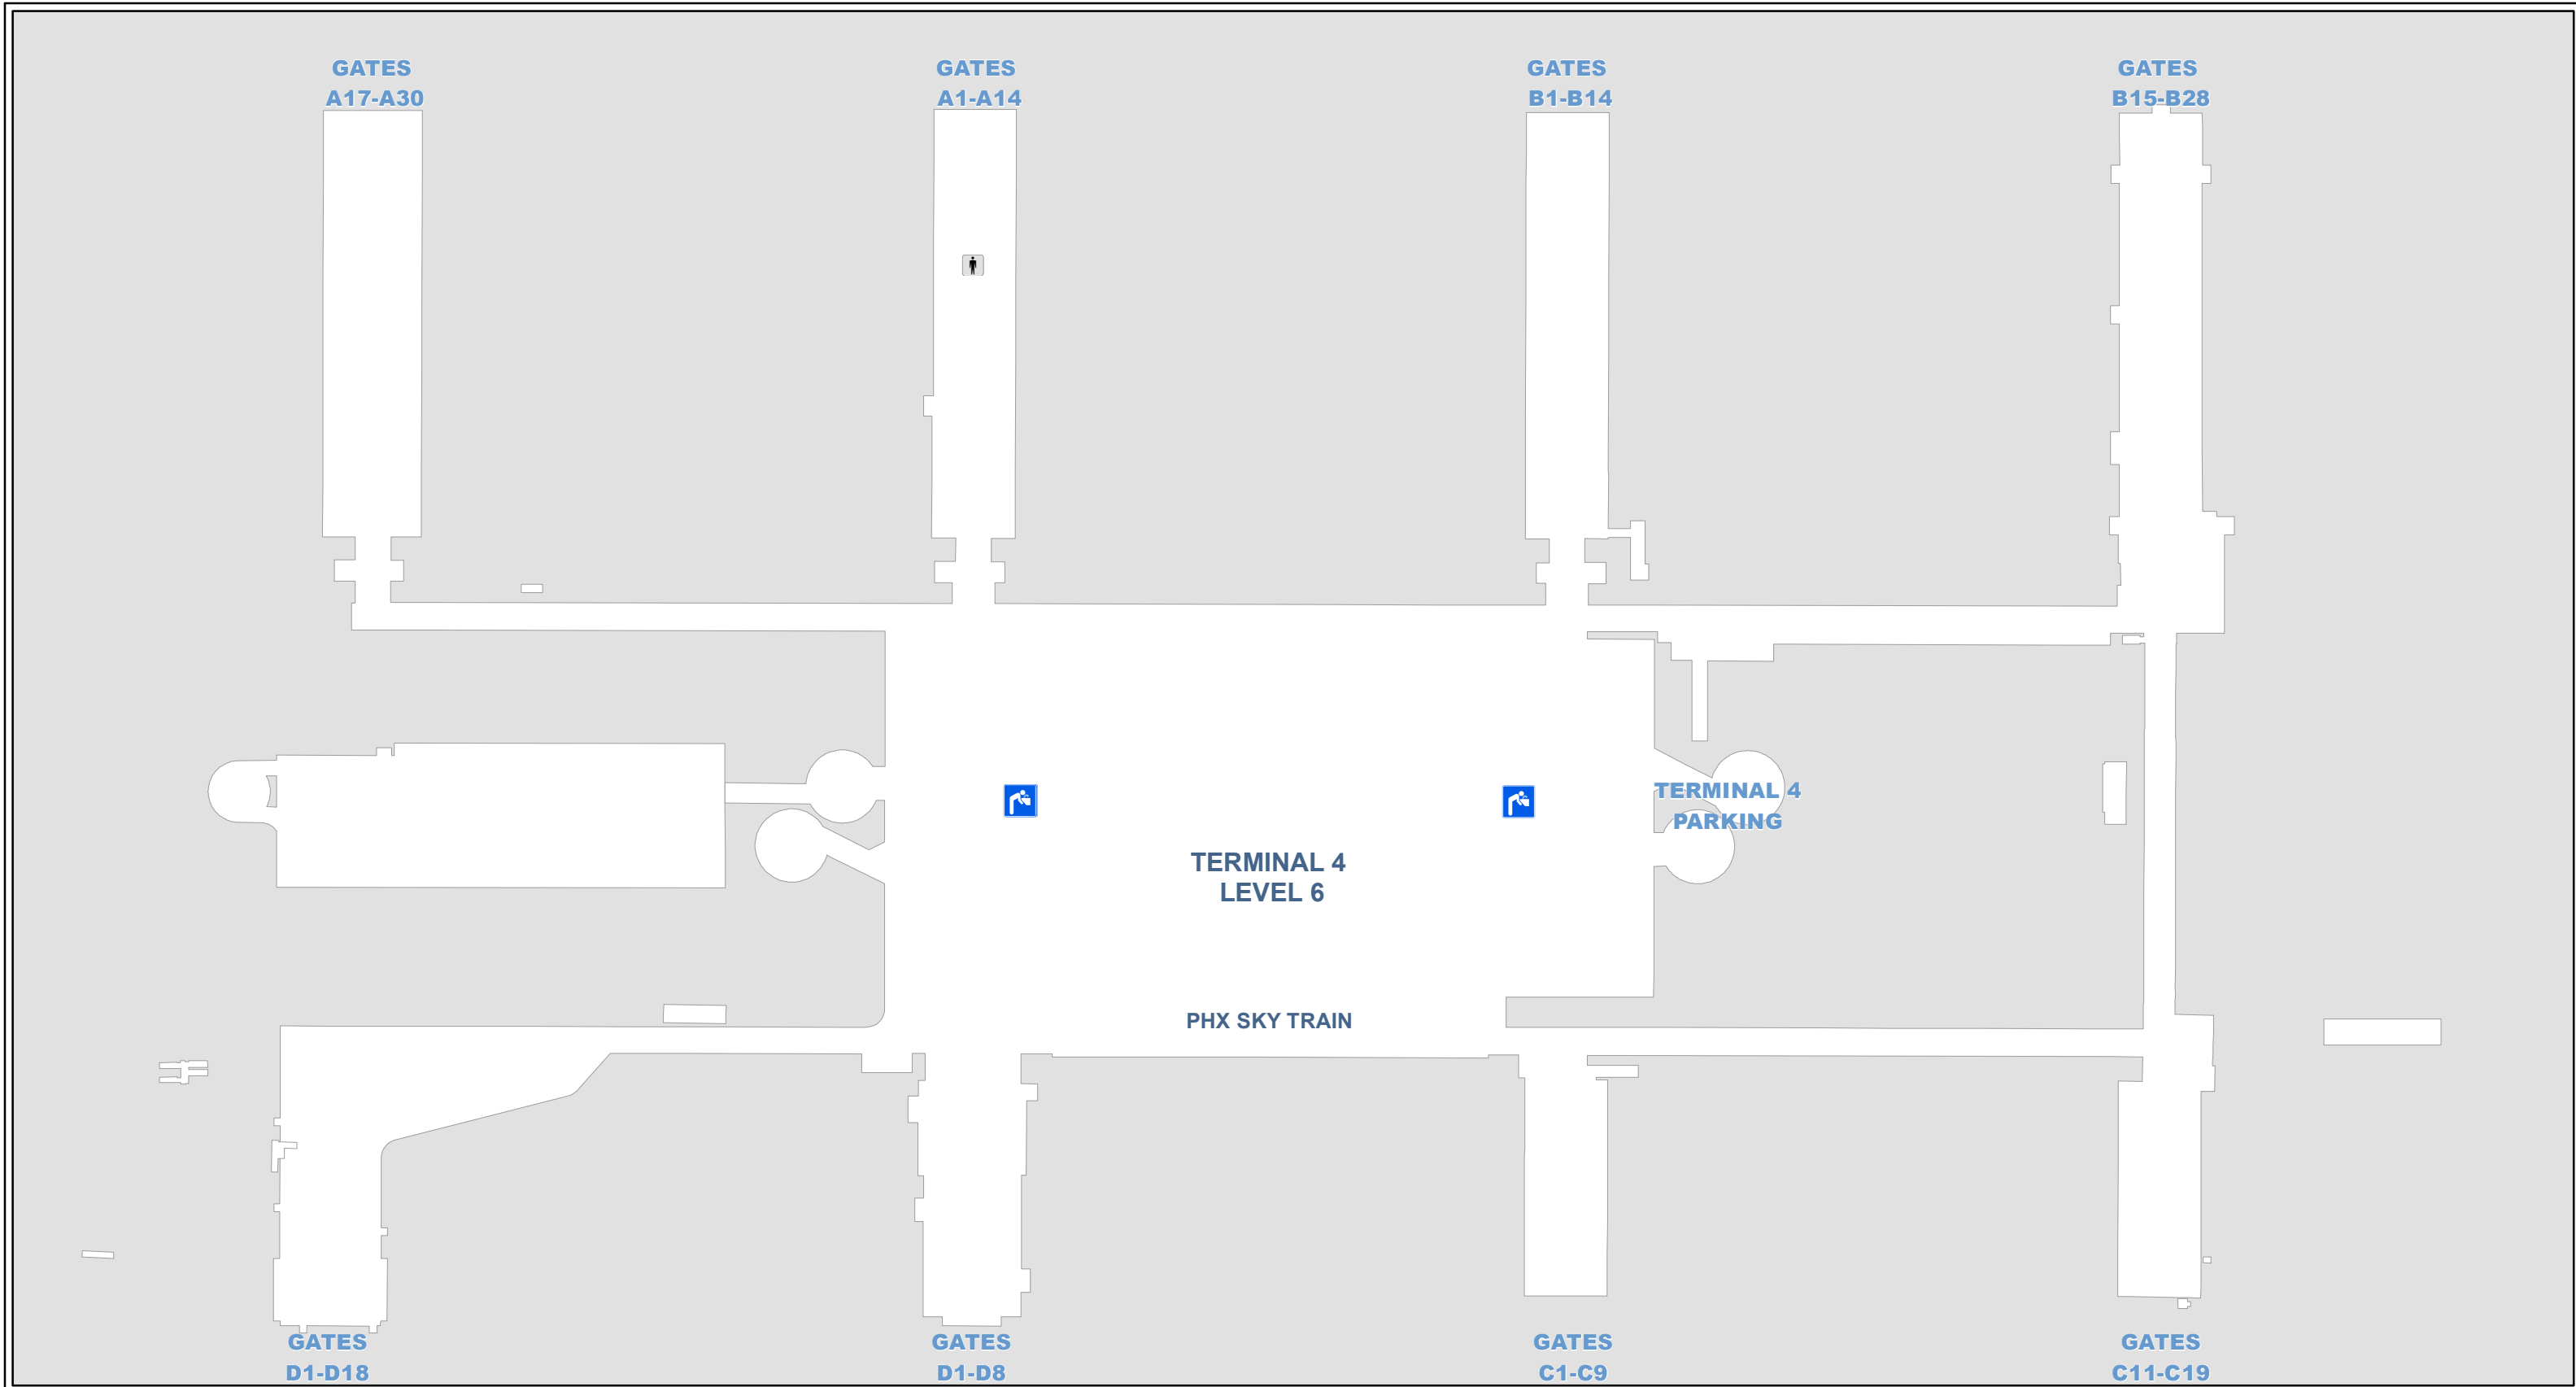

PHX SKY HARBOR
INTERNATIONAL AIRPORT

CITY OF PHOENIX
AVIATION DEPARTMENT
TECHNOLOGY DIVISION

Map Date: 2/13/2025

**Terminal 4 Main Terminal
Level 6- Parking Level**