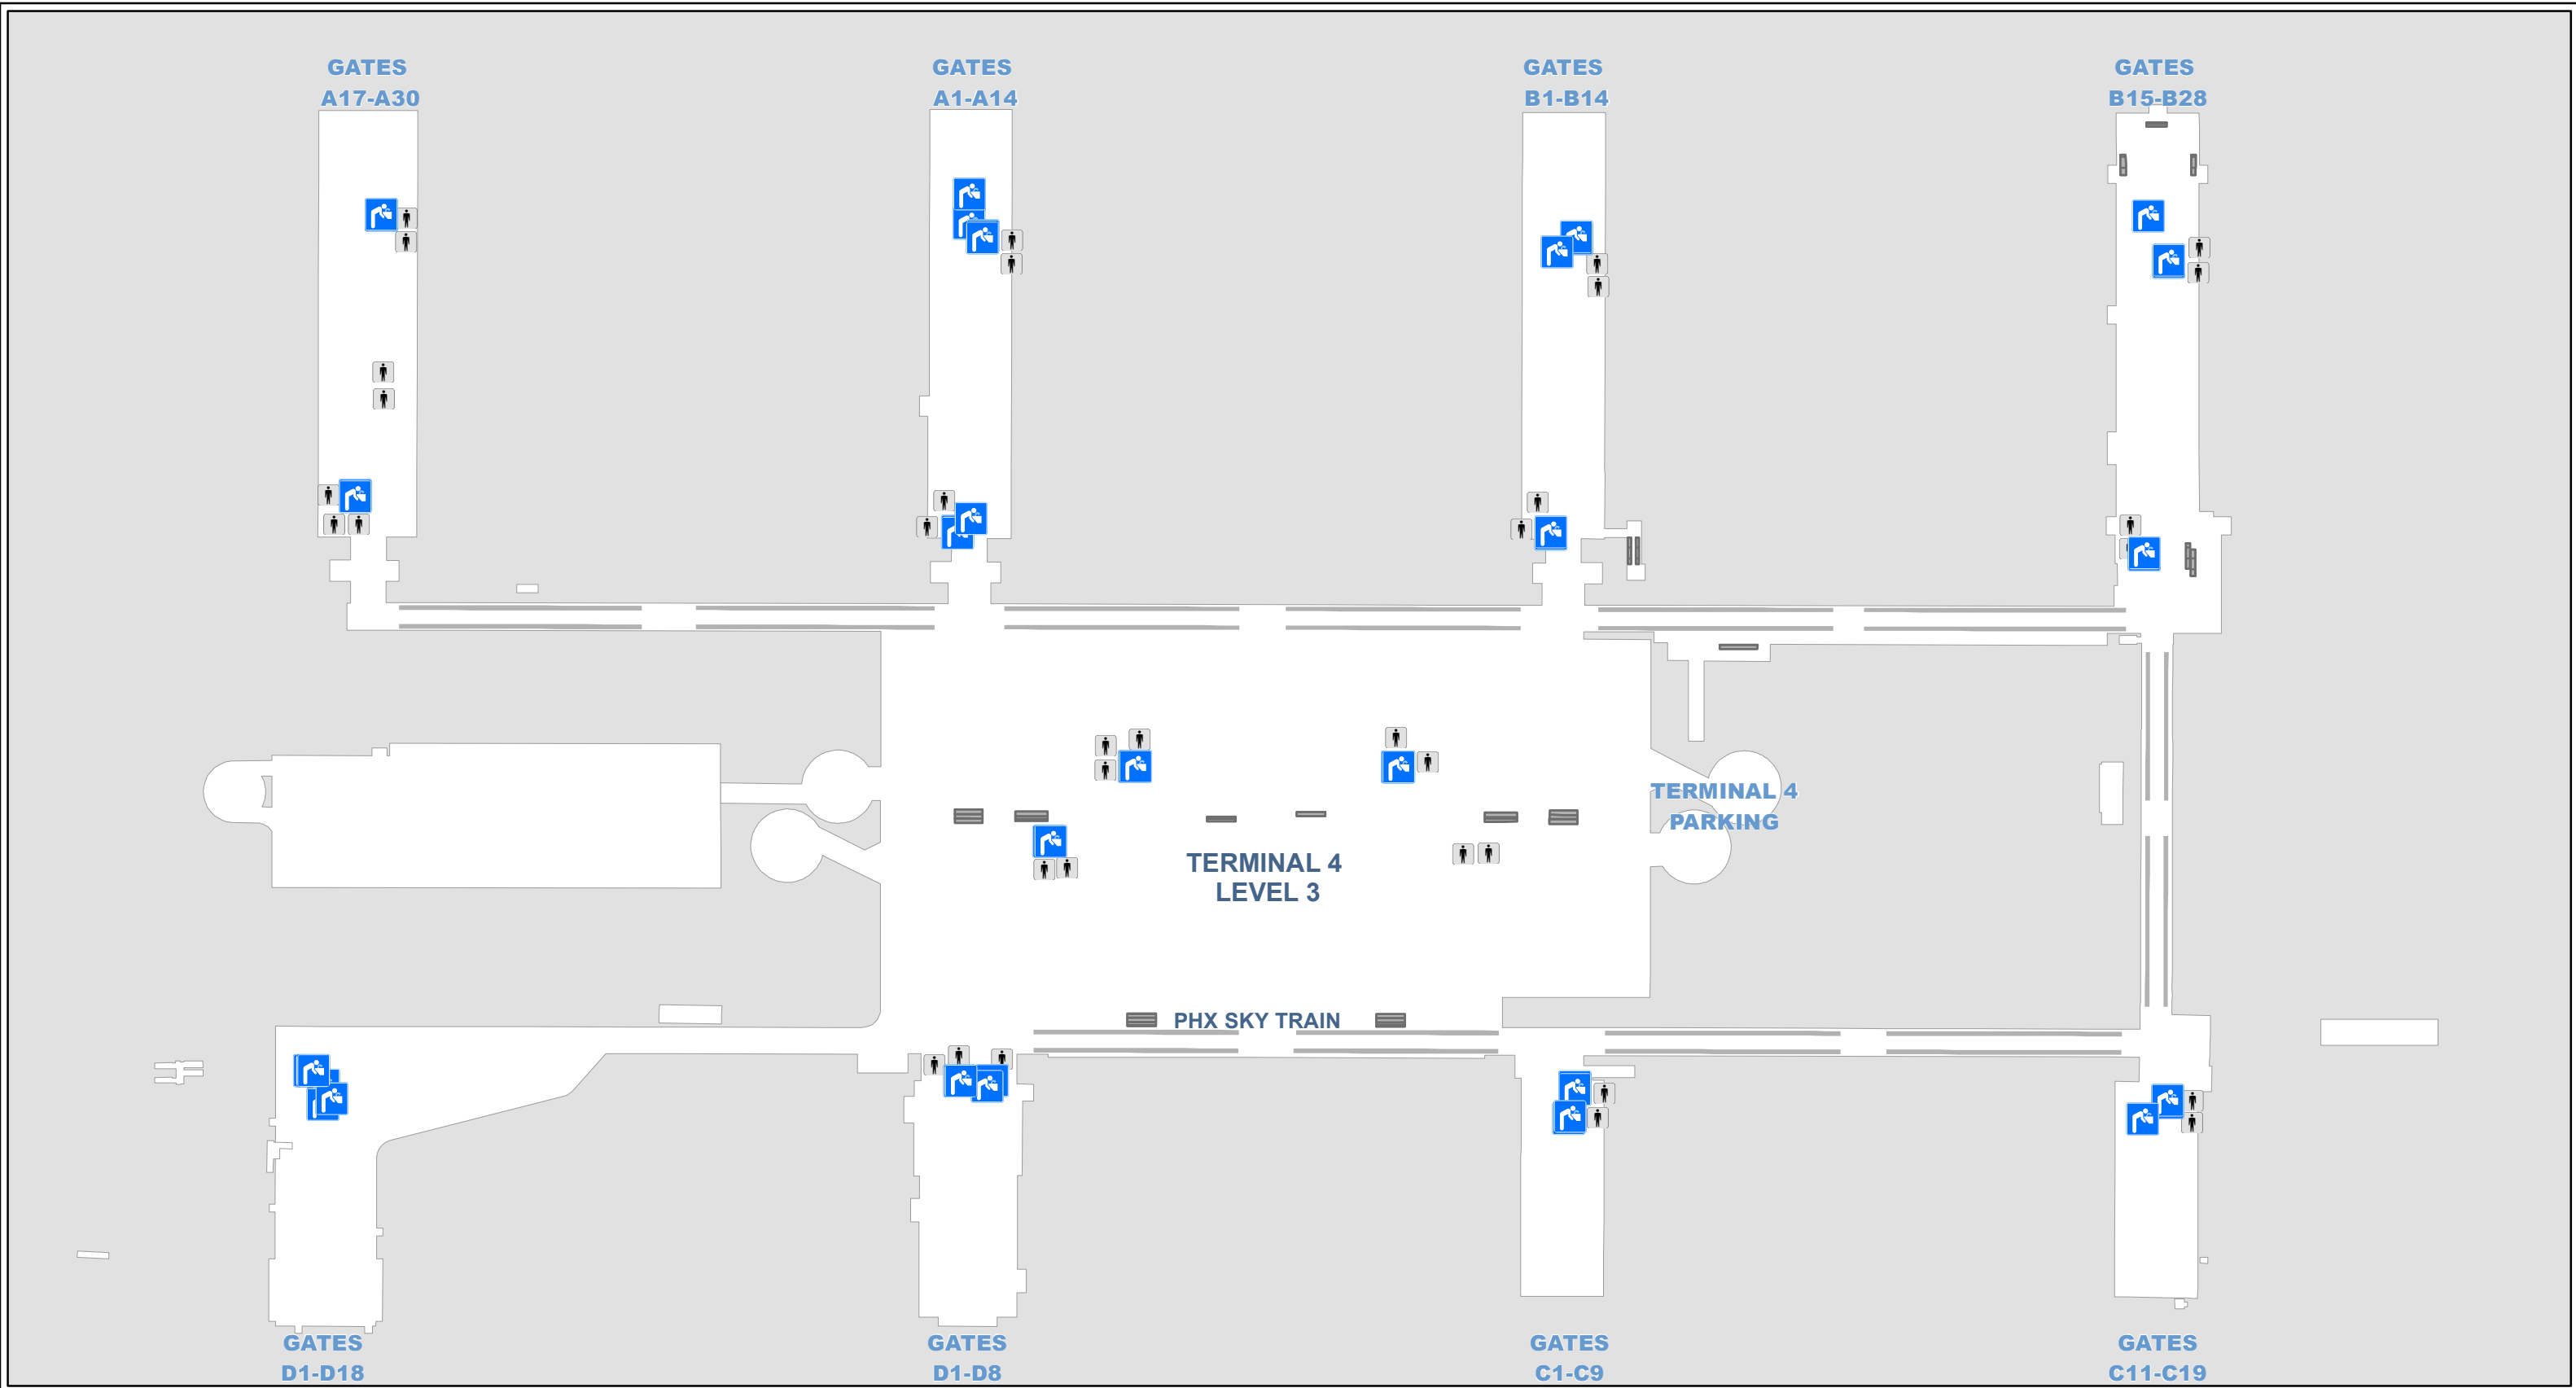

PHX SKY HARBOR
INTERNATIONAL AIRPORT
CITY OF PHOENIX
AVIATION DEPARTMENT
TECHNOLOGY DIVISION
Map Date: 2/12/2025

**Terminal 4 Main Terminal
Level 3- Passenger Level**