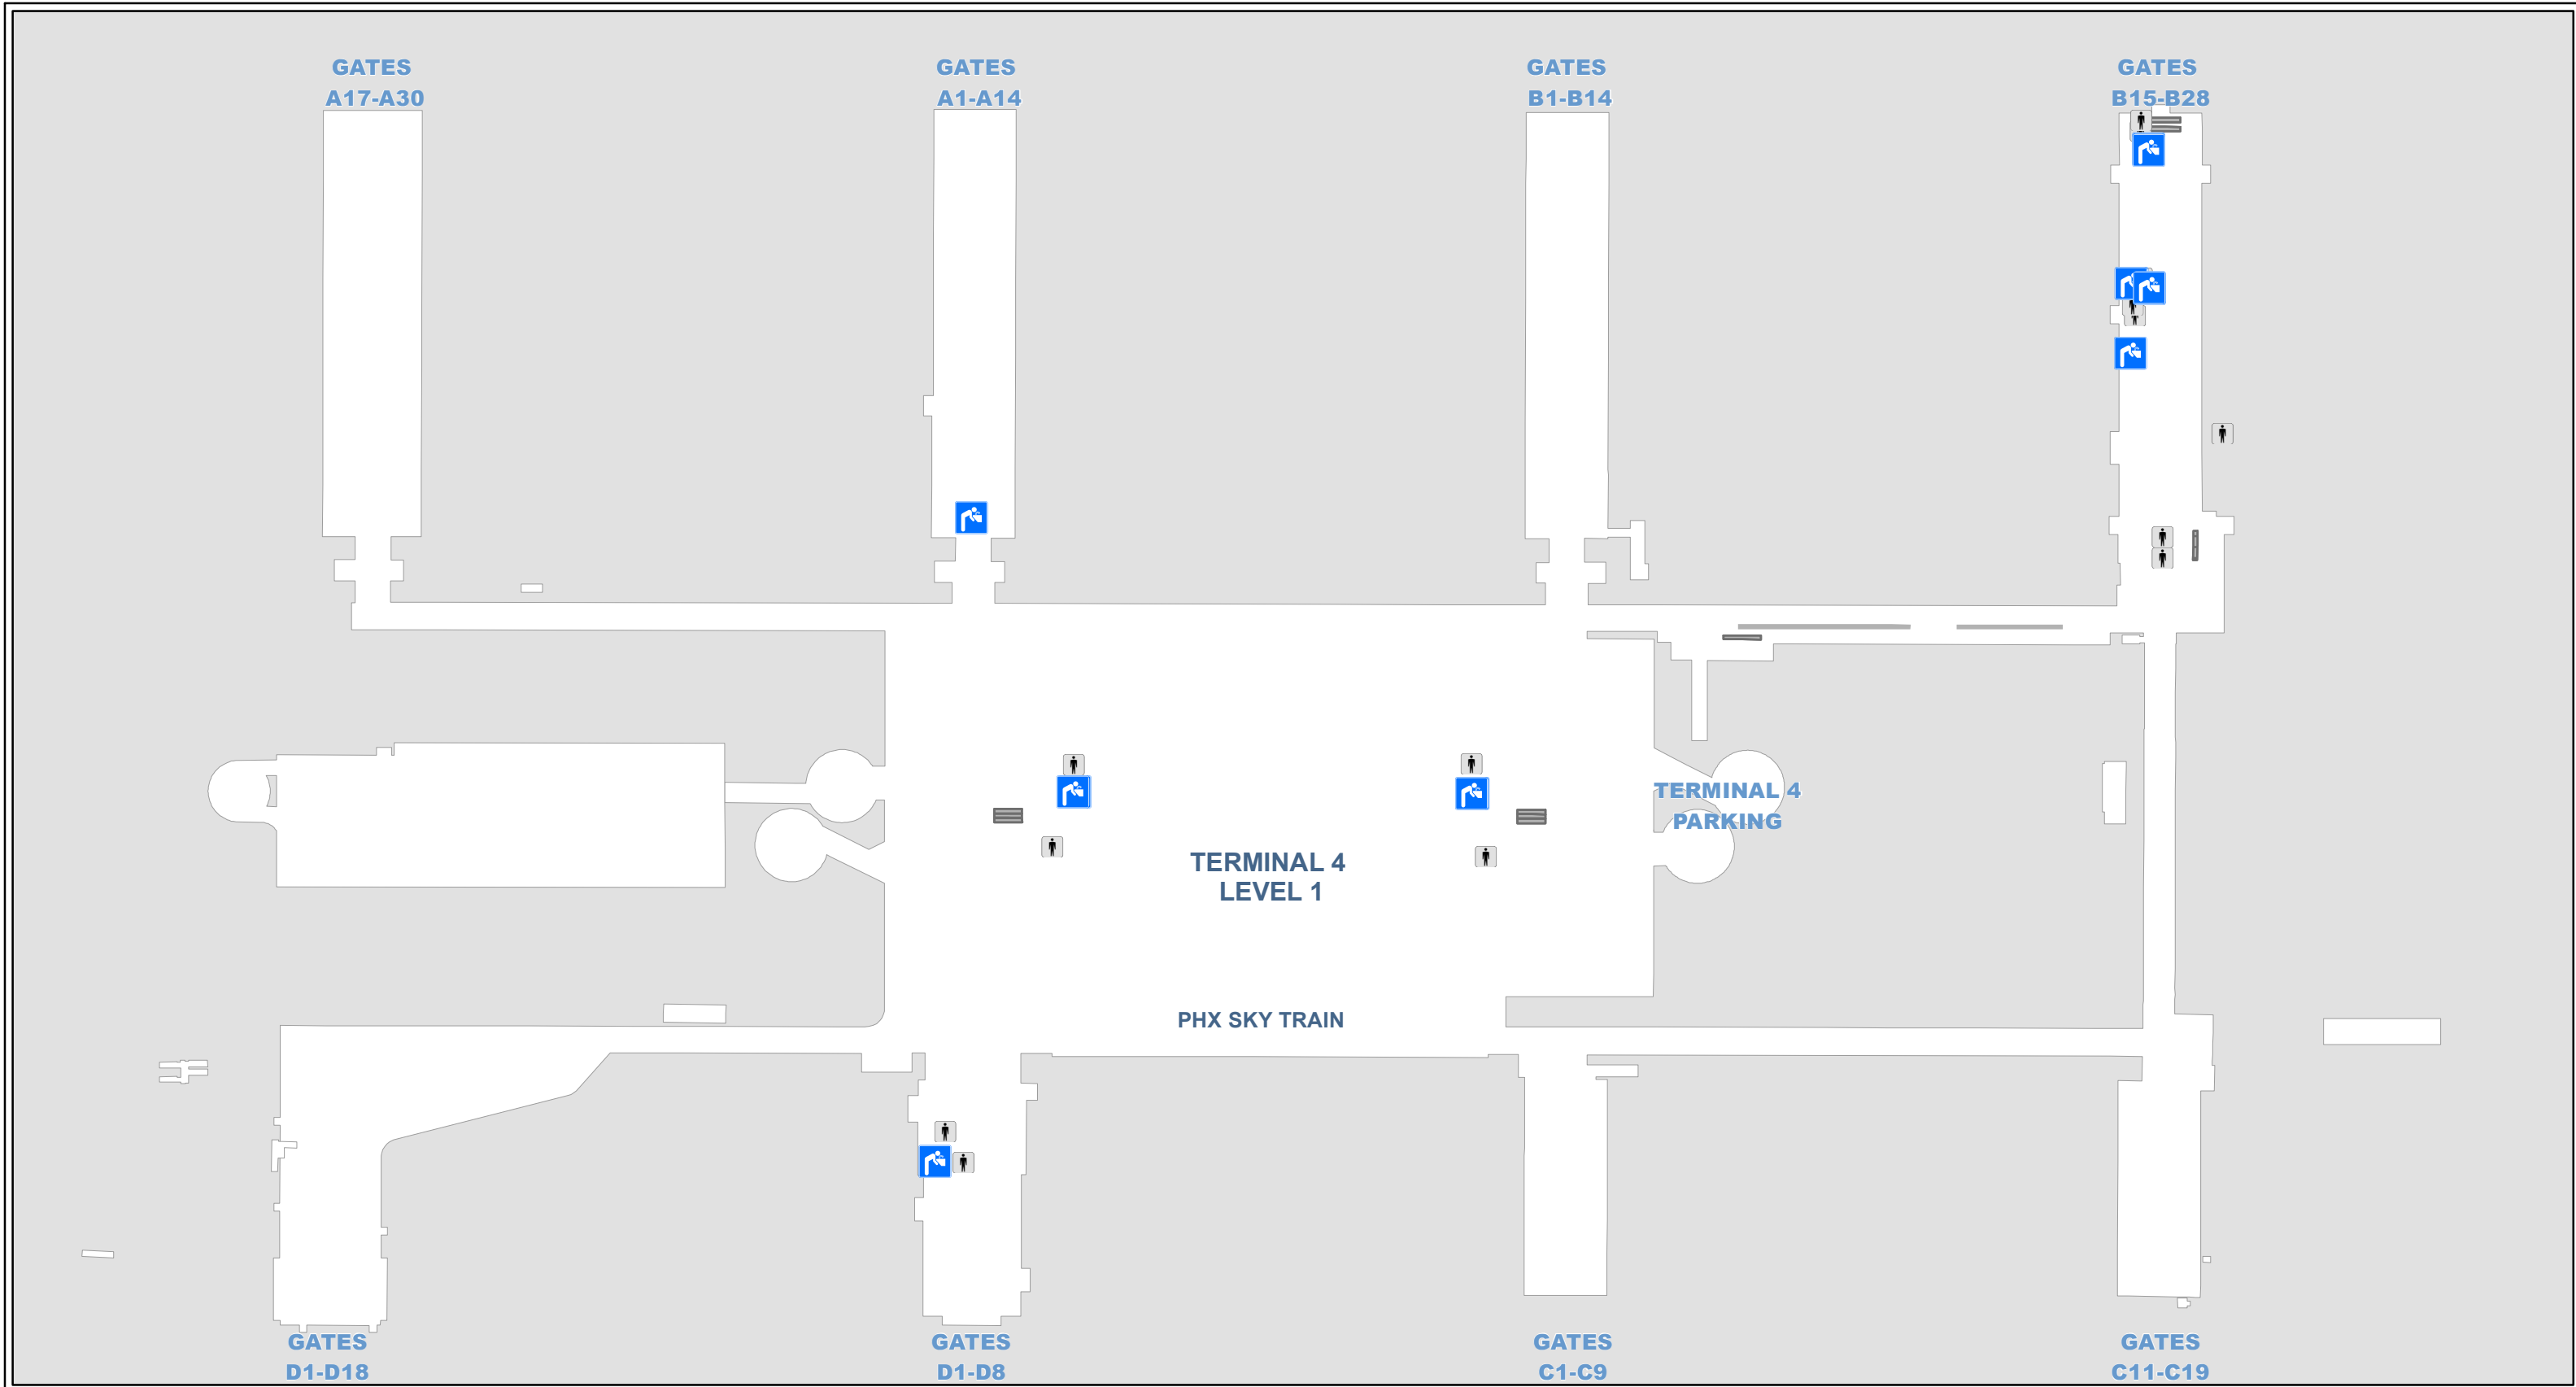

GATES  
A17-A30

GATES  
A1-A14

GATES  
B1-B14

GATES  
B15-B28

TERMINAL 4  
PARKING

TERMINAL 4  
LEVEL 0

PHX SKY TRAIN

GATES  
D1-D18

### Terminal 4 Main Terminal Level 0- Basement

PHX SKY HARBOR  
INTERNATIONAL AIRPORT  
CITY OF PHOENIX  
AVIATION DEPARTMENT  
TECHNOLOGY DIVISION  
Map Date: 2/12/2025

**Terminal 4 Main Terminal  
Level 1- Baggage Level**