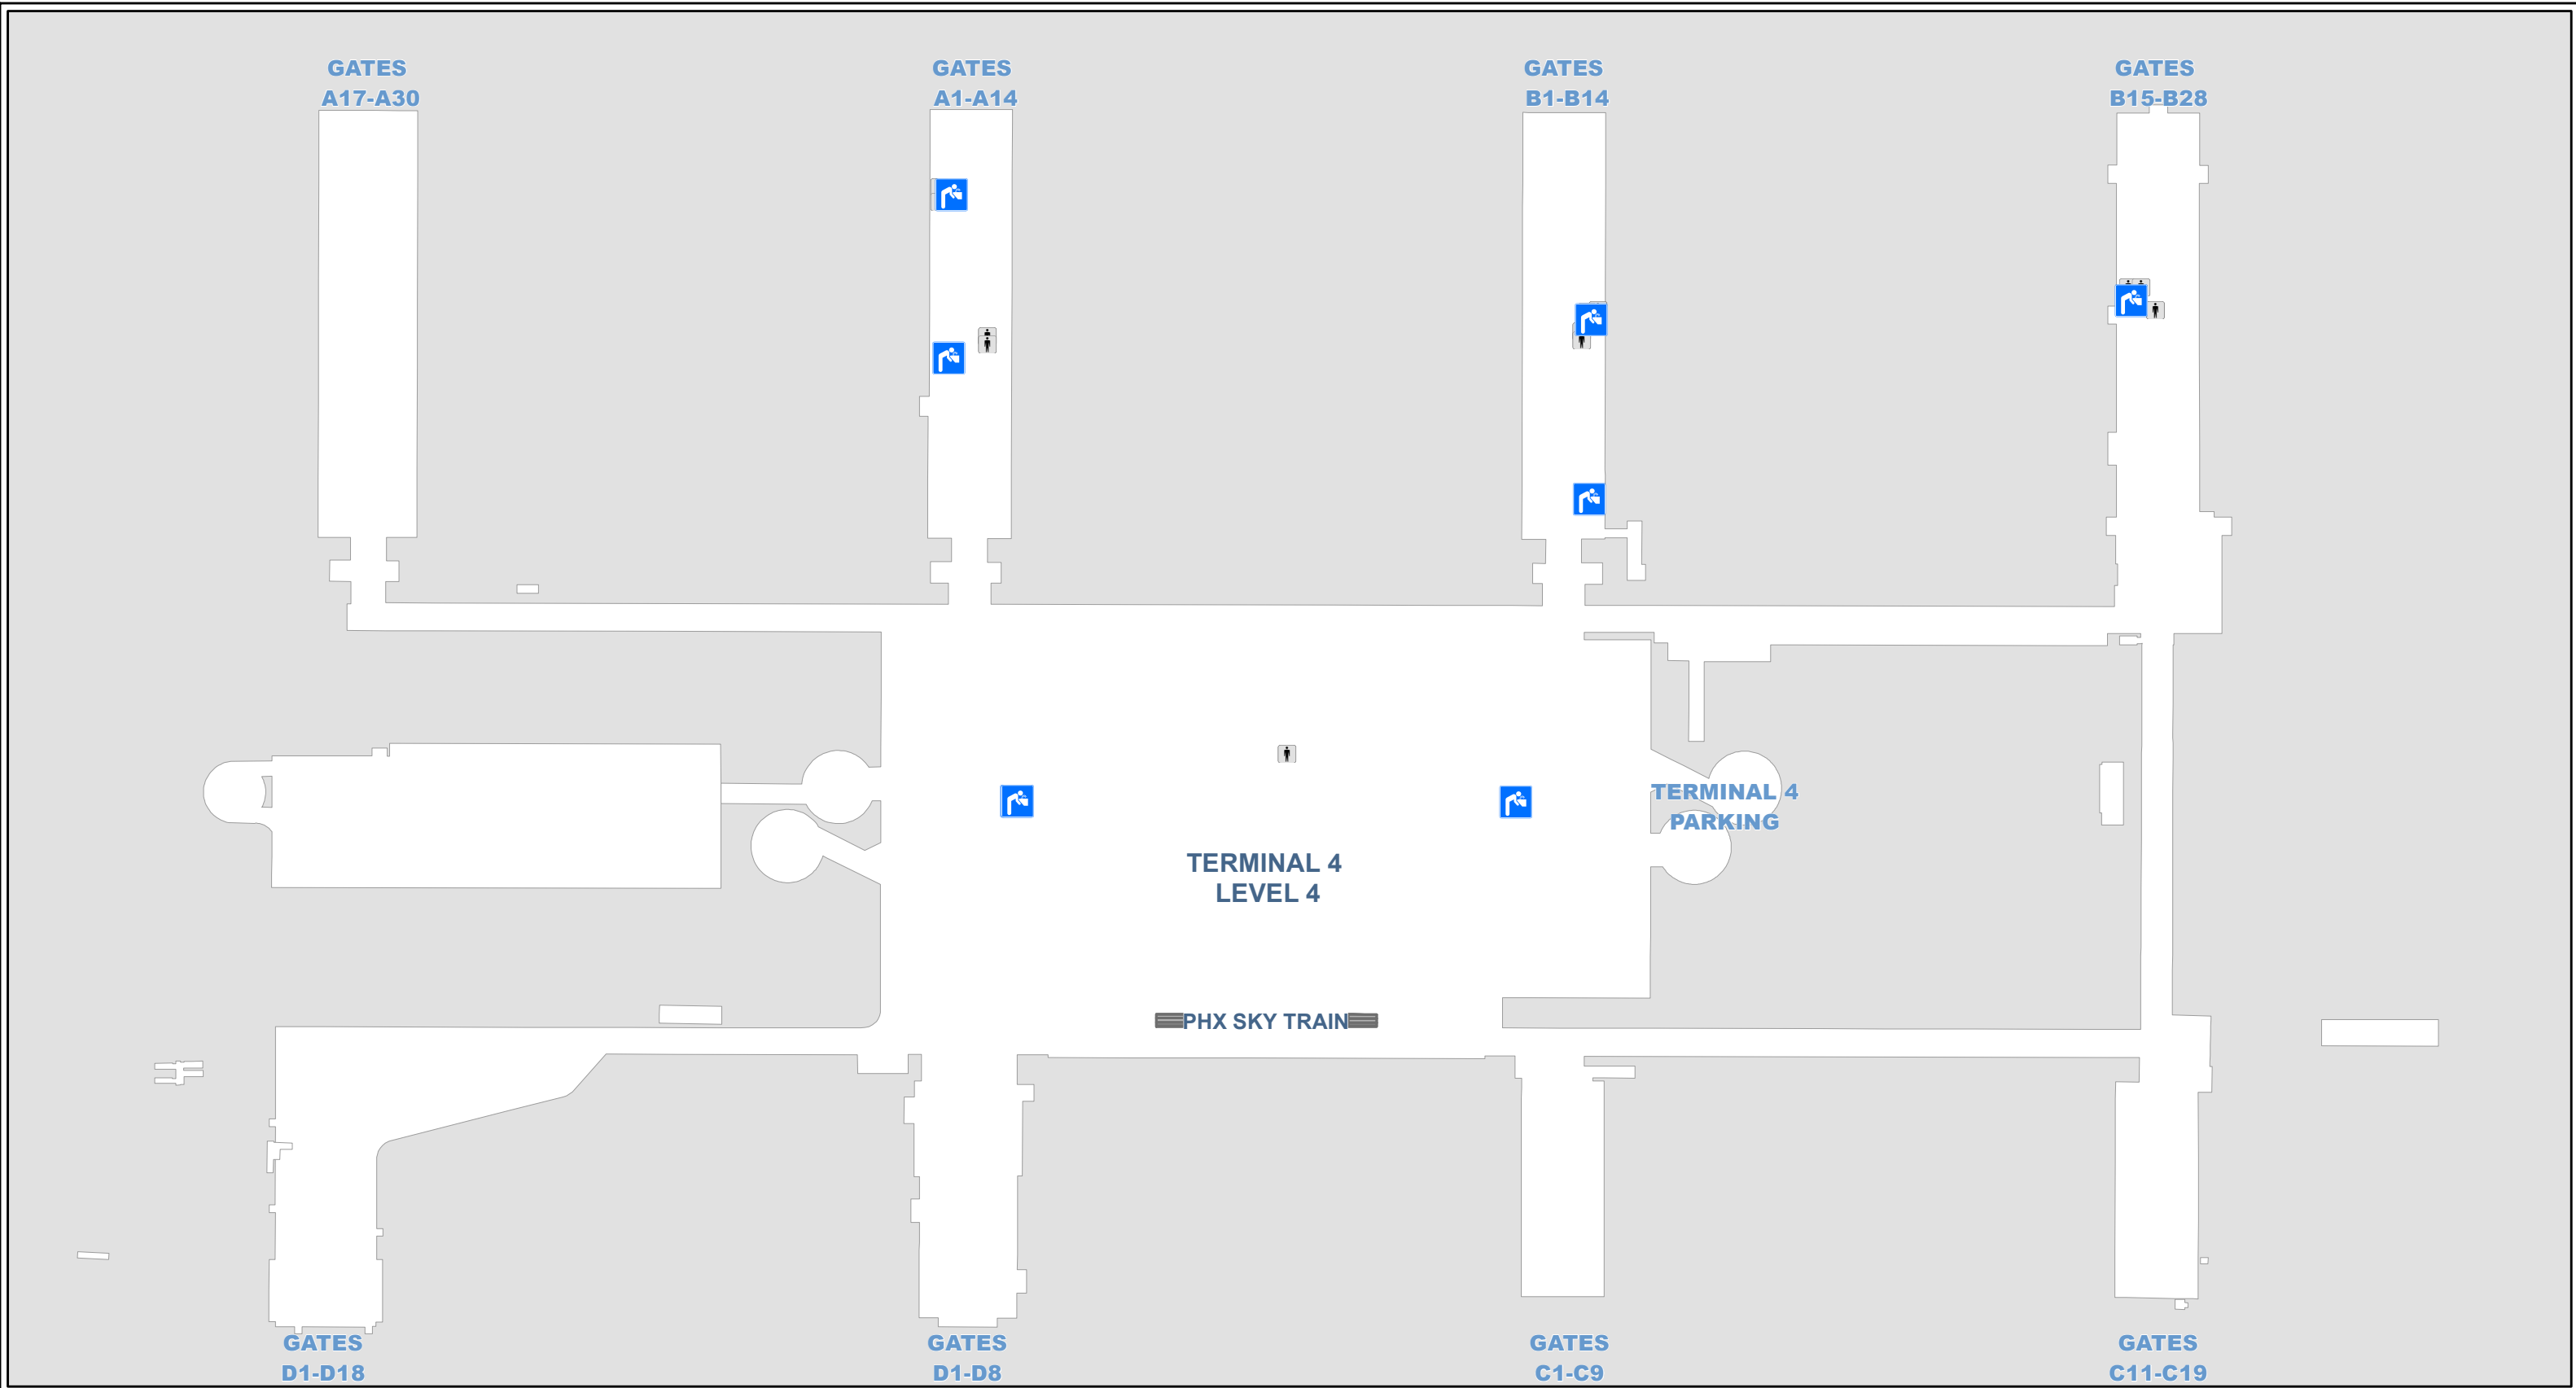

PHX SKY HARBOR
INTERNATIONAL AIRPORT
CITY OF PHOENIX
AVIATION DEPARTMENT
TECHNOLOGY DIVISION
Map Date: 12/3/2024

**Terminal 4 Main Terminal
Level 4- Mezzanine/Parking Level**